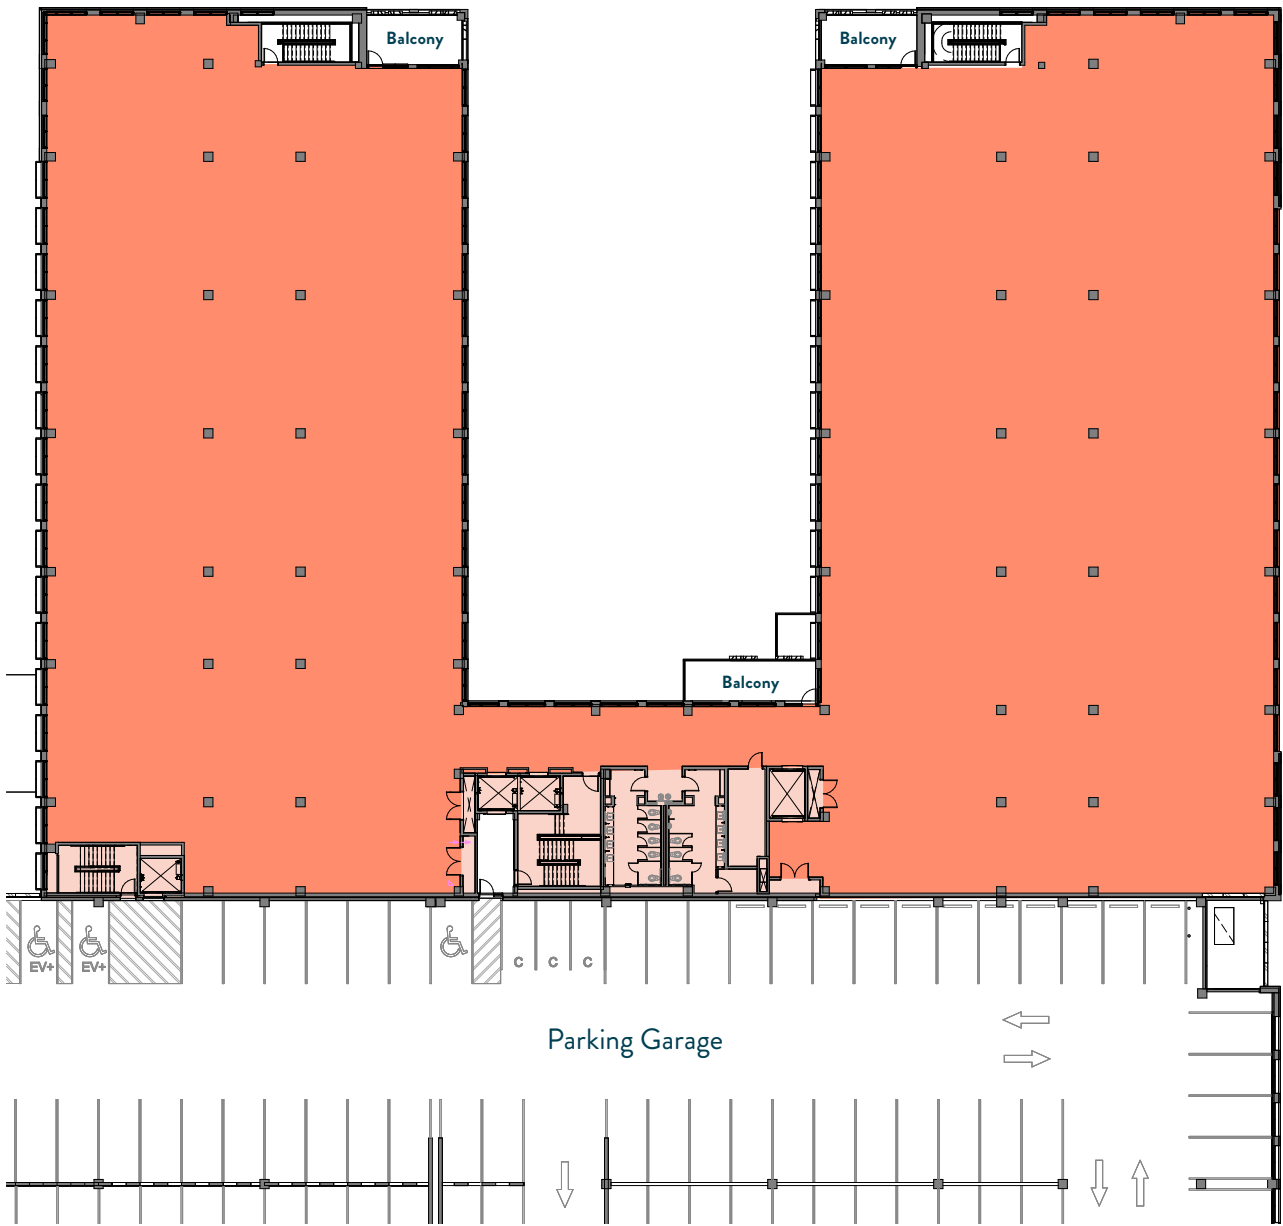

Mueller Boulevard

Delta Building - Level 4 Floorplan

Level 4 ——— 37,511 RSF

Contact

Ben Tolson
toolson@aquilacommercial.com
512.684.3819

David Putman
putman@aquilacommercial.com
512.684.3820

Bart Matheney
matheney@aquilacommercial.com
512.684.3808