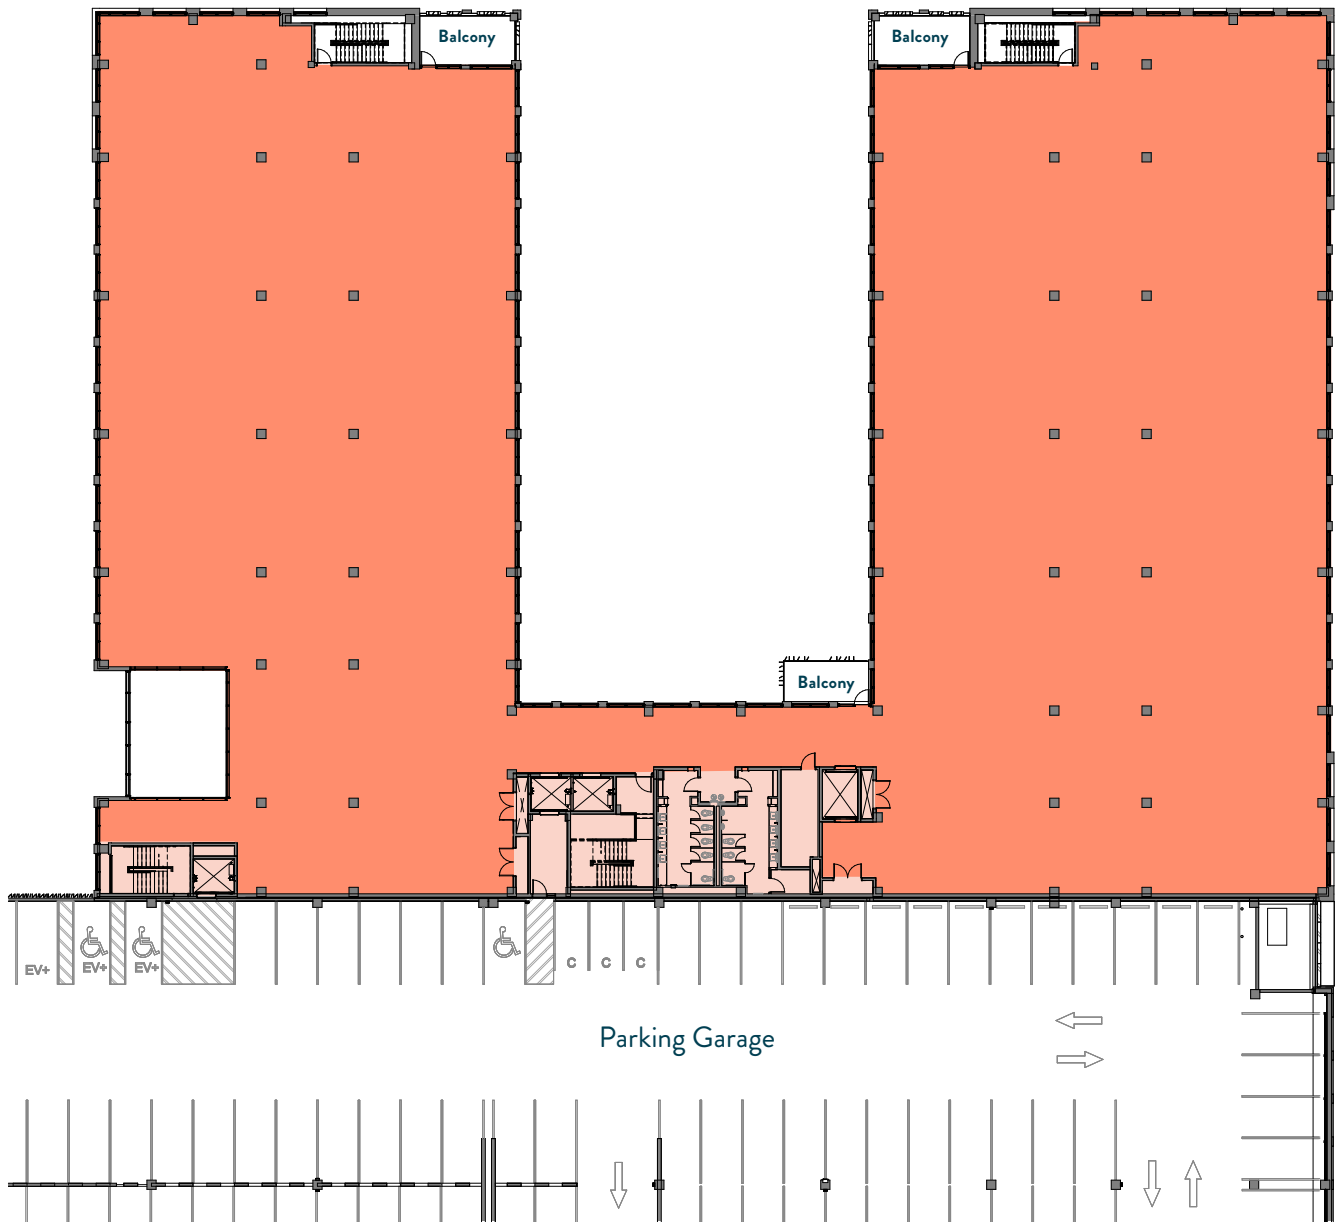

Mueller Boulevard

Delta Building - Level 2 Floorplan

Level 2 ——— **36,619 RSF**

Contact

Ben Tolson
tolson@aquilacommercial.com
512.684.3819

David Putman
putman@aquilacommercial.com
512.684.3820

Bart Matheney
matheney@aquilacommercial.com
512.684.3808