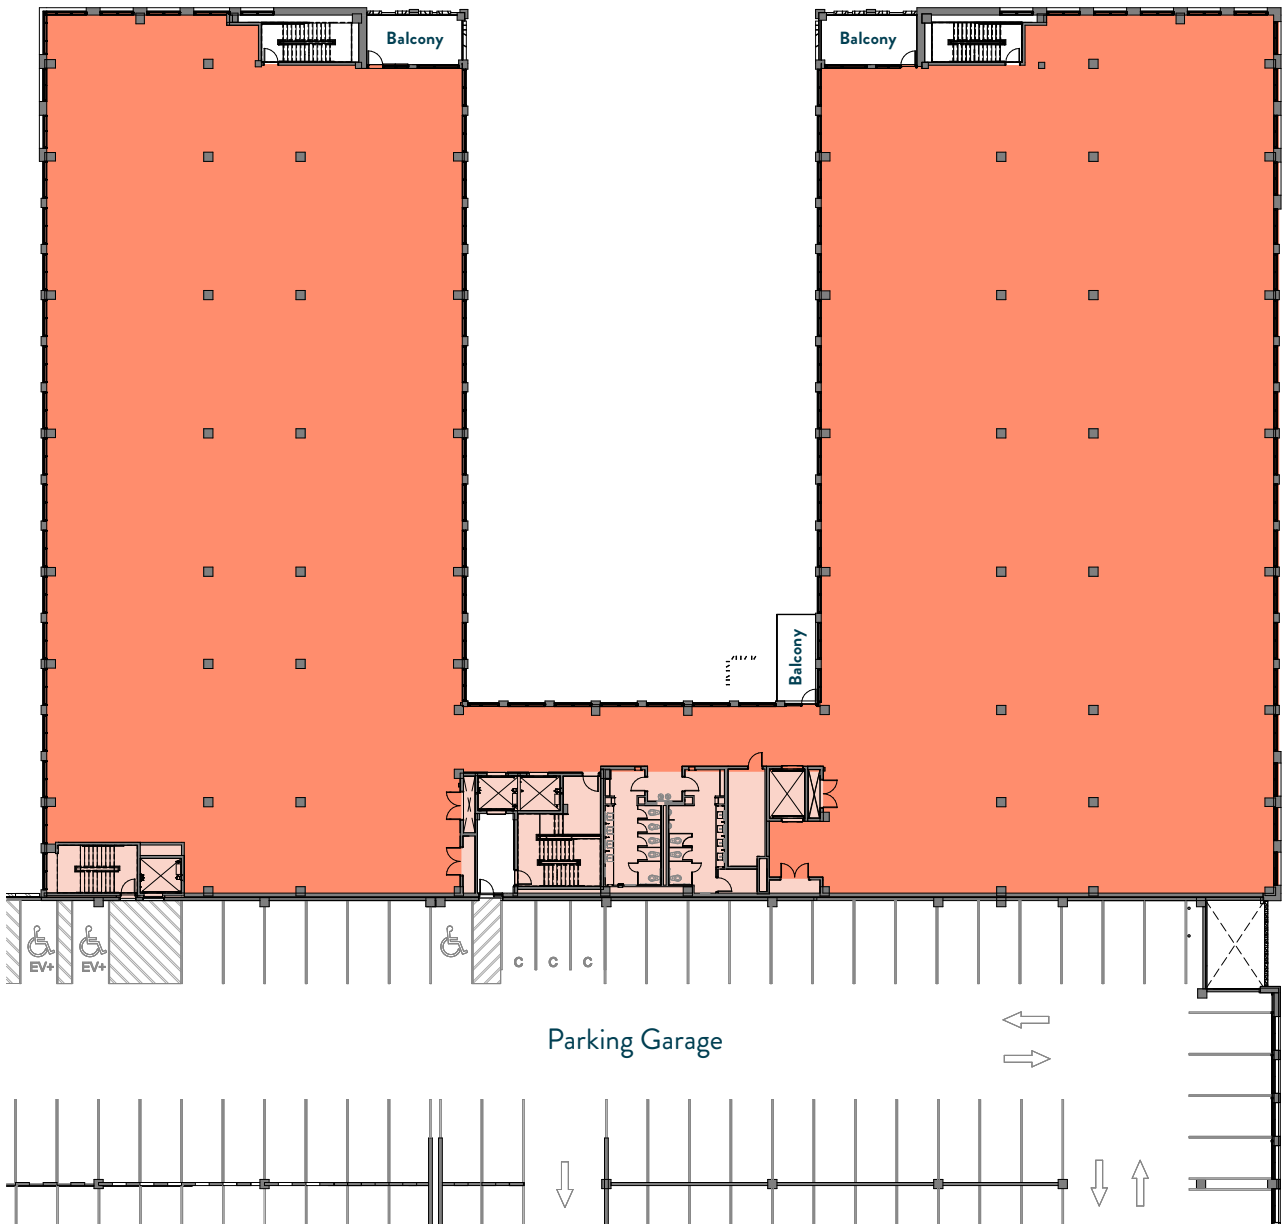

Mueller Boulevard

Delta Building - Level 3 Floorplan

Level 3 ——— **37,404 RSF**

Contact

Ben Tolson
toolson@aquilacommercial.com
512.684.3819

David Putman
putman@aquilacommercial.com
512.684.3820

Bart Matheney
matheney@aquilacommercial.com
512.684.3808