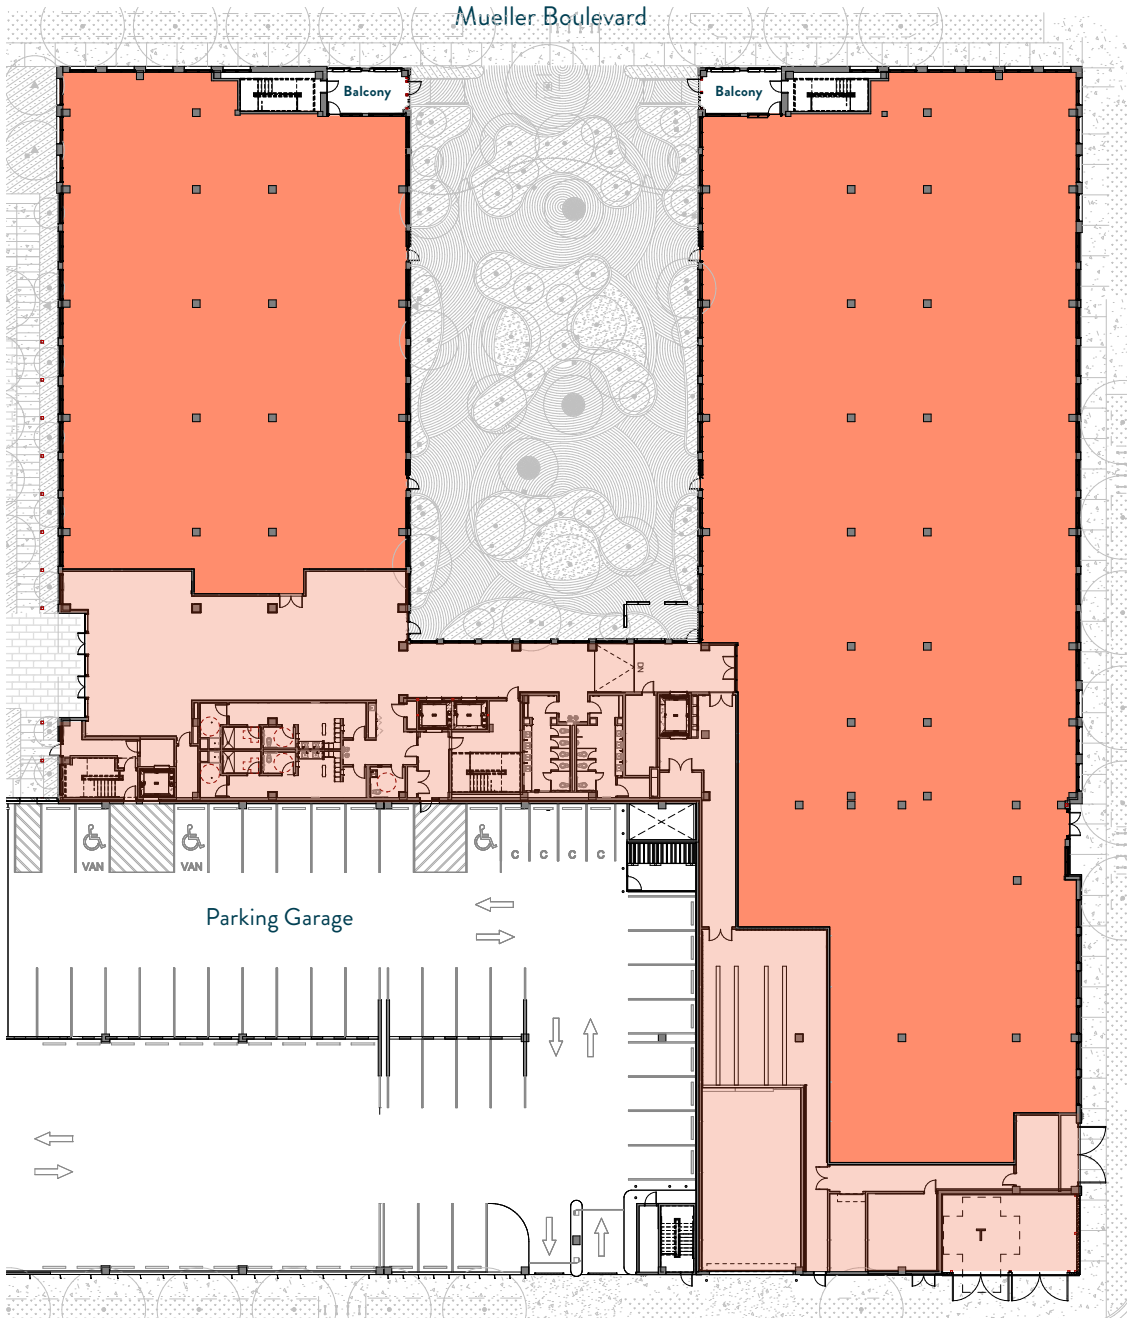

Mueller — Business — District

Delta Building - Level 1 Floorplan

Level 1 — 50,008 RSF

Contact

Ben Tolson
tolson@aquilacommercial.com
512.684.3819

David Putman
putman@aquilacommercial.com
512.684.3820

Bart Matheney
matheney@aquilacommercial.com
512.684.3808

Mueller Boulevard

Delta Building - Level 2 Floorplan

Level 2 ——— **36,619 RSF**

Contact

Ben Tolson
tolson@aquilacommercial.com
512.684.3819

David Putman
putman@aquilacommercial.com
512.684.3820

Bart Matheney
matheney@aquilacommercial.com
512.684.3808