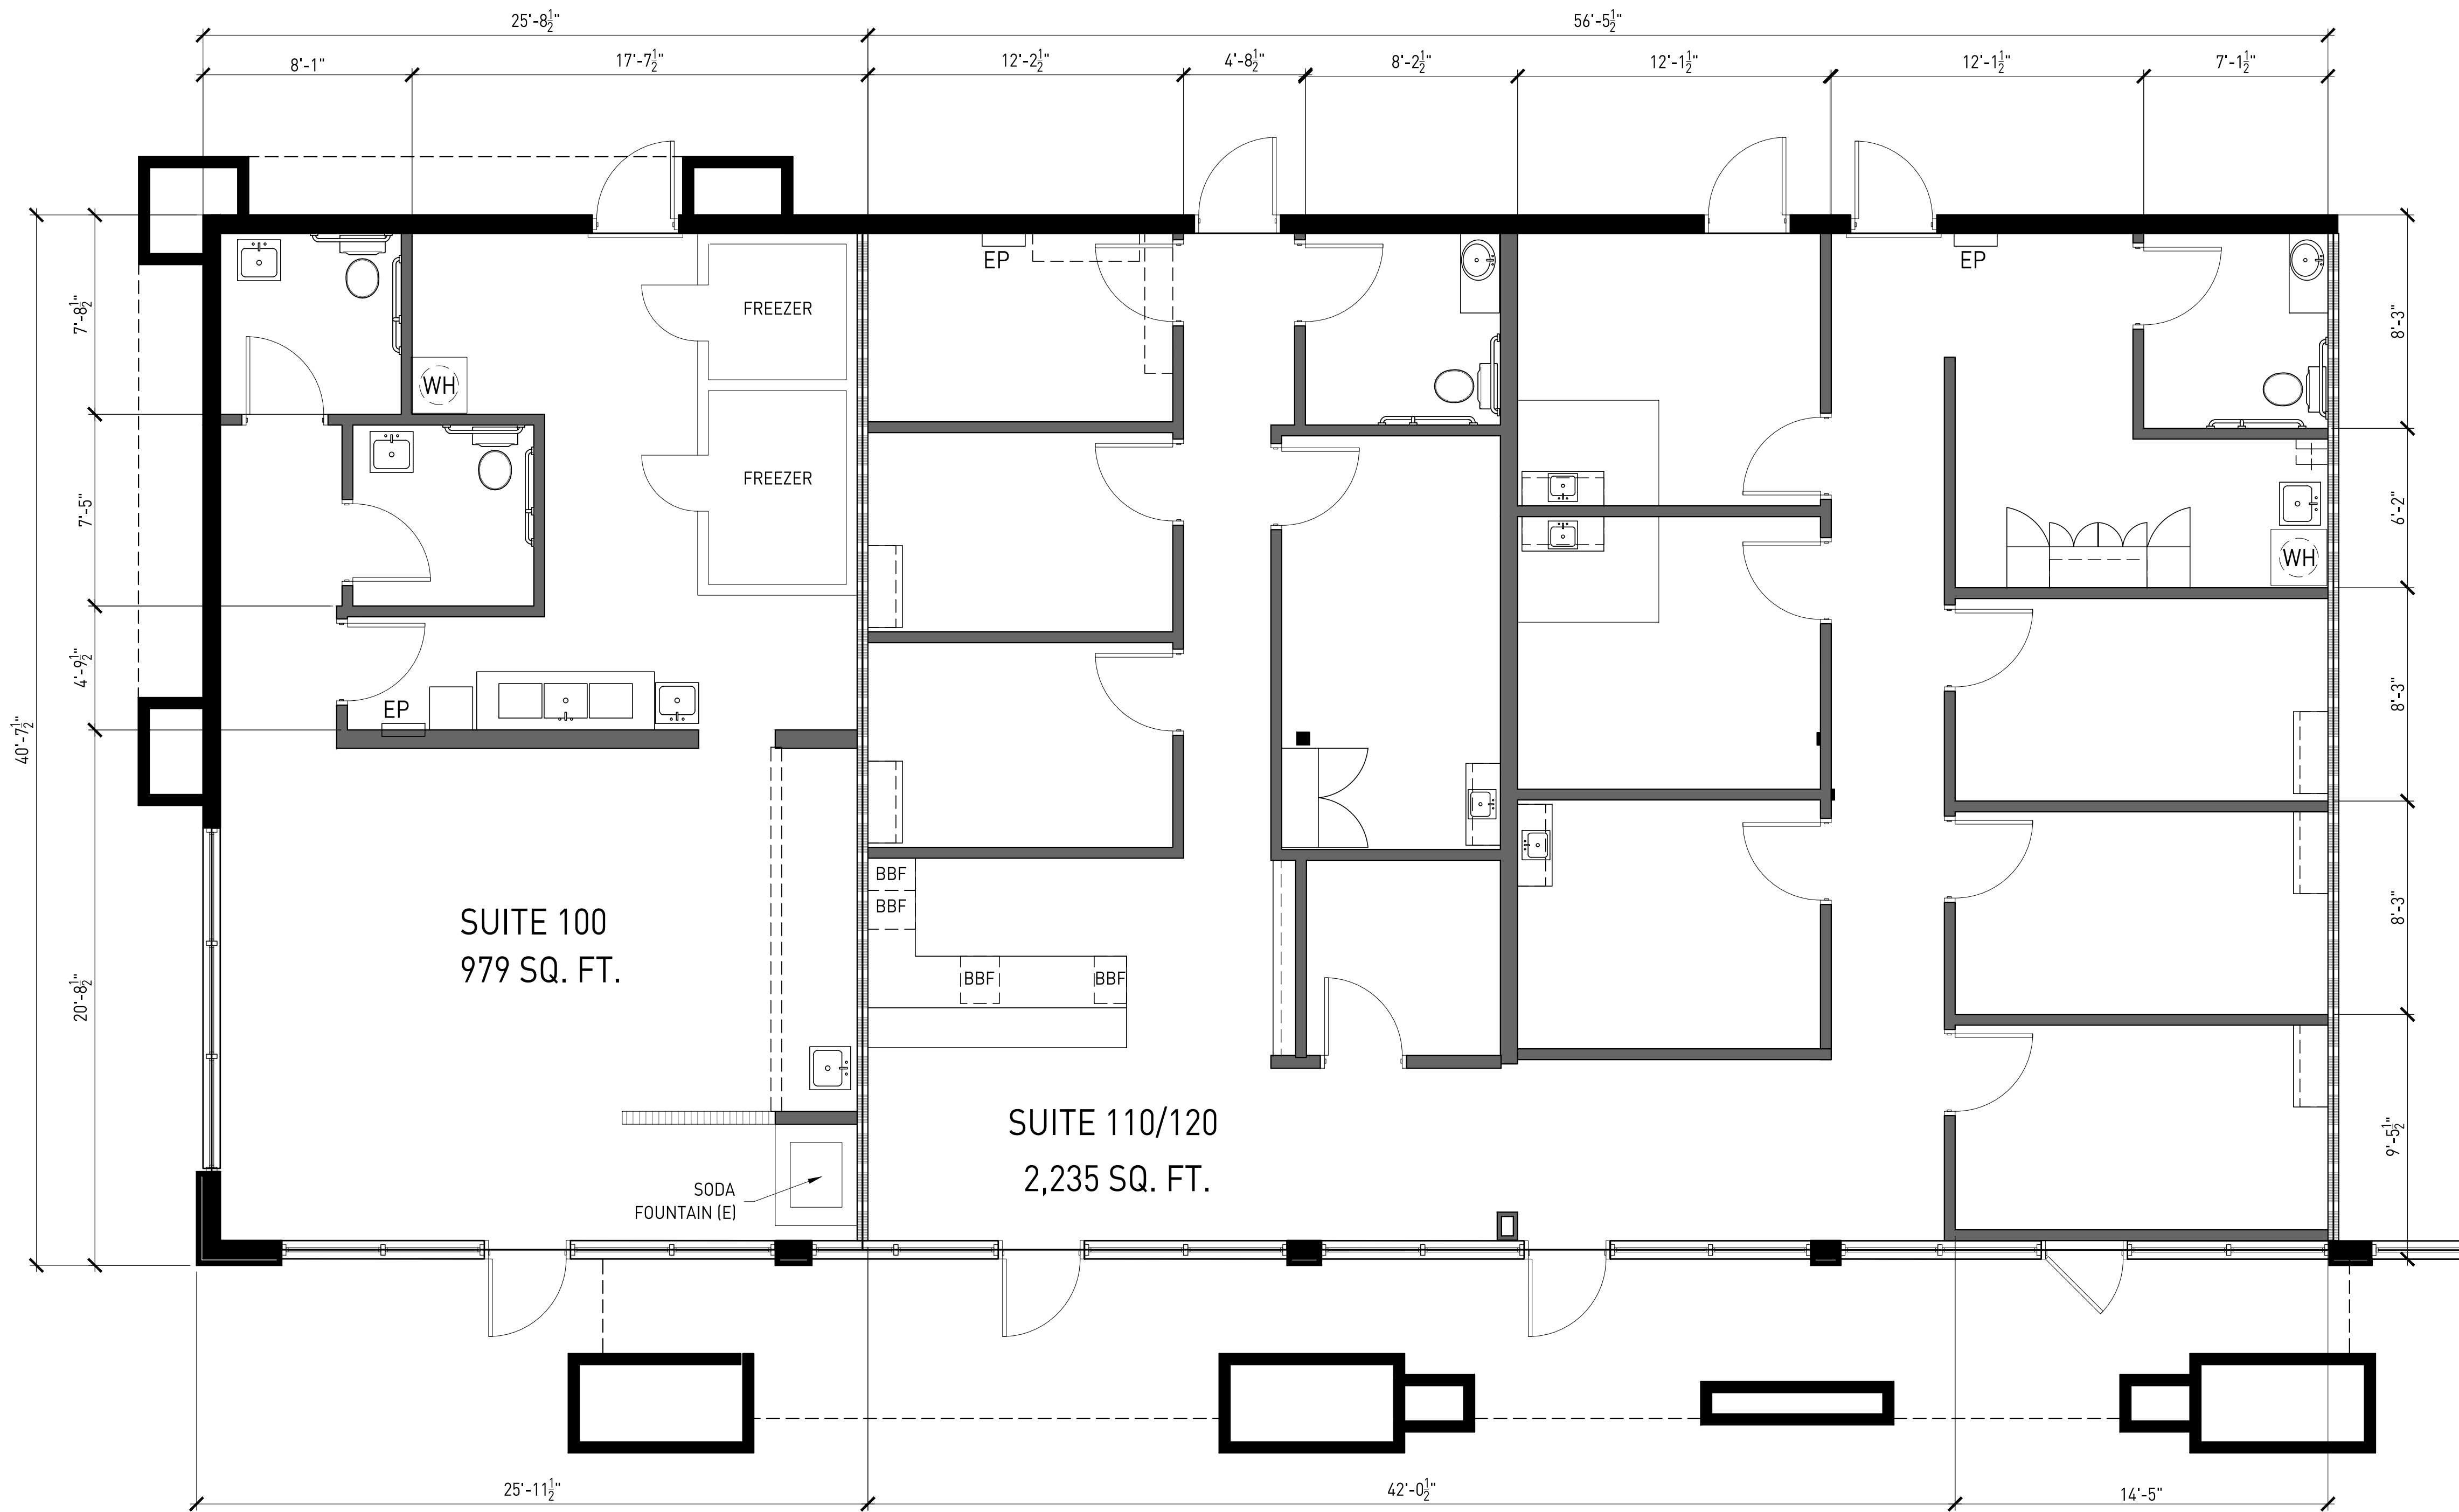

ENCOMPASS STUDIO
architecture + interiors

AS-BUILT
LEVEL ONE

for
VALLE VERDE 215 CENTER
34 & 40 NORTH VALLE VERDE, SUITE 100 AND 110/120
HENDERSON, NEVADA 89074

SEAL

NO.	REVISIONS

DATE: 04.28.21   DRAWN BY: E.E.
PROJECT NO: 8797   CHECKED BY: D.H.

SHEET NUMBER

AI-1.0

AS BUILT - 3,214 S.F. / SUITE 100 - 979 S.F. - SUITE 110/120 - 2,235 S.F.

SCALE: 1/4" = 1'-0"