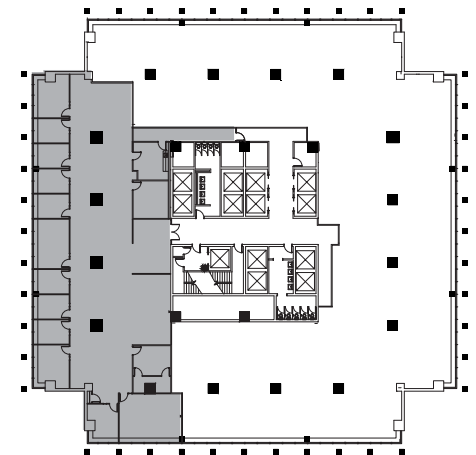

# 2<sup>ND</sup> FLOOR - 9,190 SQ. FT.

VIEW SPACE ON VTS

Pearl River | NY

[WWW.BLUEHILLPLAZA.COM](http://WWW.BLUEHILLPLAZA.COM)

 SCALE: N.T.S.

**JAMES B. TULLY**  
Executive Vice President  
+1 201 712 5804  
[james.tully@cbre.com](mailto:james.tully@cbre.com)