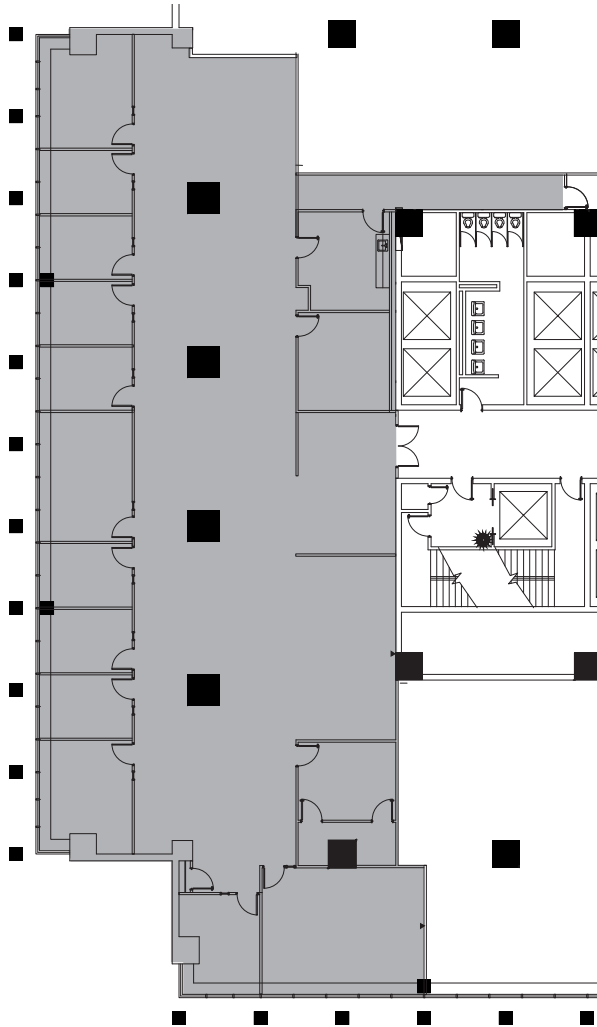

# 2<sup>ND</sup> FLOOR - 9,190 SQ. FT.

VIEW SPACE ON VTS

Pearl River | NY

[WWW.BLUEHILLPLAZA.COM](http://WWW.BLUEHILLPLAZA.COM)

 SCALE: N.T.S.

**JAMES B. TULLY**  
Executive Vice President  
+1 201 712 5804  
[james.tully@cbre.com](mailto:james.tully@cbre.com)