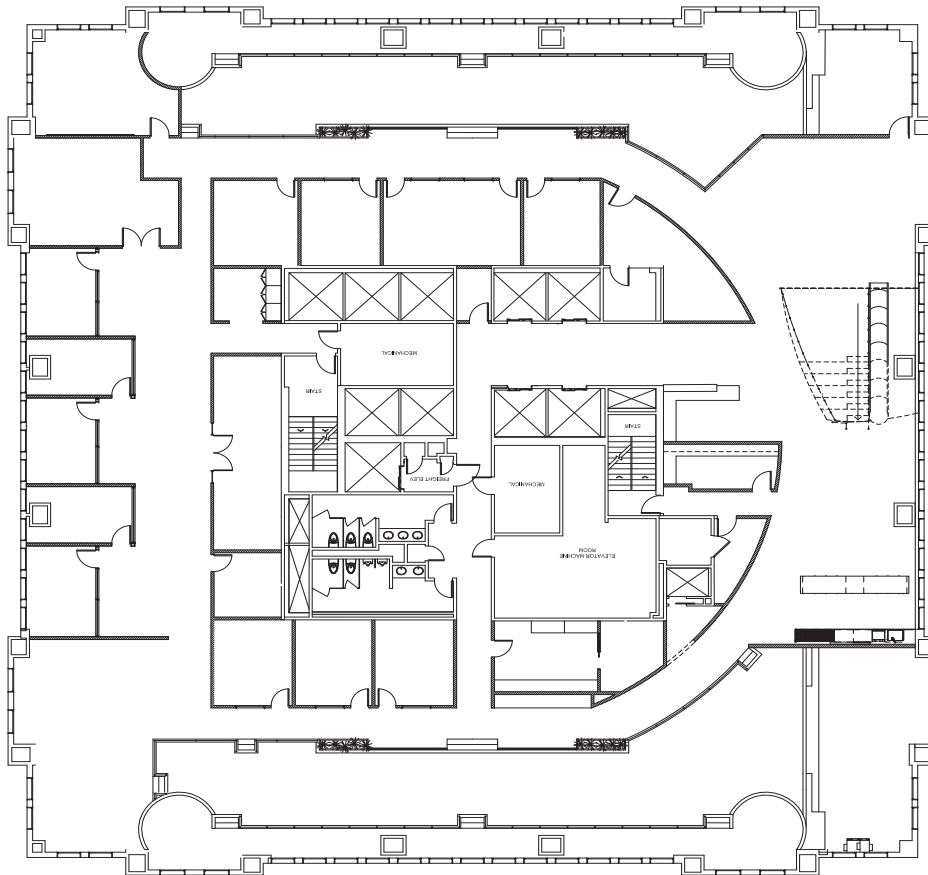

400 W MARKET

14th Floor

For more information, contact:

Doug Owen, SIOR
Senior Vice President, Brokerage
doug.owen@jll.com
+1 502 394 2516

Yandell Wood, SIOR
Senior Vice President, Brokerage
yandell.wood@jll.com
+1 502 394 2518