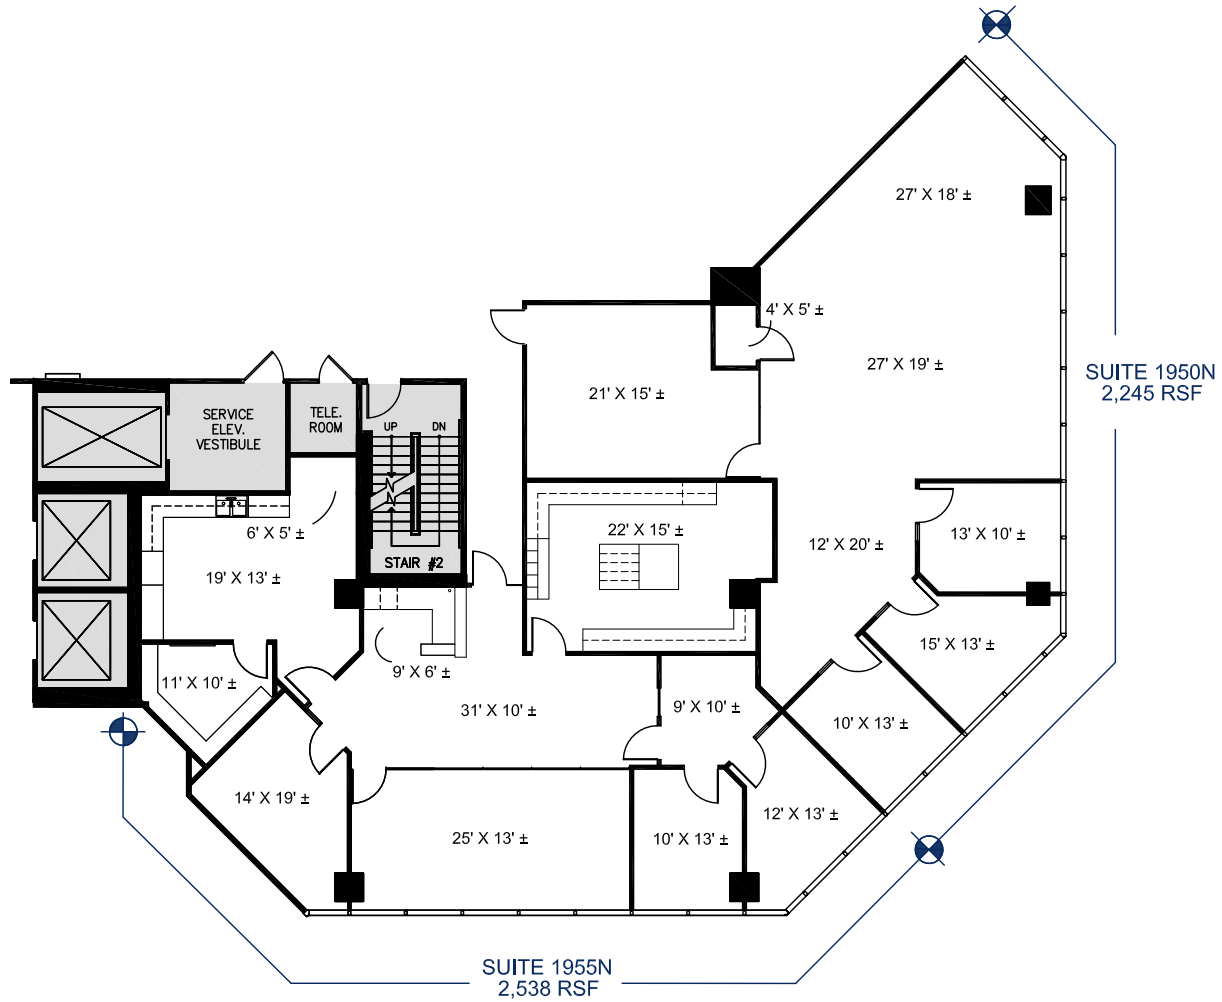

URBAN TOWERS

222 W LAS COLINAS BLVD.
IRVING, TX 75038

URBAN TOWERS

4,783 TOTAL RSF

NEWMARK