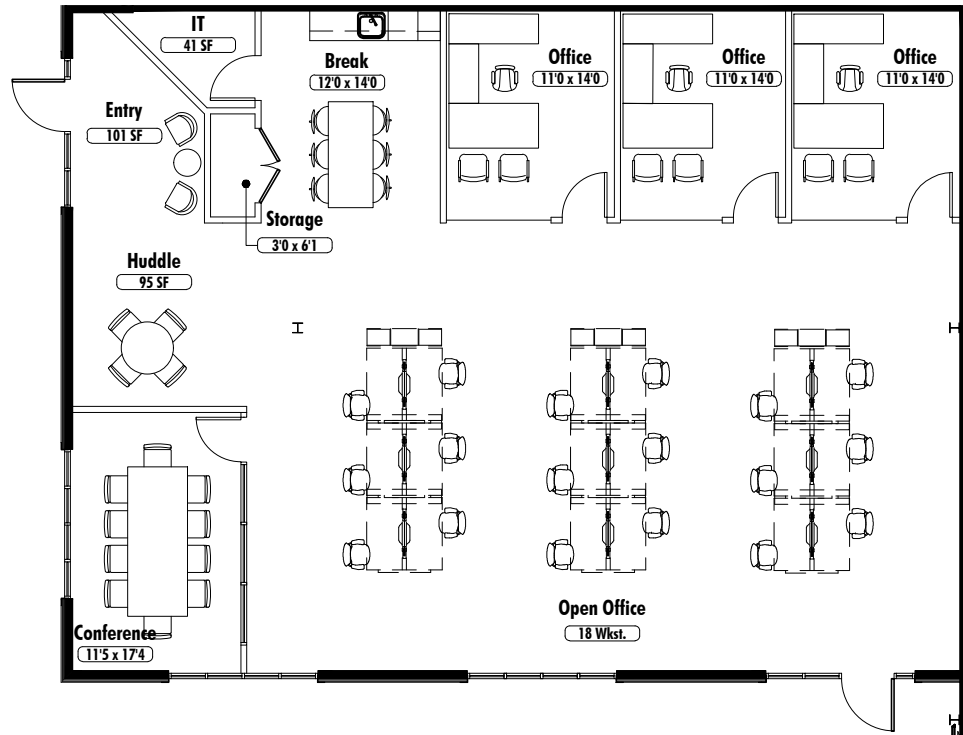

ARMOUR YARDS

165 OTTLEY DRIVE • ATLANTA, GA

Suite 207 • 3,077 RSF

2ND FLOOR
NOT TO SCALE

05.16.22