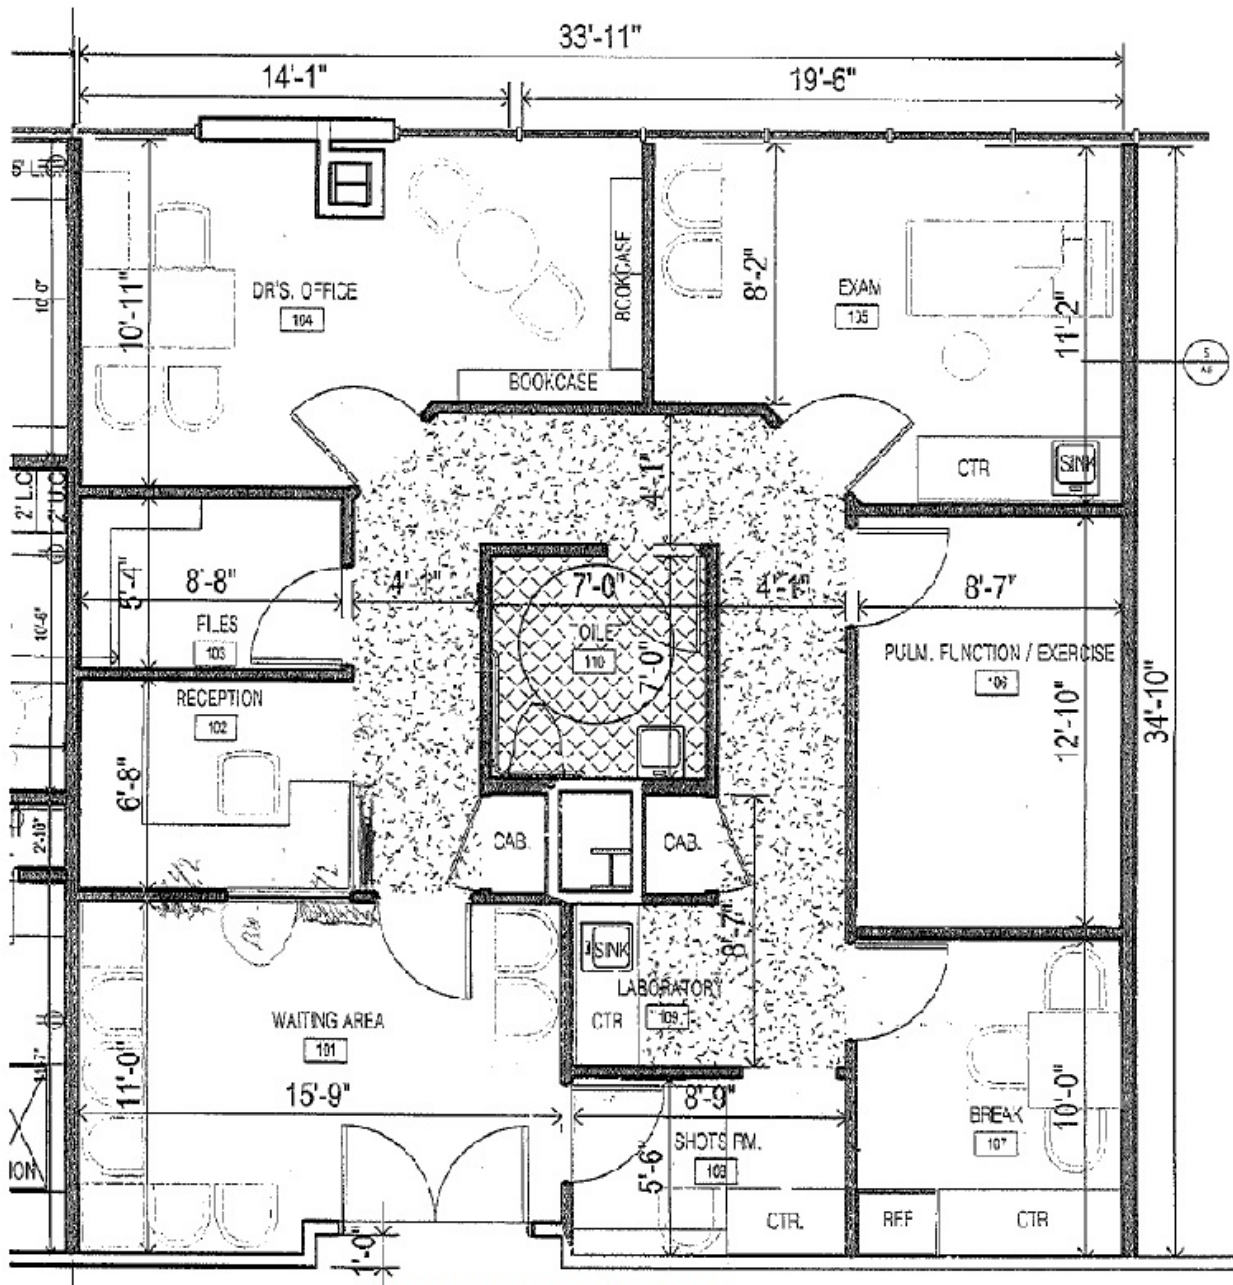

# Suite 130 Floor Plan

5115 Clareton Dr  
 Agoura Hills, CA 91301

Approximately 1,404 RSF