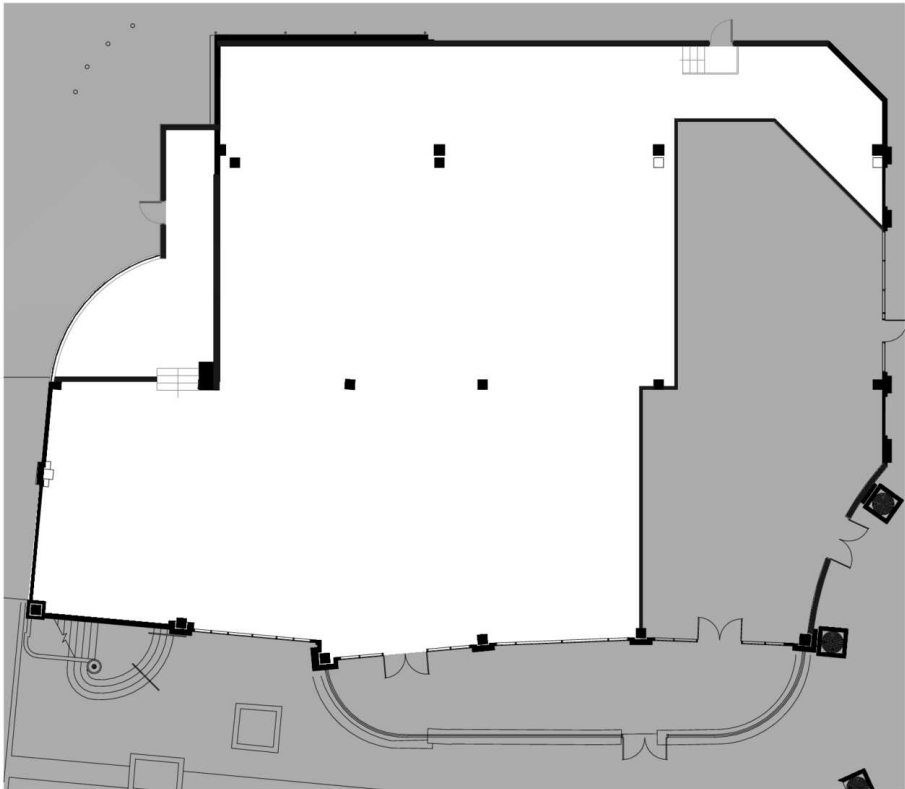

KEY PLAN

<b>Alex Port</b> 404.924.2816 aport@lpc.com	<b>Maia Perri</b> 678.836.5773 mperri@lpc.com	<b>Hunter Henritze</b> 404.924.2819 hhenritze@lpc.com
---	---	---