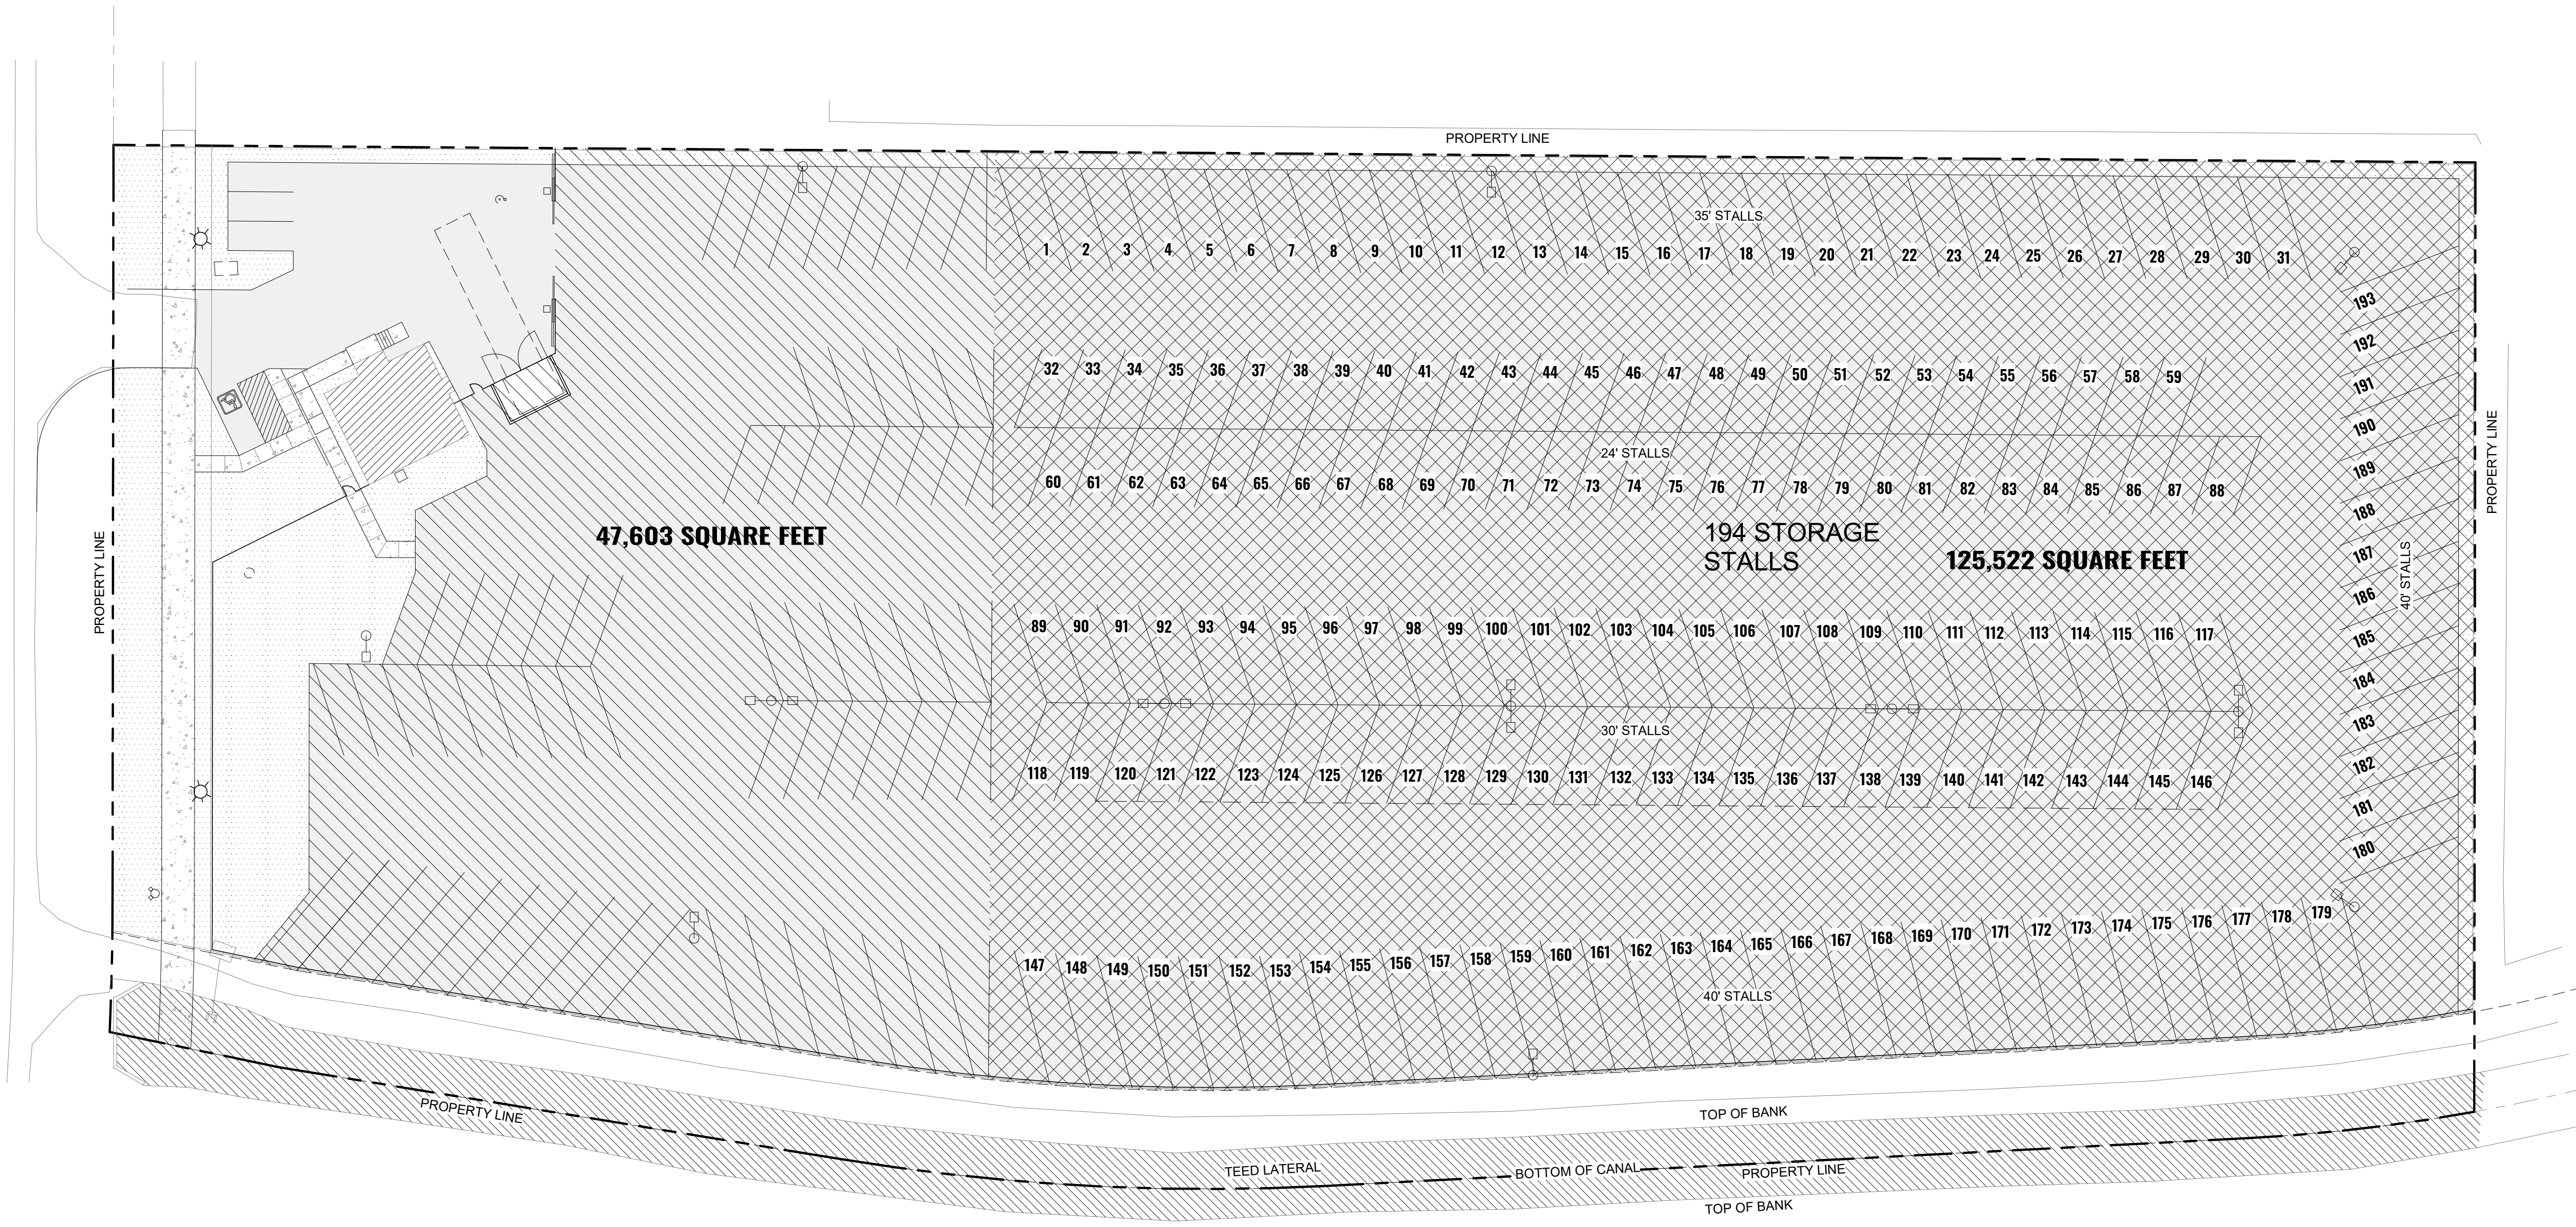

C/L NORTH MERIDIAN ROAD

KAVEMAN TRAILERS