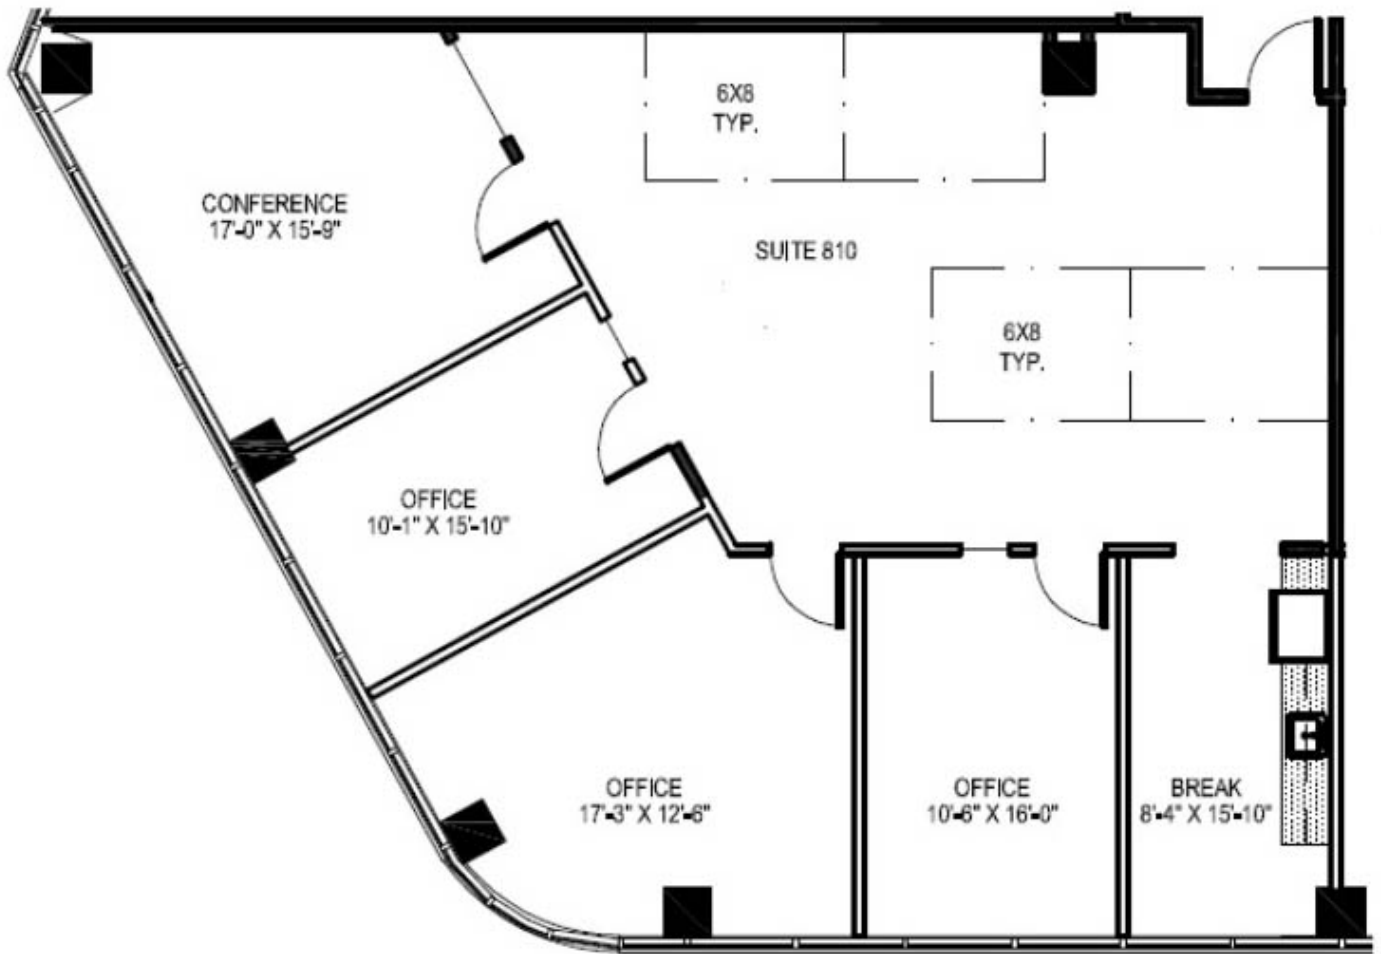

jacob.attaway@streamrealty.com

Jack McKeever
407.602.4459

jack.mckeever@streamrealty.com

5900 Lake Ellenor Dr

Orlando, Florida 32809

STE 810 | 2,055 SF

STREAM REALTY PARTNERS

Contacts