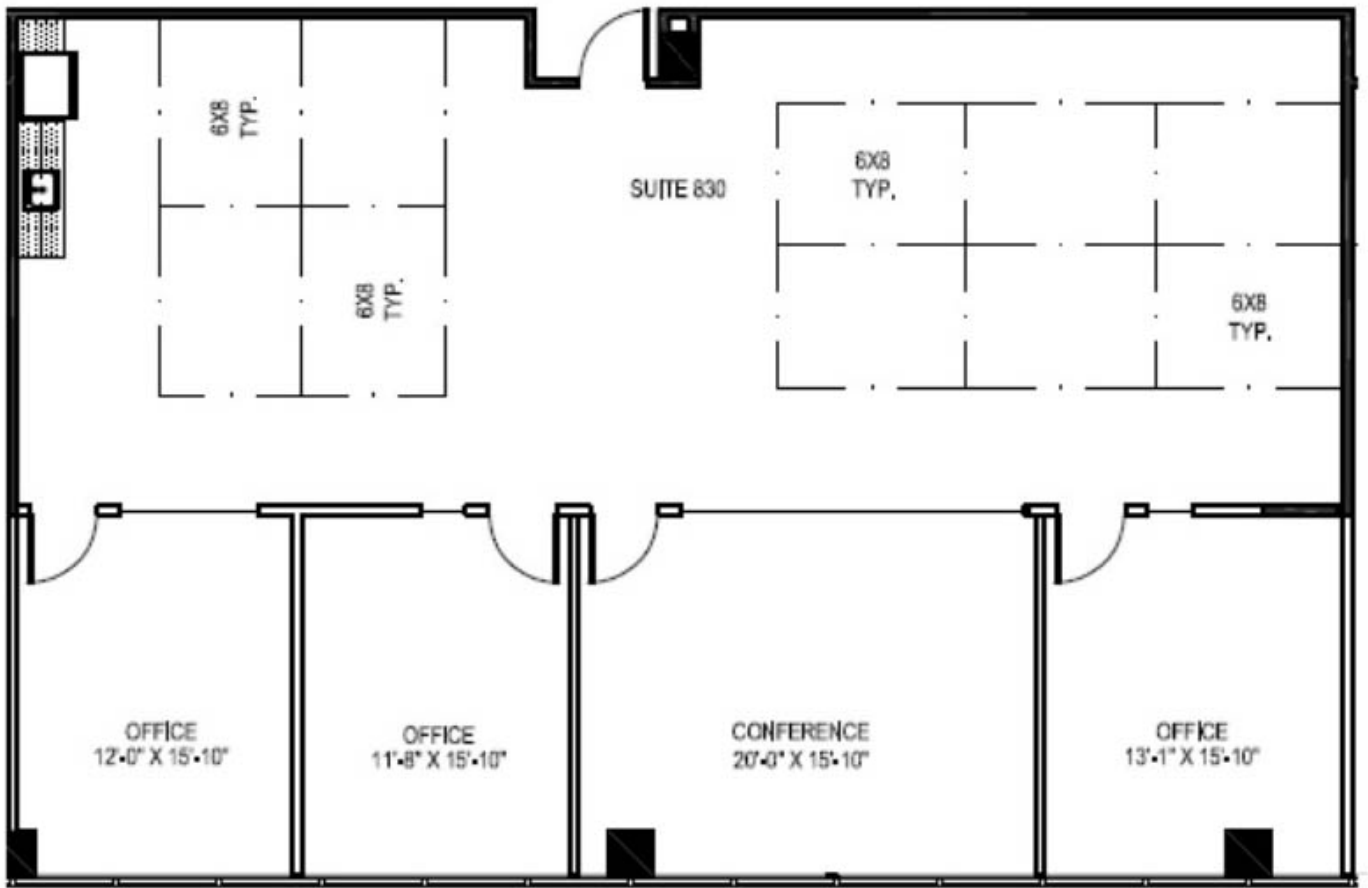

5900 Lake Ellenor Dr

Orlando, Florida 32809

STE 830 | 2,676 SF

STREAM REALTY PARTNERS

Contacts

Darryl Hoffman
407.204.1548

darryl.hoffman@streamrealty.com

Jacob Attaway
407.204.9923

jacob.attaway@streamrealty.com

Jack McKeever
407.602.4459

jack.mckeever@streamrealty.com