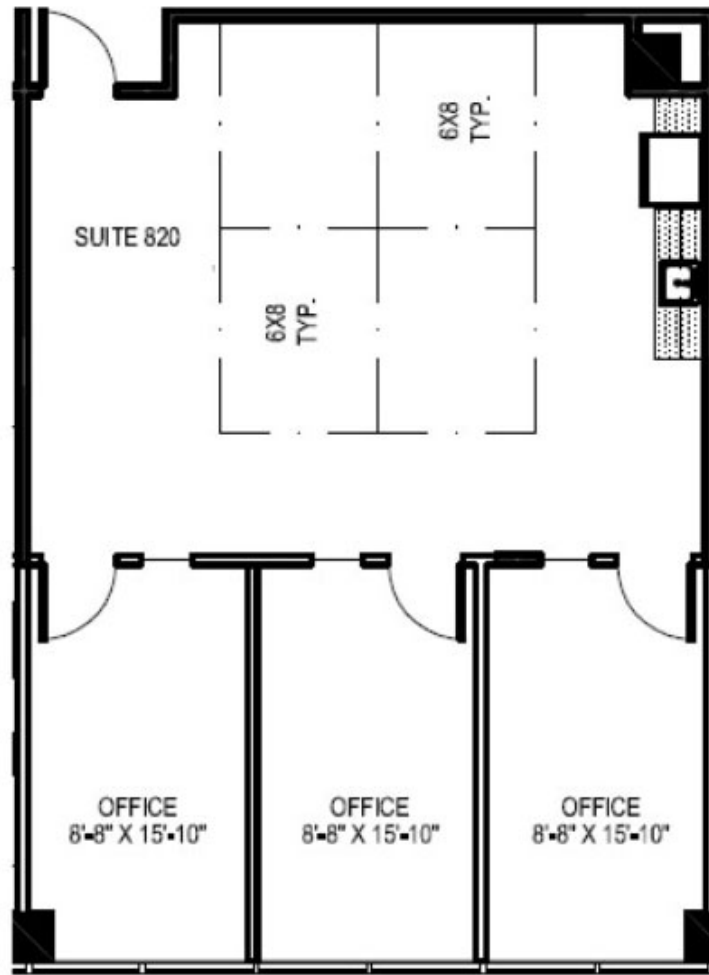

5900 Lake Ellenor Dr

Orlando, Florida 32809

STE 820 | 1,228 SF

STREAM REALTY PARTNERS

Contacts

Darryl Hoffman
407.204.1548
darryl.hoffman@streamrealty.com

Jacob Attaway
407.204.9923
jacob.attaway@streamrealty.com

Jack McKeever
407.602.4459
jack.mckeever@streamrealty.com