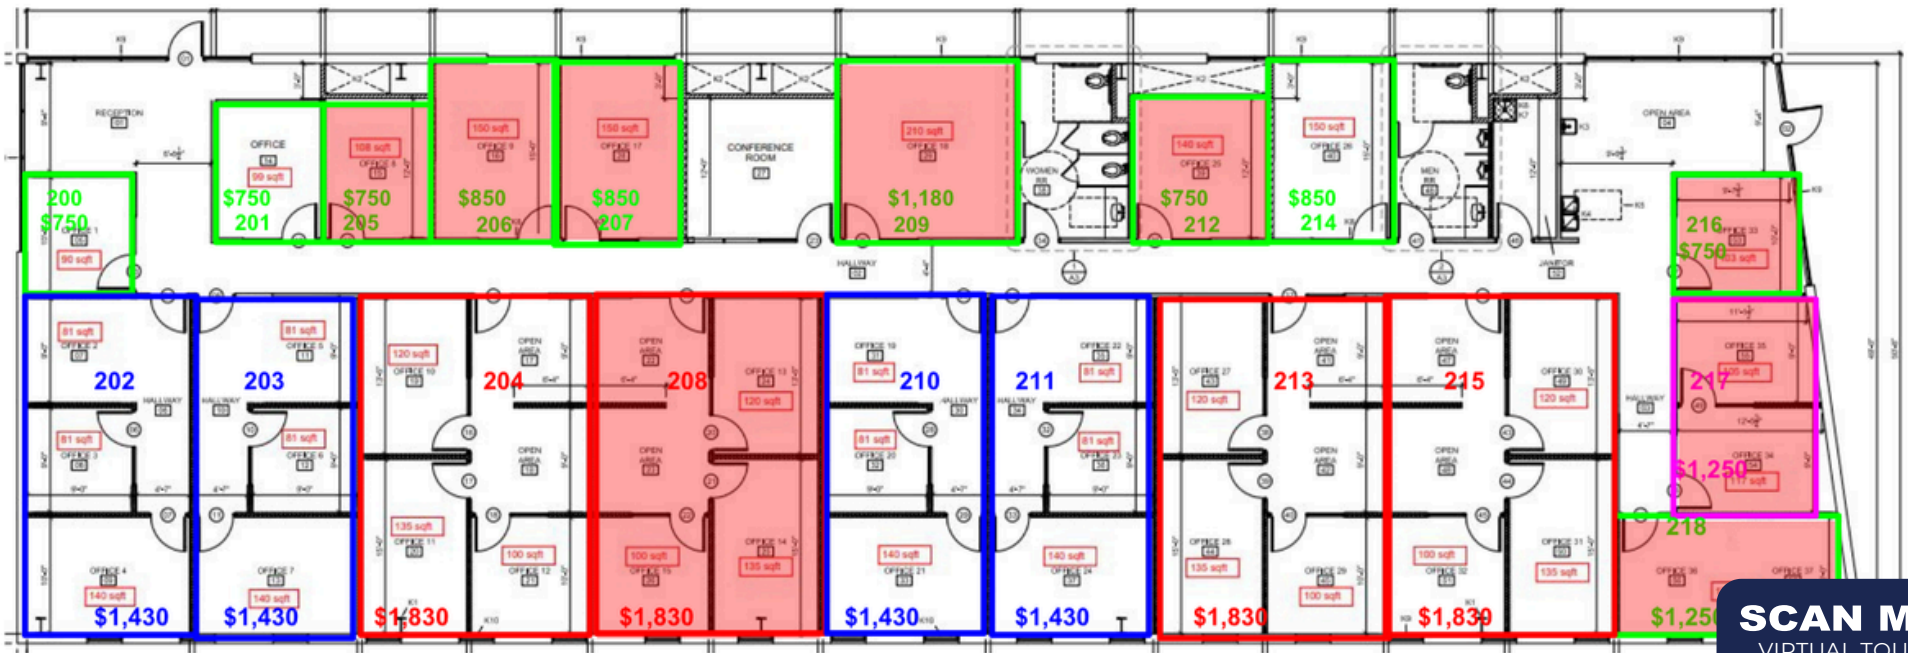

5 | FLOOR PLAN

11680 MONTANA BLDG. B | SECOND LEVEL | EL PASO TEXAS 79936 | FOR LEASE

■ LEASED

 FLOOR PLAN A
 FLOOR PLAN B
 FLOOR PLAN C
 FLOOR PLAN D

SCAN ME
VIRTUAL TOUR