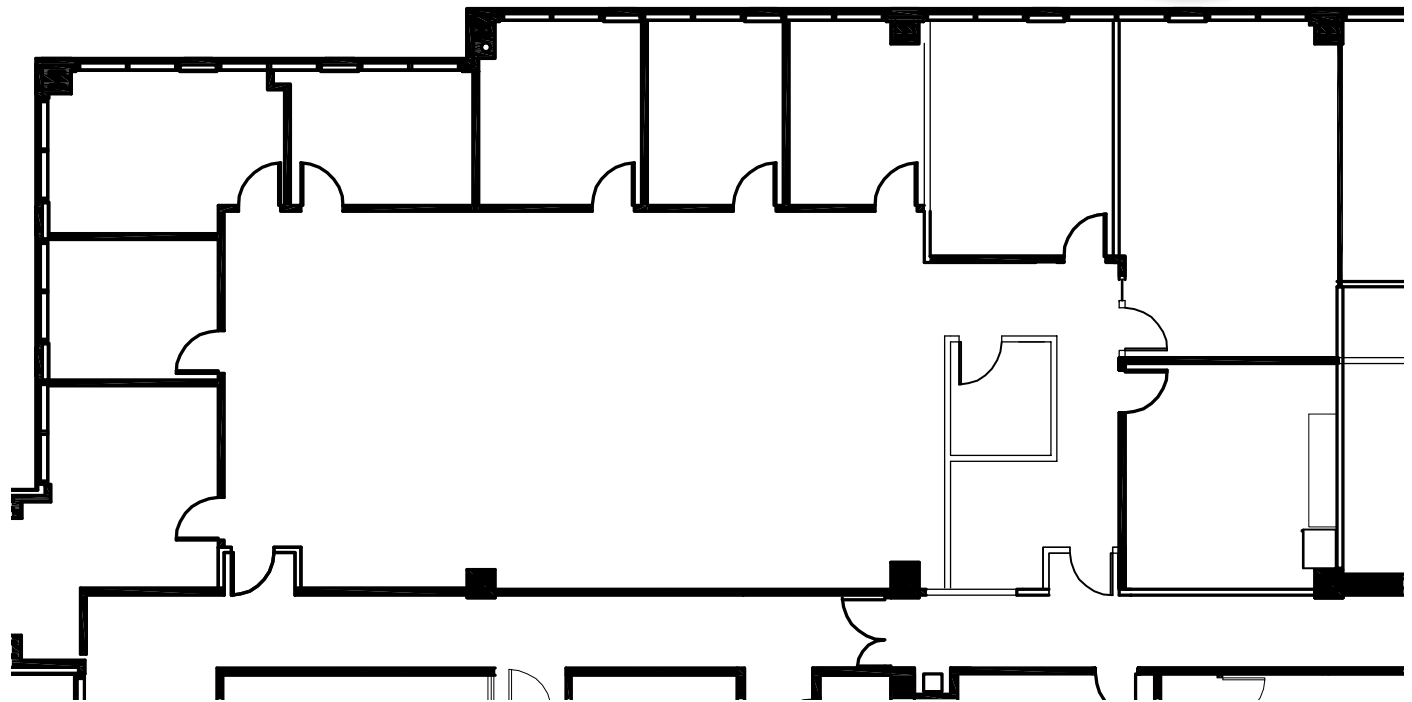

PRIMERA TOWERS

PRIMERA | 4 TOWERS

300 PRIMERA BOULEVARD

- 122,056 s.f. - Bighthouse and Level 3 as providers
- 4 stories
- Built in 1999

Suite	Size (r.s.f.)
140	4,139 s.f.

PARMENTER REALTY PARTNERS

MICAH STRADER
micah.strader@jll.com
T +1 407 982 8688