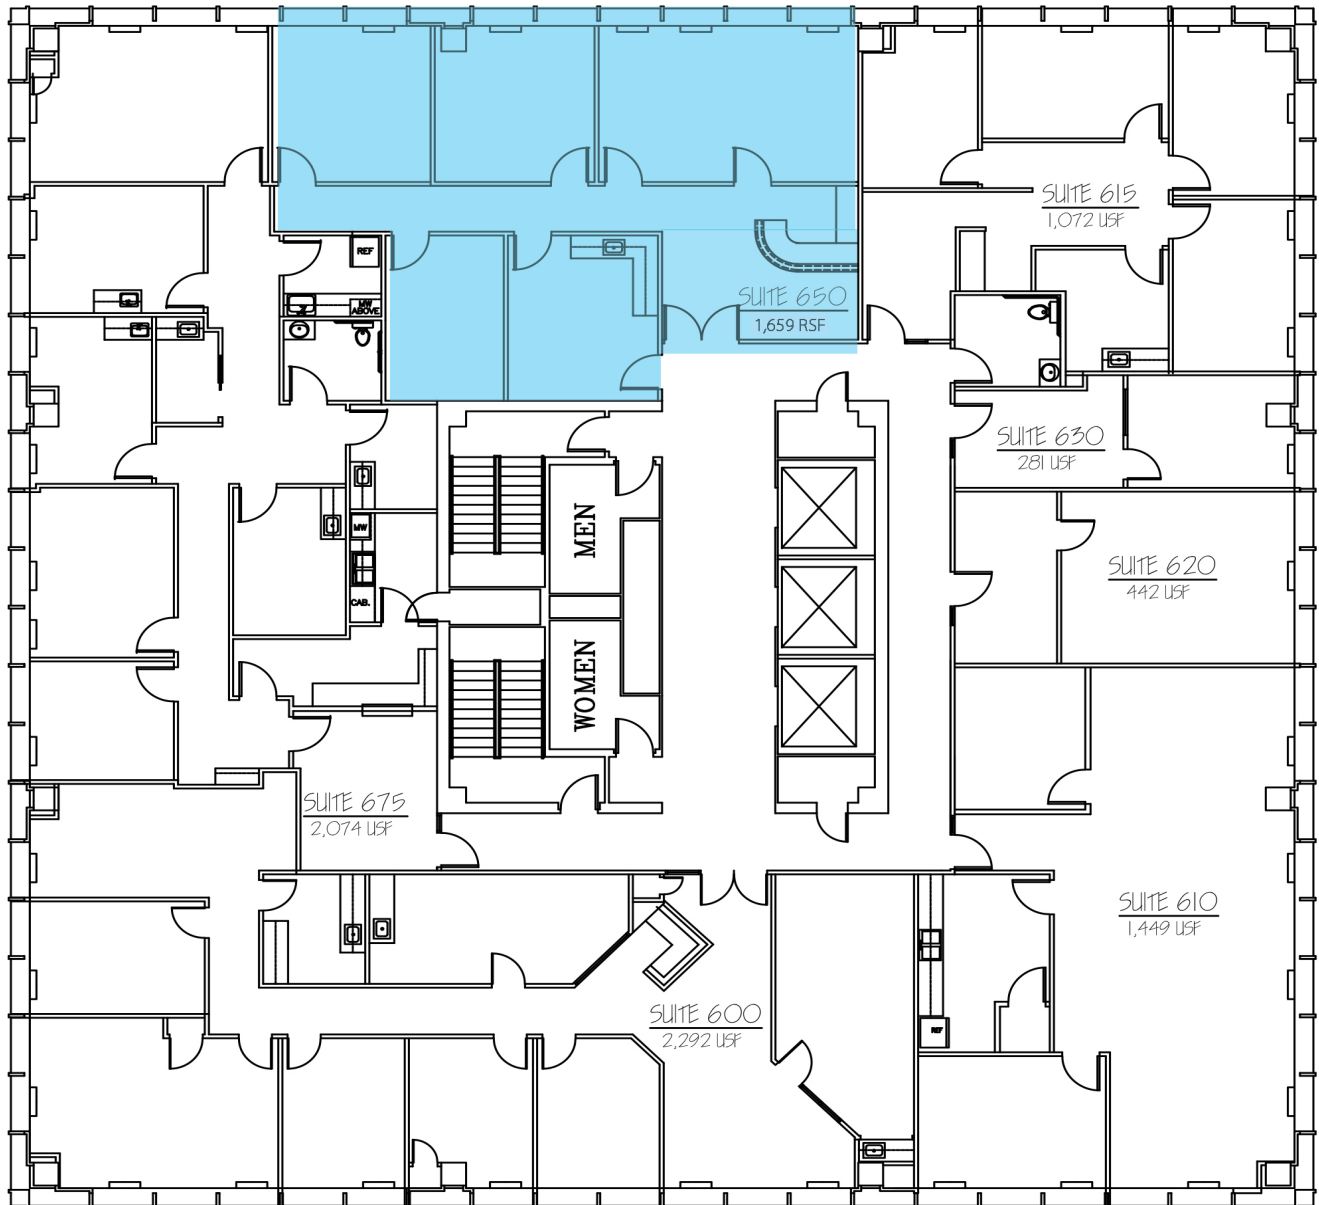

Suite 650

1,659 RSF

Call Matt Ralls at **405.842.0100**

mralls@wiginprop.com | wiginprop.com