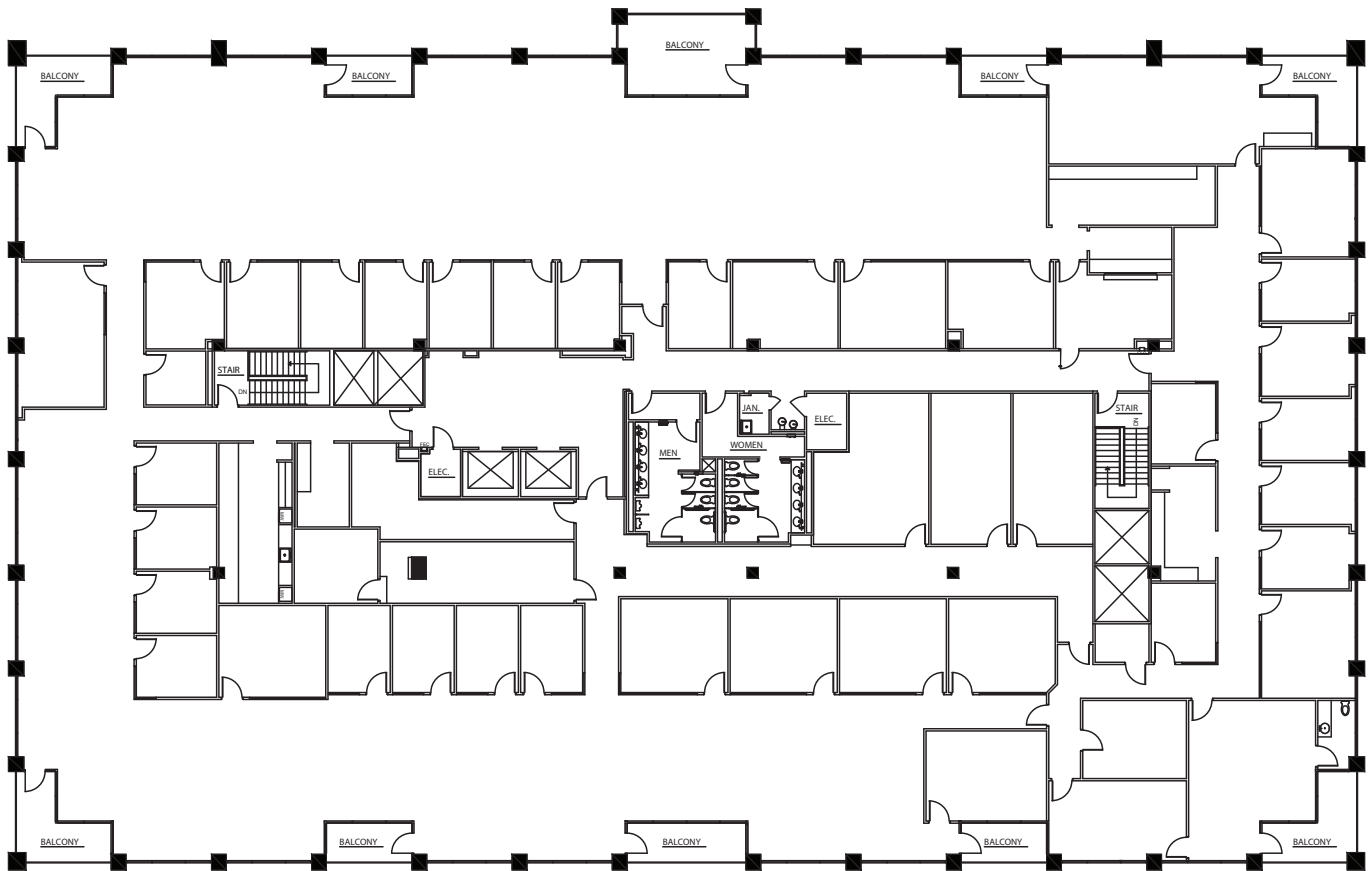

COTTONWOOD OFFICE CENTER

2100-2120 WEST WALNUT HILL LANE | IRVING, TEXAS 75038

BUILDING C | 2100 WALNUT HILL | FLOOR 3 — 24,350 RSF

FLOOR PLANS

CONTACT

John Dickenson | 972.421.1971 | jdickenson@holtlunsford.com
Paul Hernandez | 972.380.3641 | phernandez@holtlunsford.com