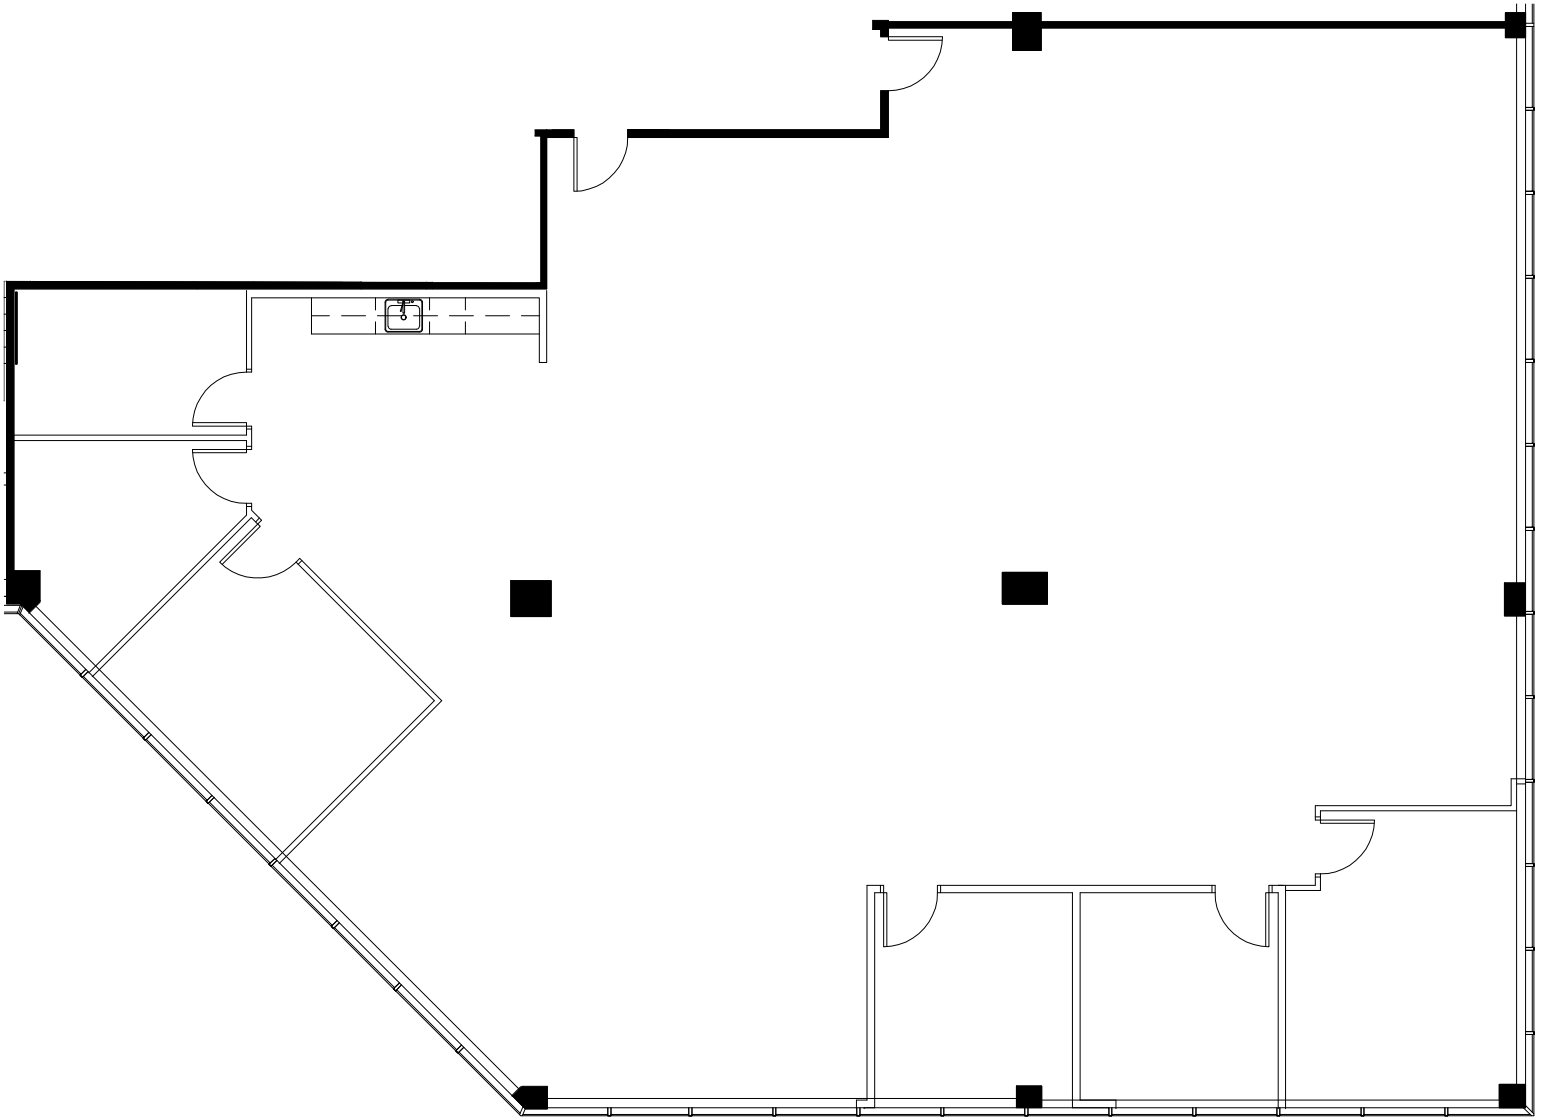

SUITE 260
AS BUILT - 1 OF 1
CHARLOTTE PARK III
4,874 RSF
SCALE: 3/32" = 1'-0"
DATE: MAY 5, 2022

KEY PLAN

SMITH
HARRIS
DESIGN
associates