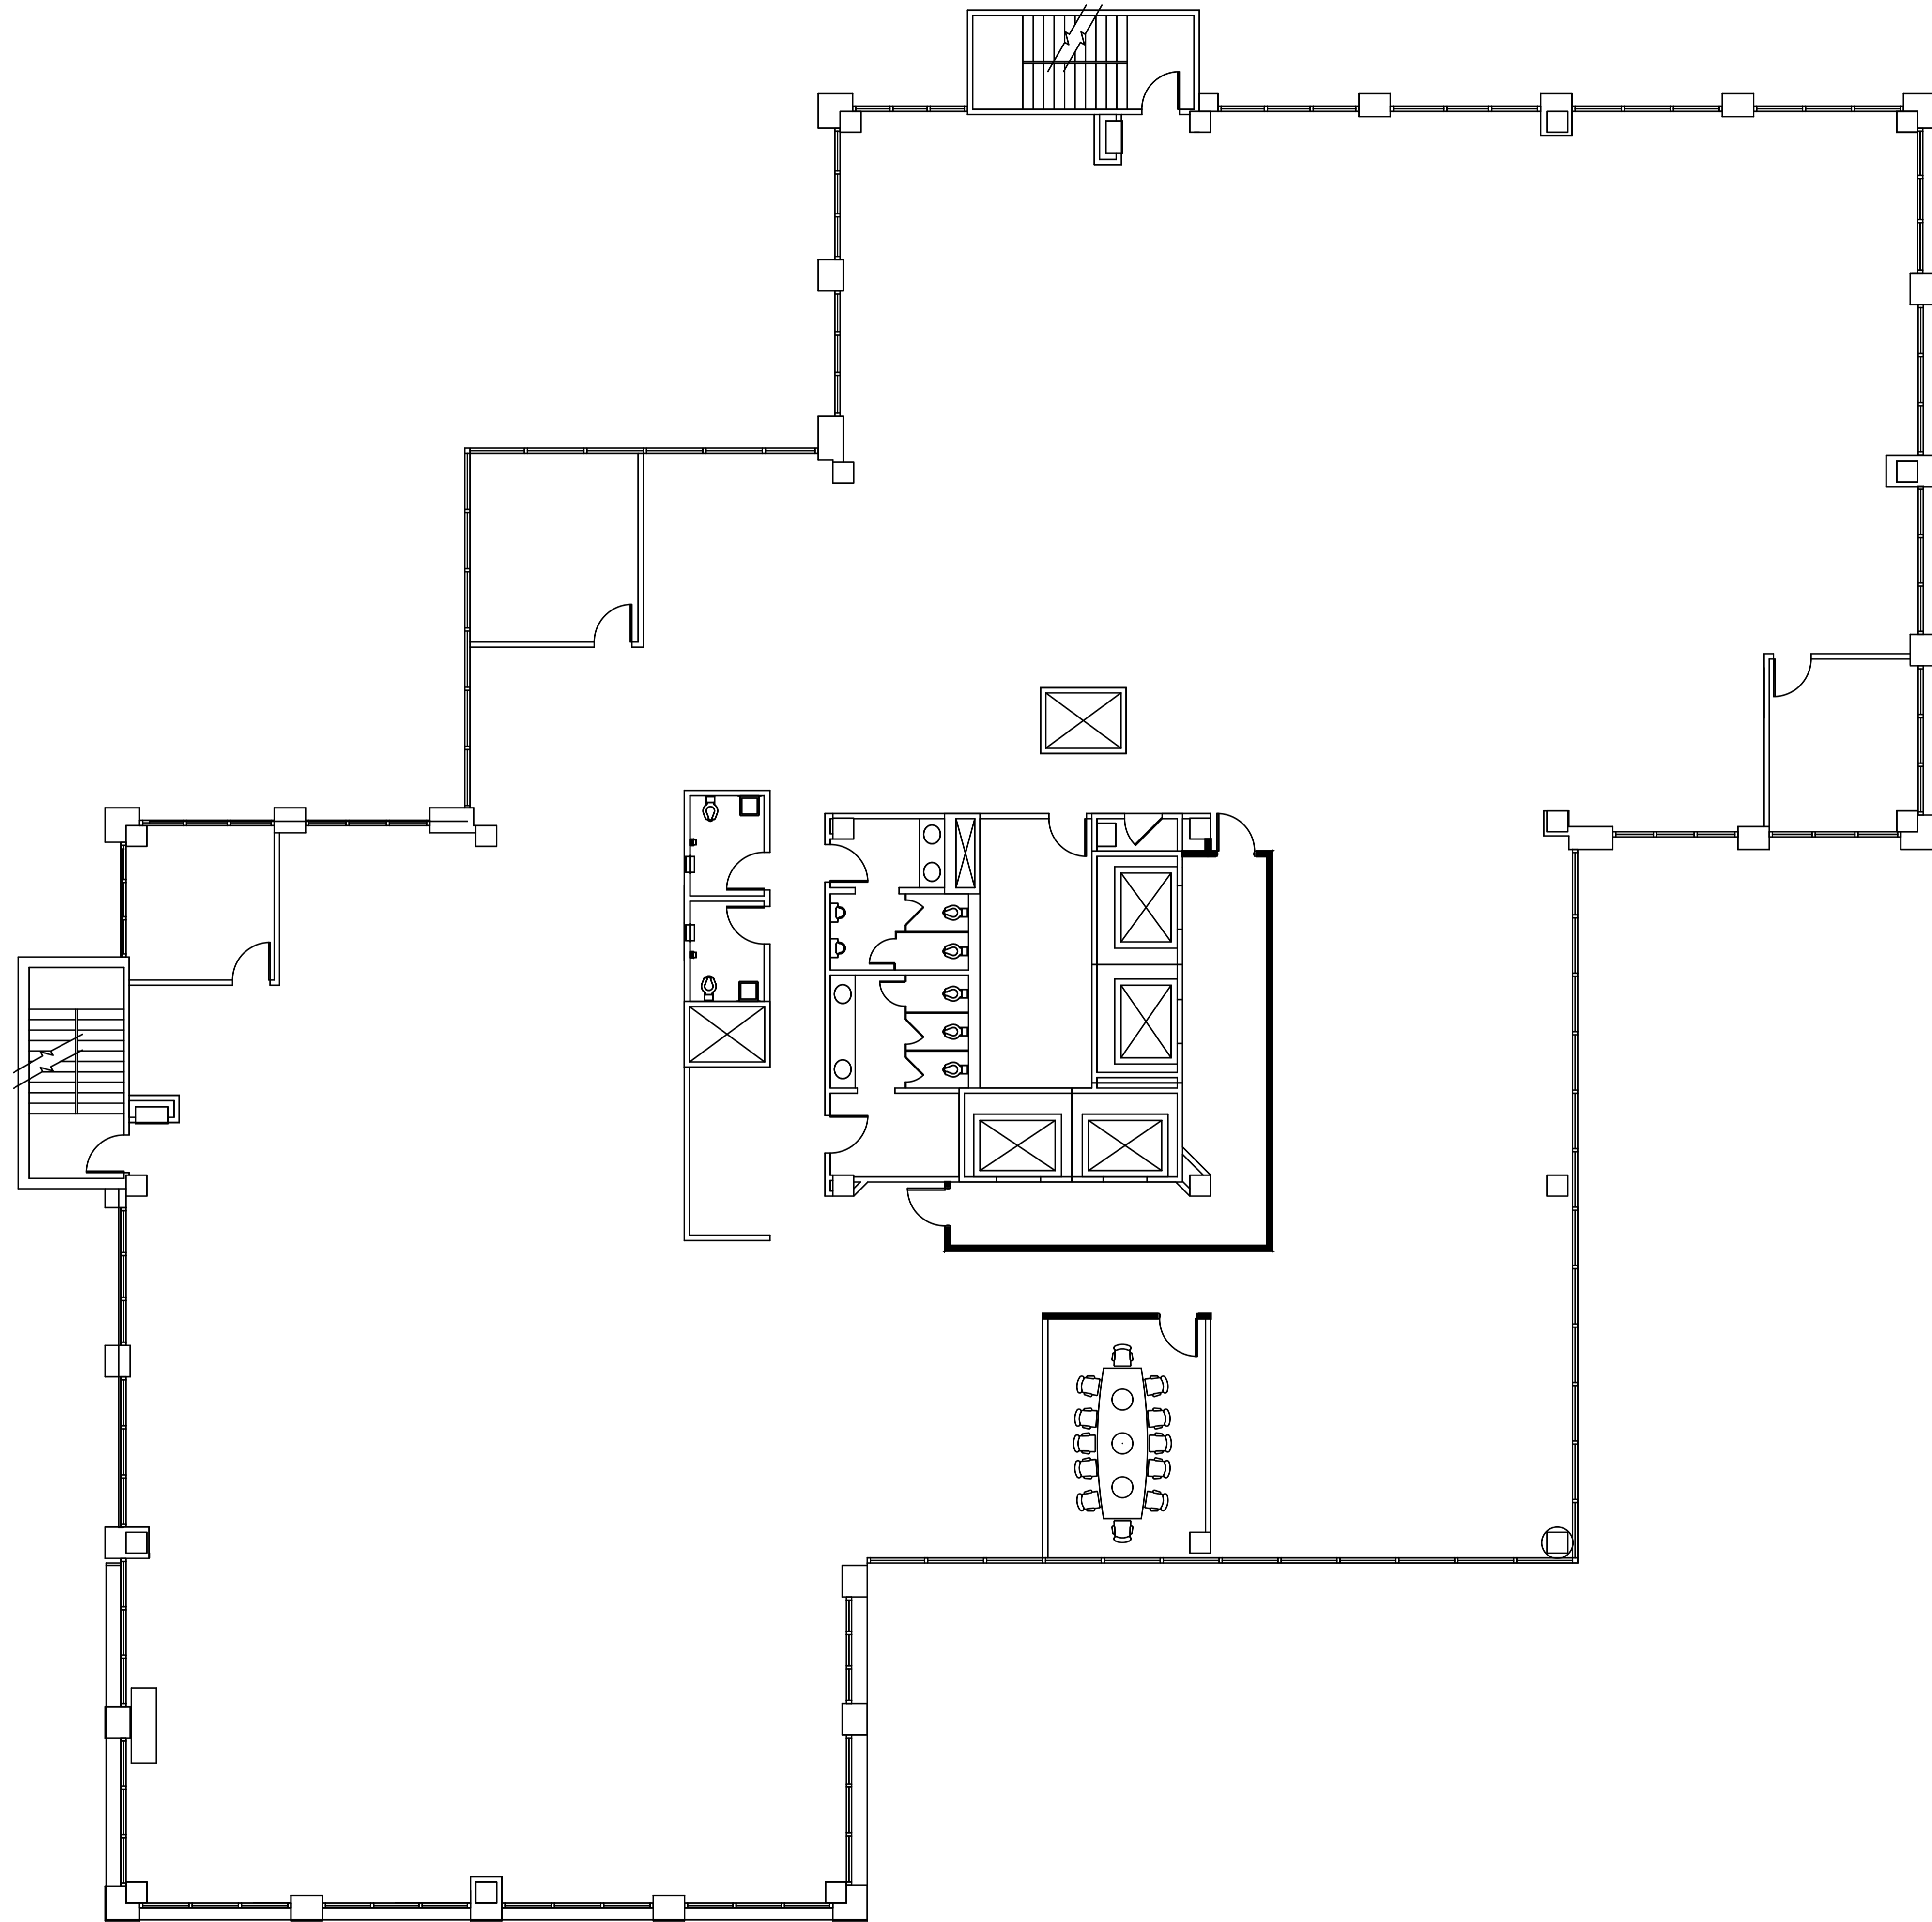

Suite 300 - 14,474 SF

8119  
DATAPOINT

San Antonio, TX 78229

3rd Floor

DOGWOOD  
COMMERCIAL