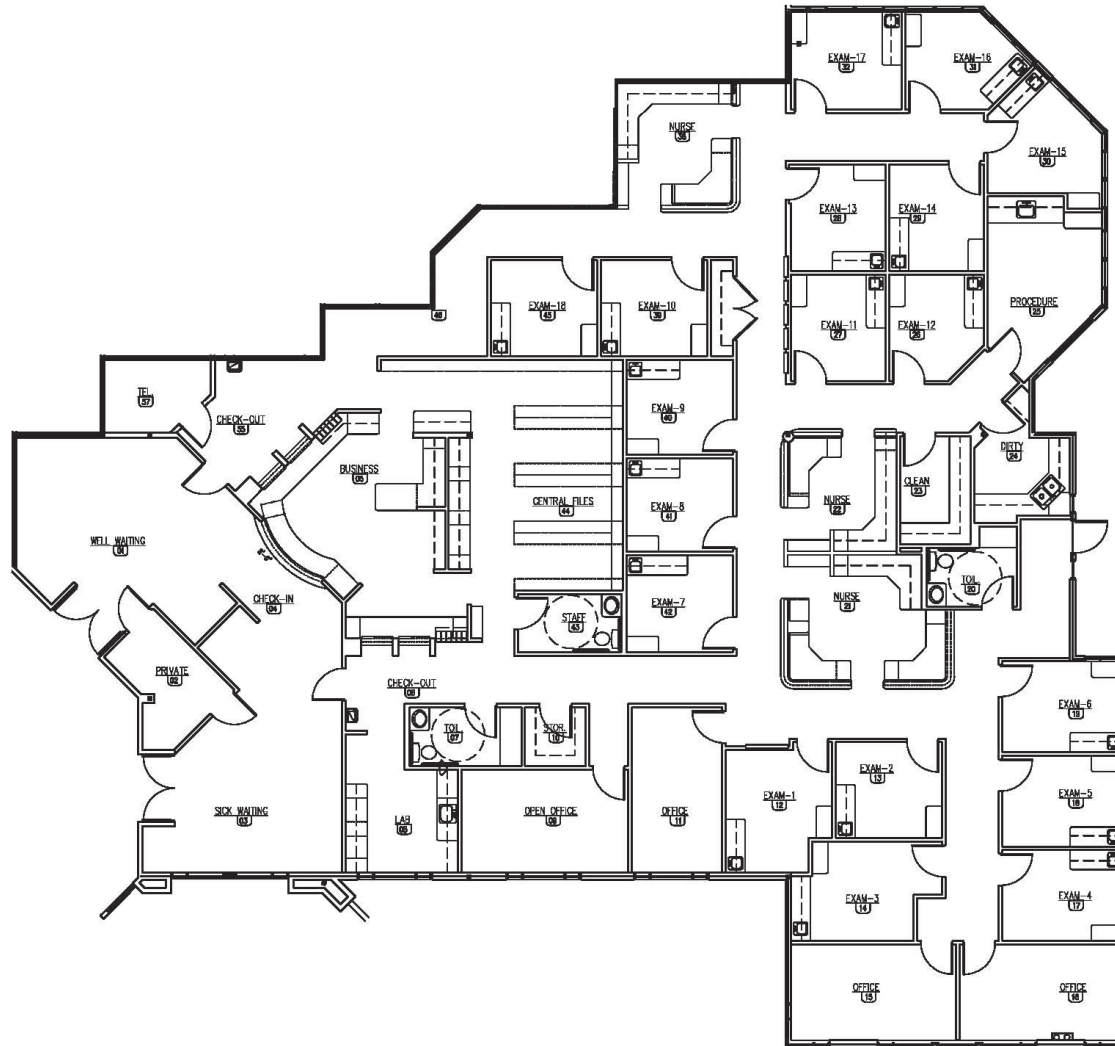

# SHEA MEDICAL PLAZA

7425 E SHEA BLVD, SCOTTSDALE, AZ 85260

FOR LEASE

SUITE 101 - 8,174 SF

AS BUILT

RACHAEL THOMPSON  
602.513.5122  
rachael.thompson@kidder.com

PERRY GABUZZI  
602.513.5116  
perry.gabuzzi@kidder.com