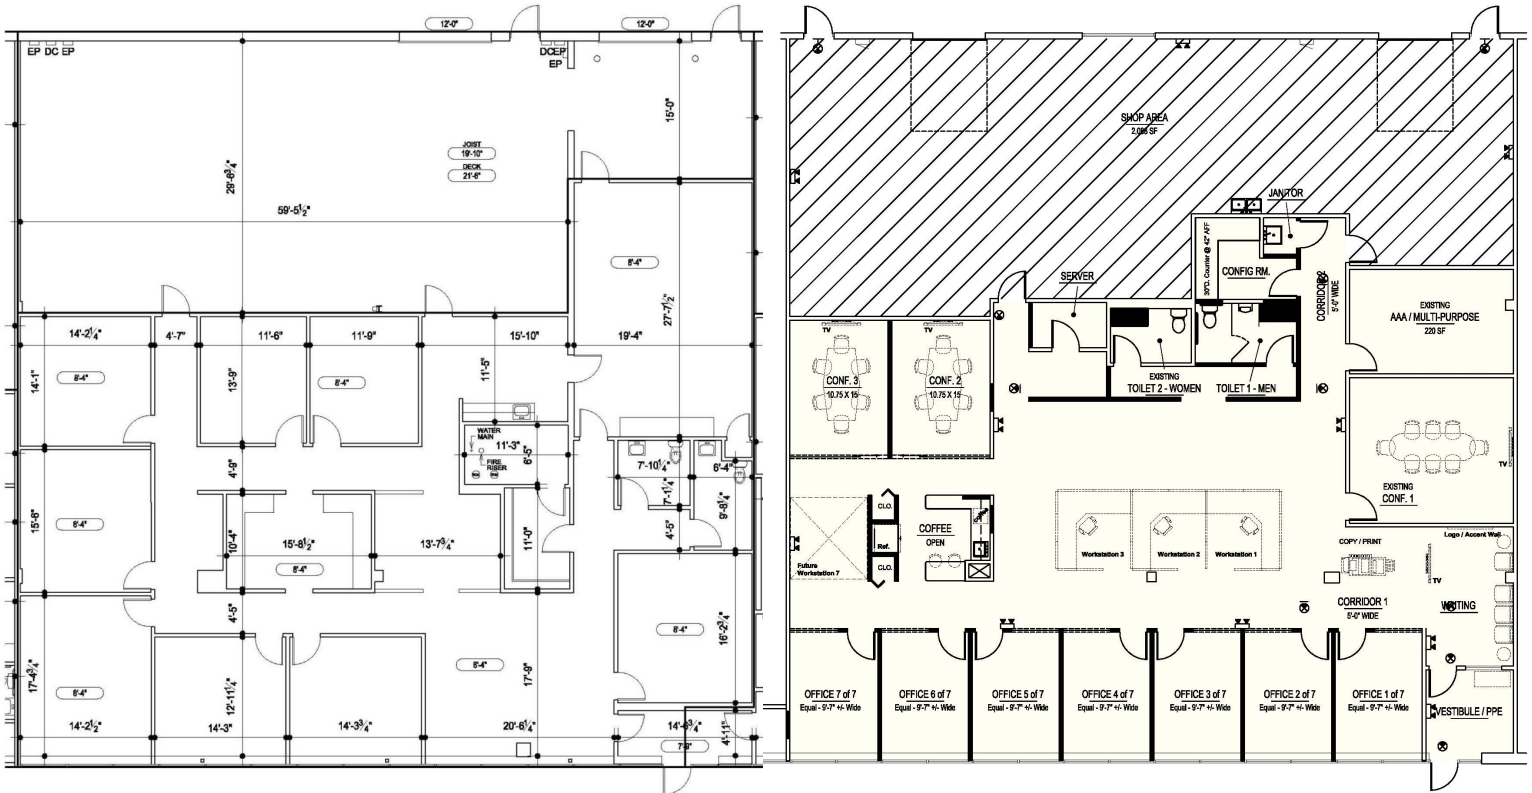

Leased & Managed By:

Location Map

**TECHTRON CENTRE**  
23399 Commerce Drive, Suites B-4 & B-5  
Farmington Hills, MI 48335

**12,781 SF AVAILABLE**  
**8,544 SF Office | 4,237 SF Warehouse**

**Suite B-5**