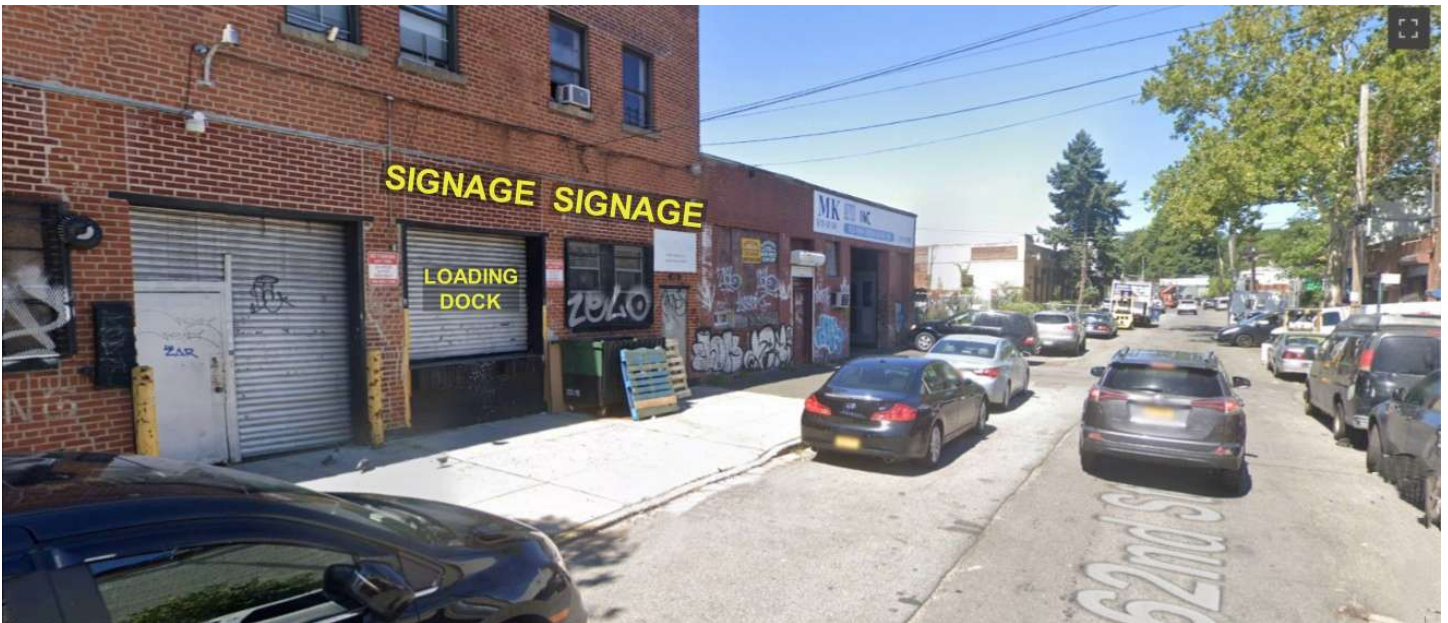

SALES - LEASING - APPRAISALS

VICTOR WEINBERGER

CRS

CCS

NYS Licensed RE. Associate
E-mail: VWREMAX@gmail.com
Web: www.VictorWeinberger.com

917-806-7040

REMAX

EXPERIENCE * KNOWLEDGE * DEDICATION

Over 1,200 Transactions Closed * Top 1% in USA
REMAX Hall of Fame * Chairman's Club * Platinum Club