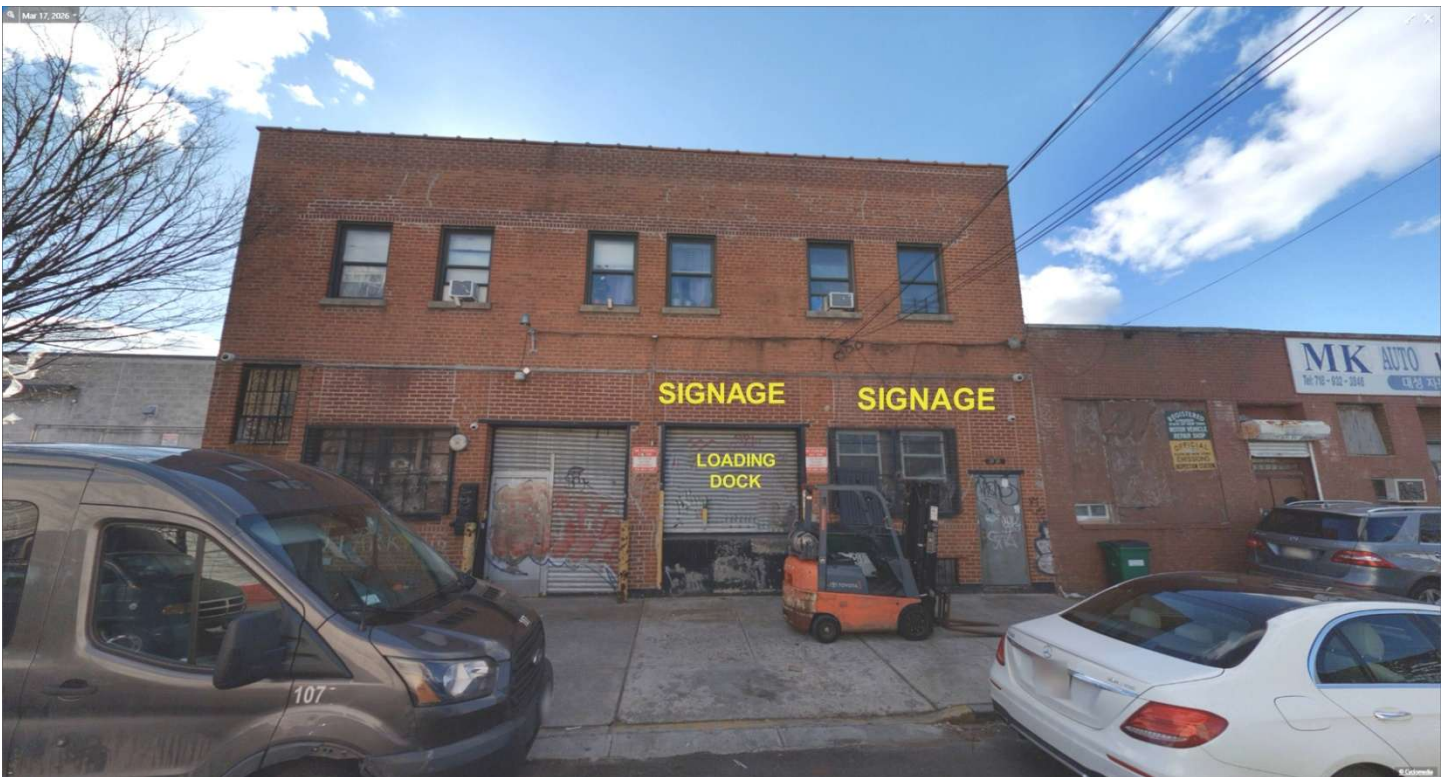

SALES - LEASING - APPRAISALS

VICTOR WEINBERGER

NYS Licensed RE. Associate
E-mail: VWREMAX@gmail.com
Web: www.VictorWeinberger.com

917-806-7040

REMAX

EXPERIENCE * KNOWLEDGE * DEDICATION

Over 1,200 Transactions Closed * Top 1% in USA
REMAX Hall of Fame * Chairman's Club * Platinum Club