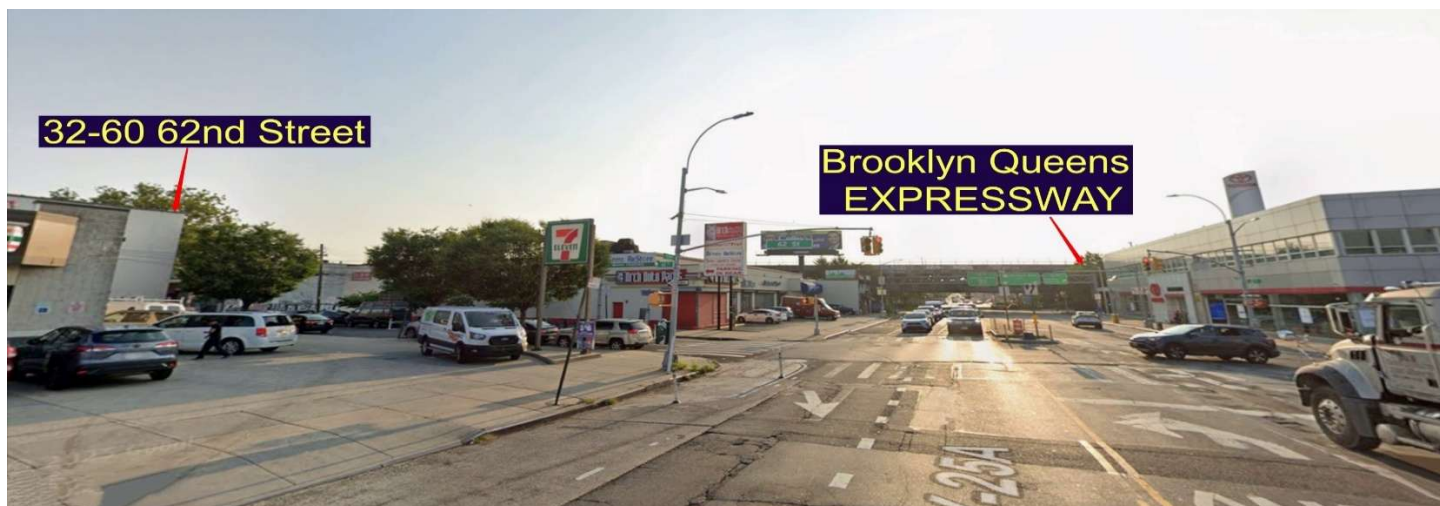

FOR LEASE

PRIME LOCATION WAREHOUSE

4,500 SF 1st Floor w/loading dock
(Only 100 Feet off Northern Blvd)

32-60 62nd Street

Woodside, NY, 11377

Loading dock

Entrance

INVESTMENTS-SALES-LEASING

136-11 33rd St, Long Island City, NY, 11106 2709 Coney Island Ave, Brooklyn, NY, 11235
127-04 Francis Lewis Blvd, Bayside, NY, 11358 12400 Hempstead Turnpike, E. Meadow, NY, 11554

Northern Blvd @62nd Street

32-60

32-60

Route to the Brooklyn Queens Expressway

62nd Street @Northern Blvd

Description: For Lease a 4,500 Sq.Ft Warehouse with a loading dock off Northern dock. Set up as a cooking facility with a sprinkler system. For Lease @\$30 per SF (plus partial taxes)