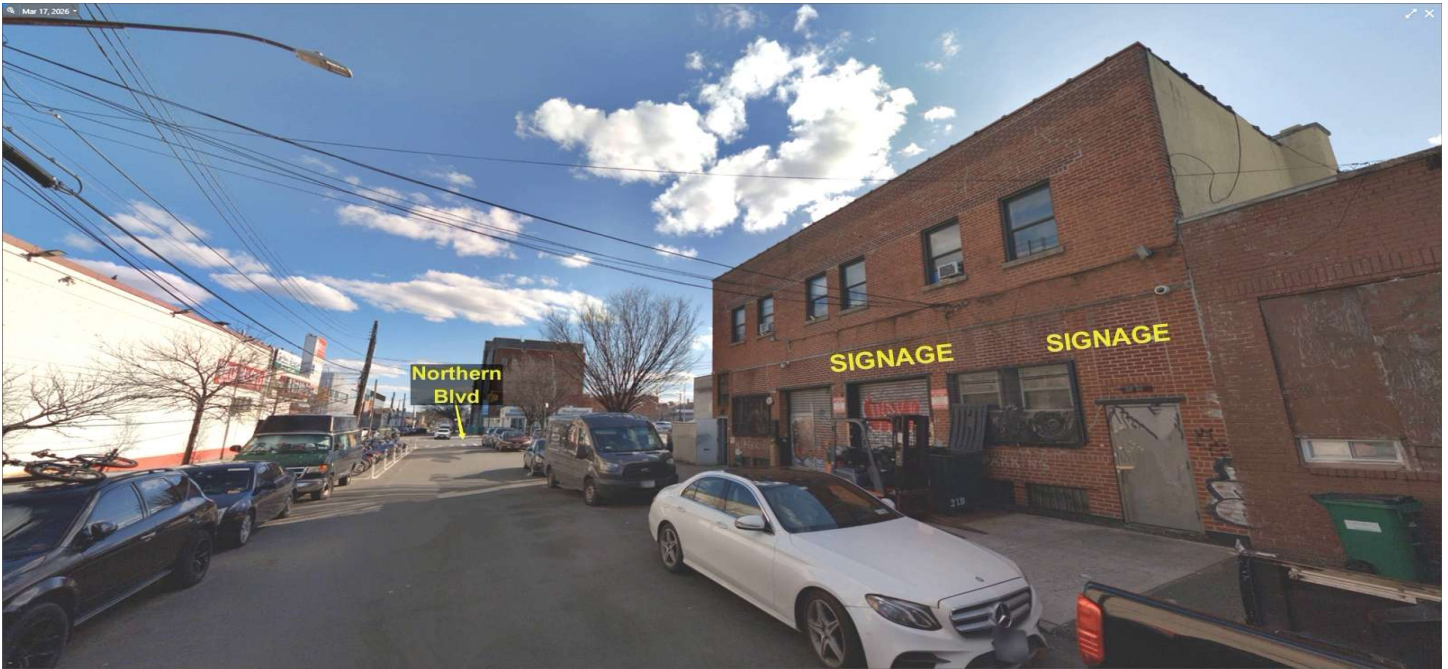

SALES - LEASING - APPRAISALS

VICTOR WEINBERGER

NYS Licensed RE. Associate
E-mail: VWREMAX@gmail.com
Web: www.VictorWeinberger.com

917-806-7040

REMAX

EXPERIENCE * KNOWLEDGE * DEDICATION

Over 1,200 Transactions Closed * Top 1% in USA
REMAX Hall of Fame * Chairman's Club * Platinum Club