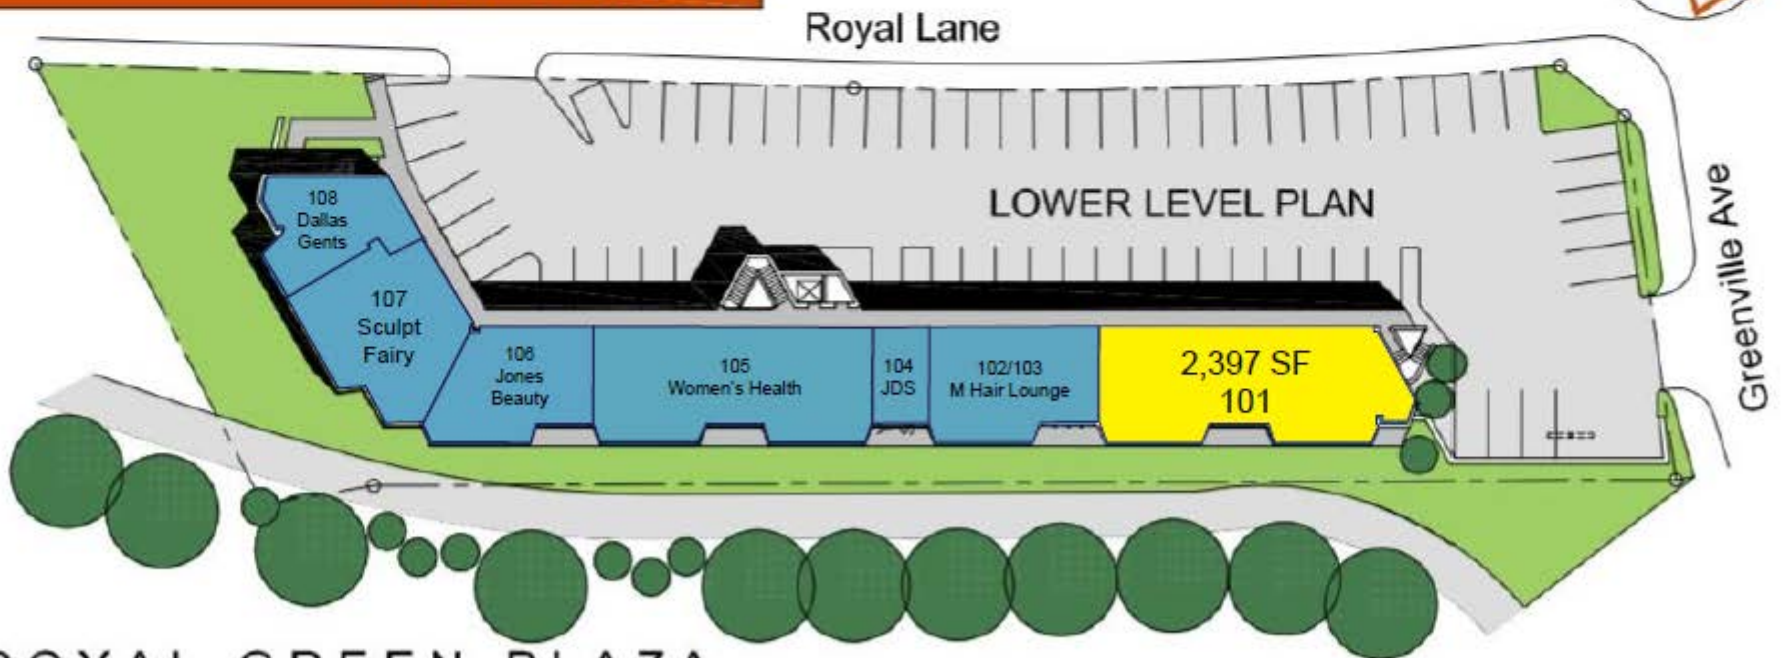

SITE PLAN

ROYAL GREEN PLAZA
 8499 Greenville Avenue
 Dallas, TX 75231