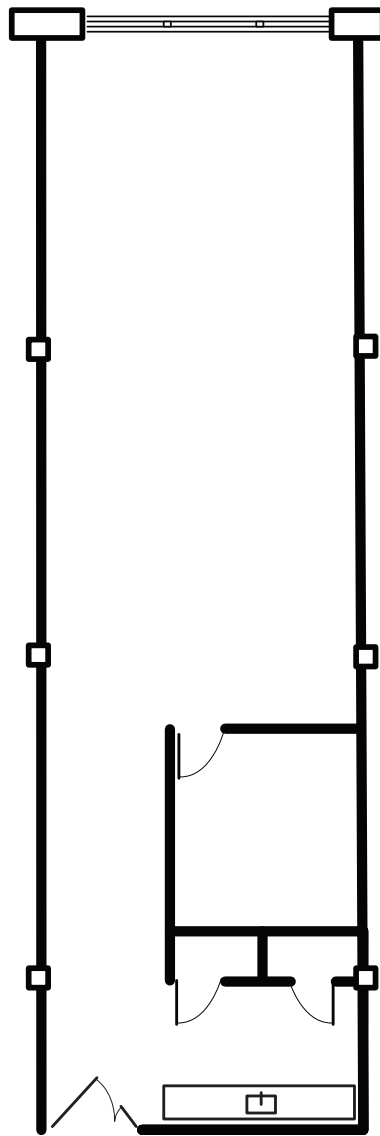

# 55 Washington Street

Space to Work

Suite 726

Total Square Footage: 1,314 RSF