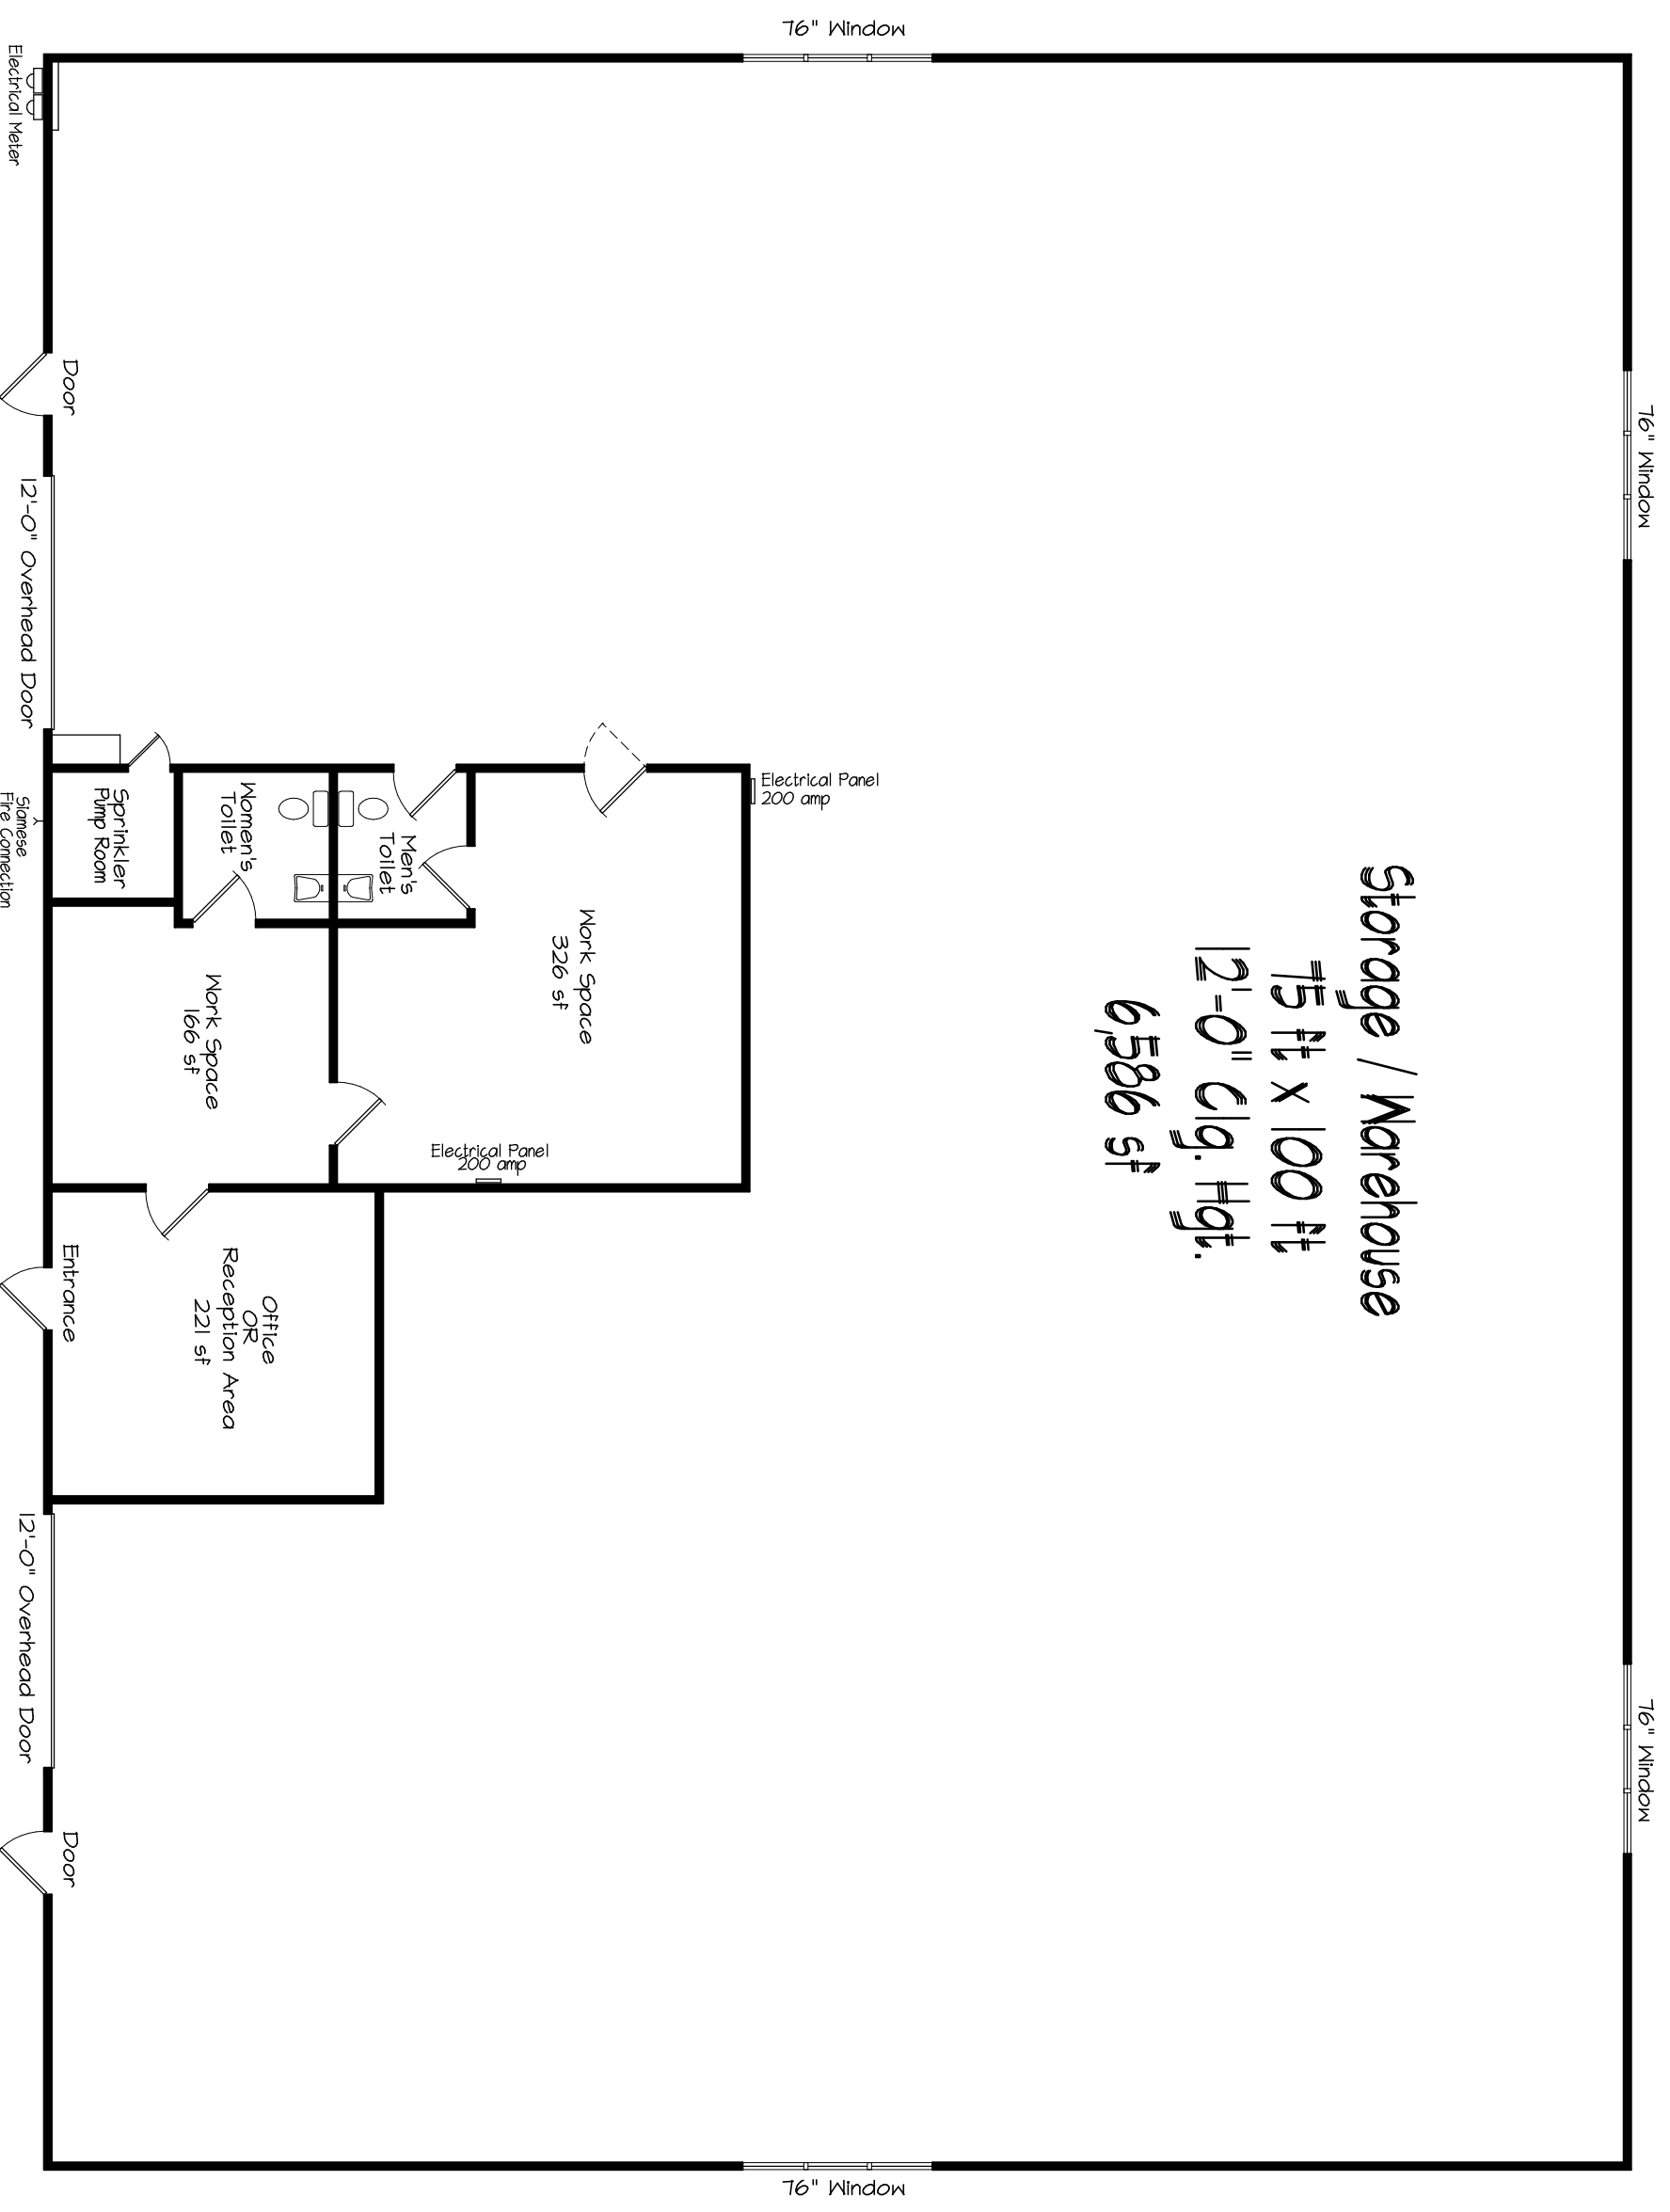

**Storage / Warehouse**  
**75 ft x 100 ft**  
**12'-0" Clg. Hgt.**  
**6,586 sf**

**Front Of Building**  
-----> Parking <----->