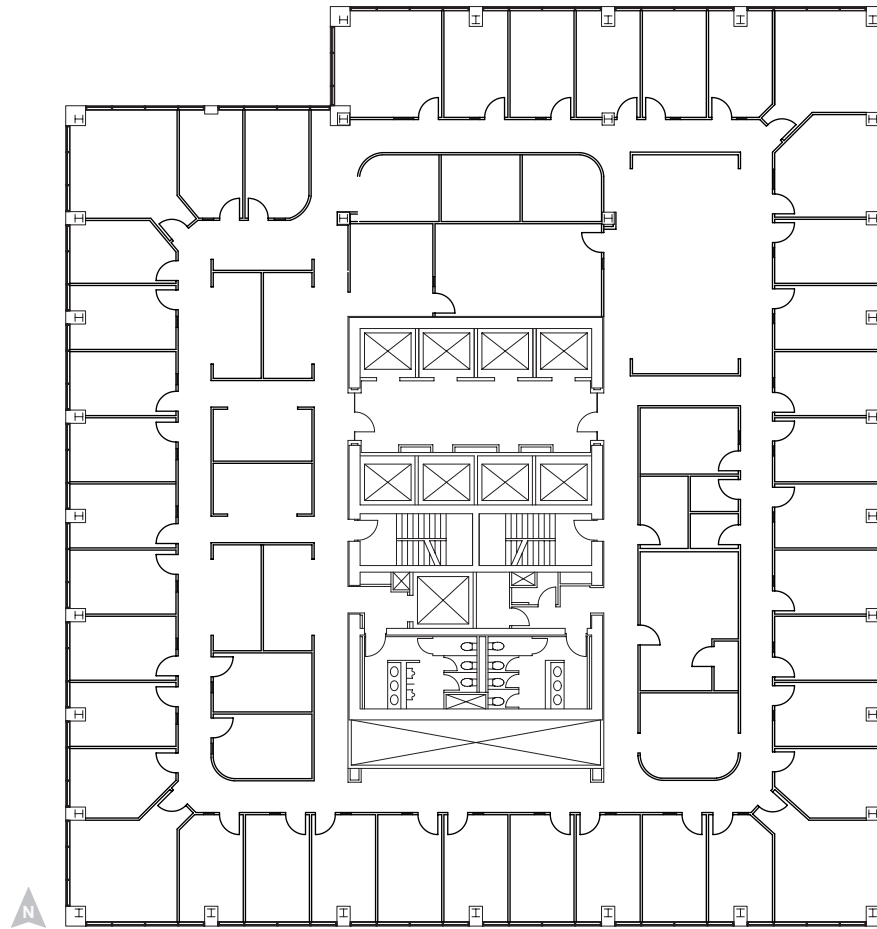

SUITE 900
16,887 SF

Tower I
1775 Sherman Street
Denver, CO 80203

CONTACT FOR MORE INFORMATION

JAMIE GARD

303-260-4341
jamie.gard@nrmk.com

WHITNEY HAKE

303-260-4202
whitney.hake@nrmk.com

GRACE LESSARD