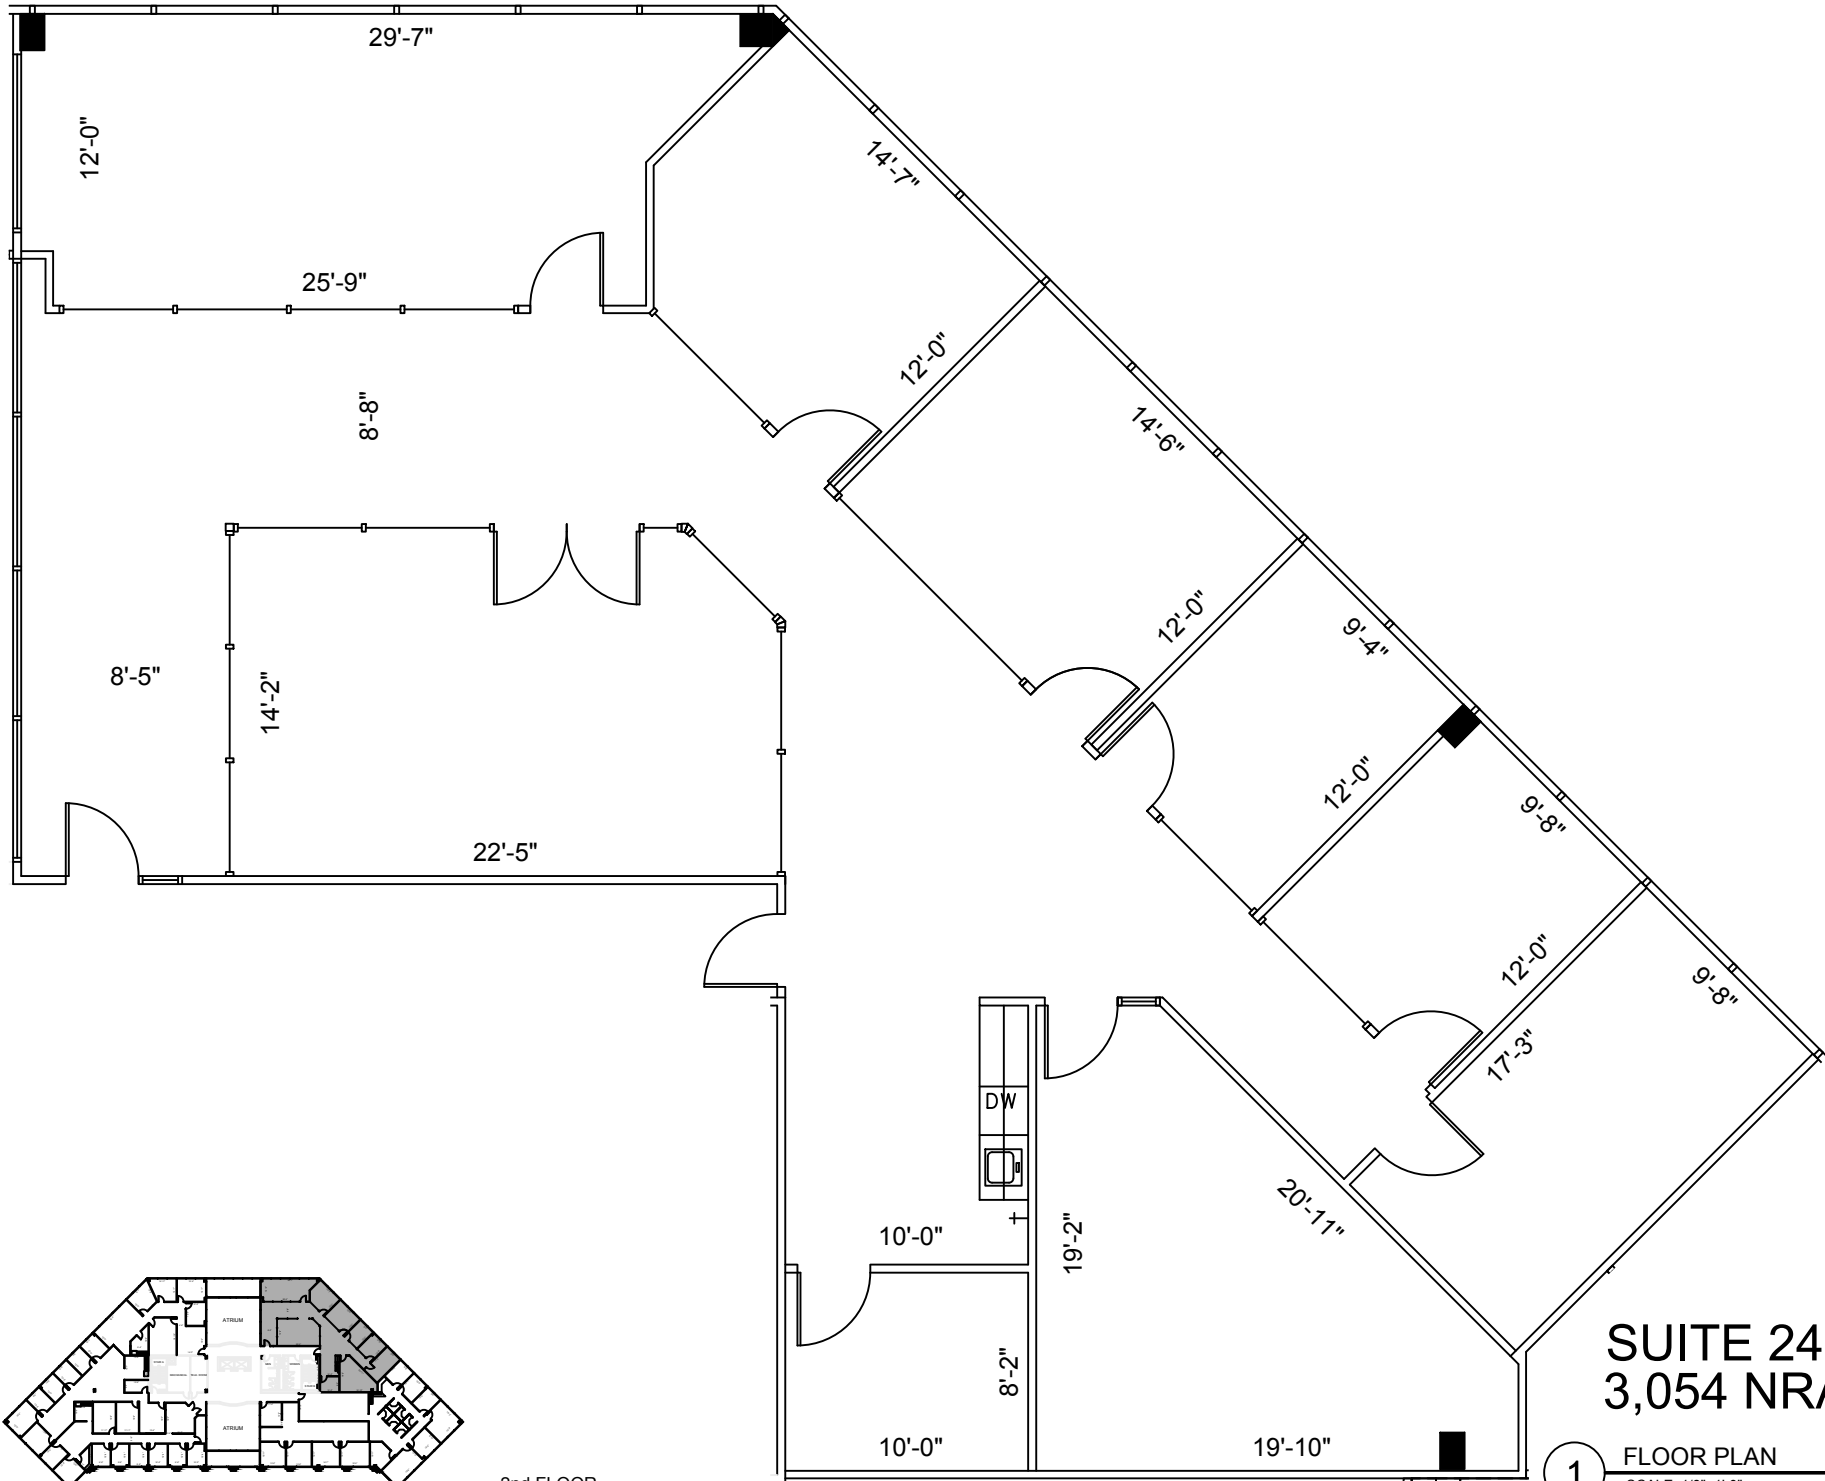

LEGEND

EXISTING	NEW	LOW	DEMO
WALLS			
NEW/RELOCATED DOOR			

ISSUE DATES

NO.	DATE	REVISION
1	05-08-24	ISSUE FOR REVIEW

16420 PARK TEN
16420 PARK TEN
HOUSTON, TX 77084
SUITE 240

SHEET TITLE
EXISTING PLAN

SHEET NUMBER
EX-1

2nd FLOOR
KEY PLAN

SUITE 240
3,054 NRA

1 FLOOR PLAN
SCALE: 1/8"=1'-0"

FLOOR PLANS MAY NOT BE TO SCALE AND MAY NOT REFLECT EXISTING CONDITIONS AND SHALL NOT BE RELIED UPON AS SUCH THESE DRAWINGS ARE DESIGN INTENT AND ARE AN EXHIBIT TO THE LEASE