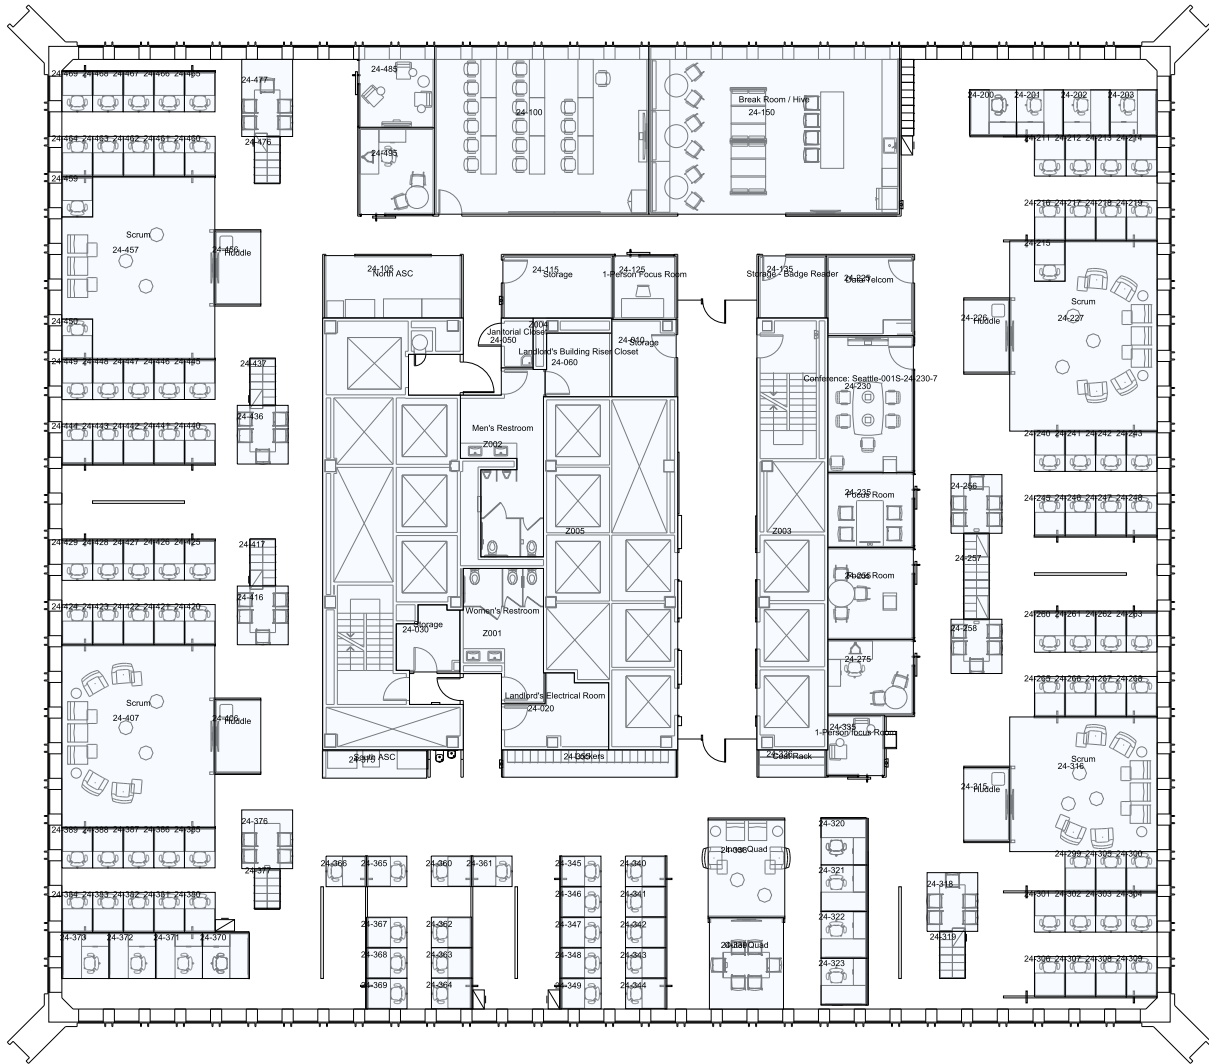

24TH FLOOR PLAN

SAFECO PLAZA

18,803 RSF

*Space is not furnished