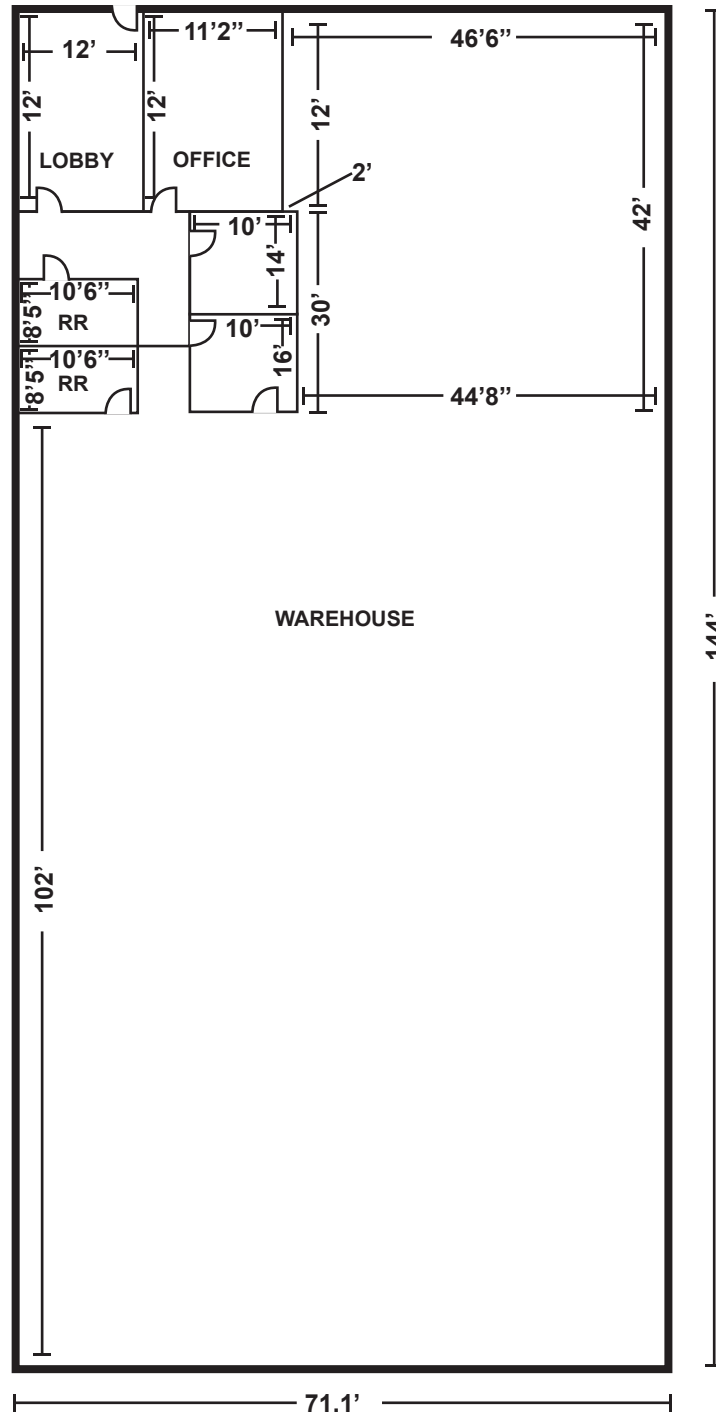

**21130 SUPERIOR ST.**  
Chatsworth | CA 91311

10,260 SF

10/17/2023

**FOR MORE INFORMATION, CONTACT:**

**KEVIN TAMURA** | EXECUTIVE V.P.

P: 818.606.7020

ktamura@daumcre.com

CADRE#00912212

\*ALL MEASUREMENTS ARE APPROXIMATE AND ARE NOT TO SCALE. MEASUREMENTS ARE INTERIOR MEASUREMENTS, FLOOR PLAN DOES NOT SHOW WALL IMPROVEMENTS.