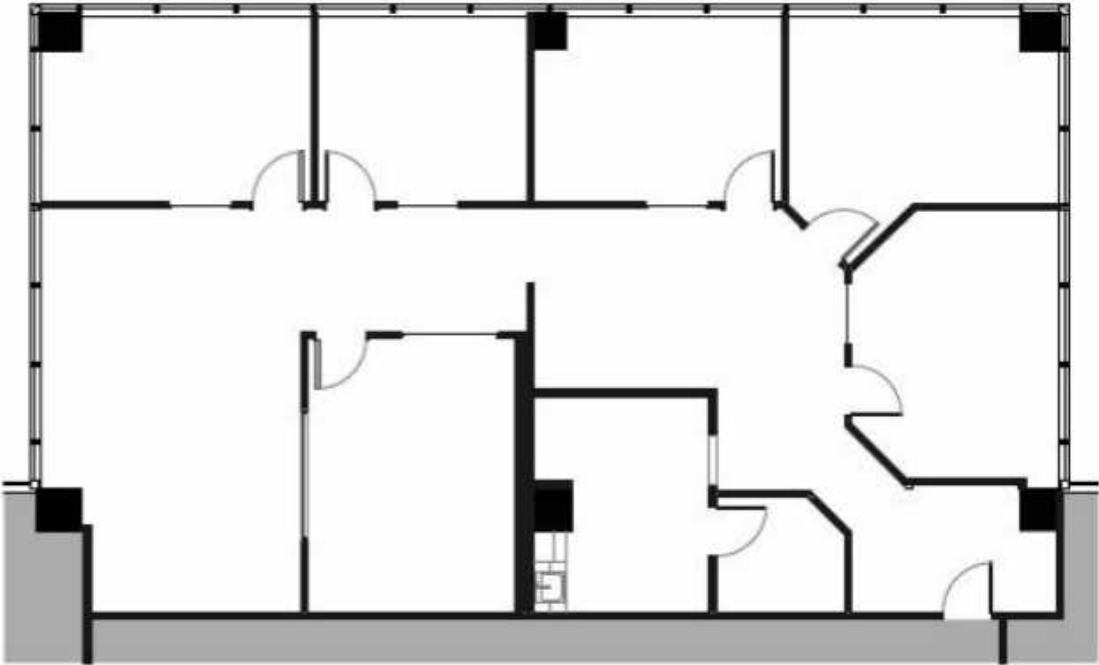

KEY PLAN

Alex Port 404.924.2816 aport@lpc.com	Maia Perri 678.836.5773 mperri@lpc.com	Hunter Henritze 404.924.2819 hhenritze@lpc.com
---	---	---

Lincoln