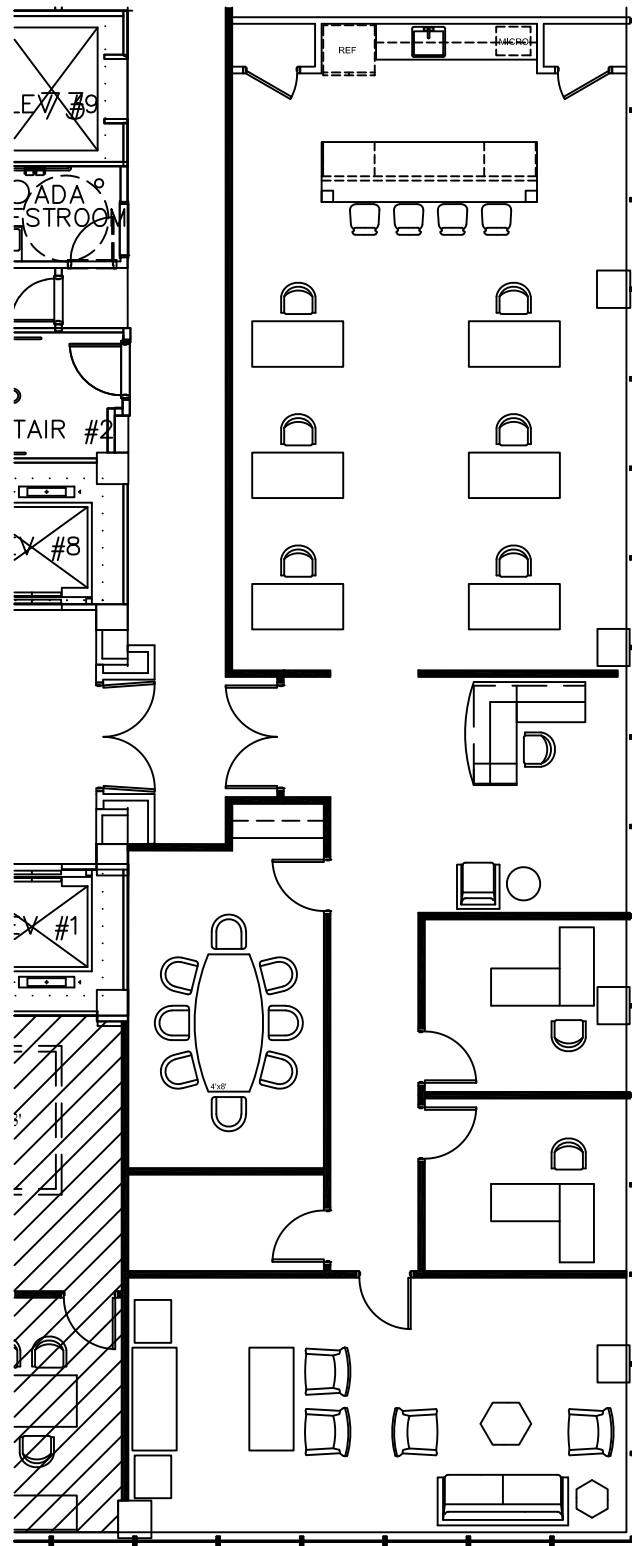

LEASE BY:

Richard Bowers & Co.
Real Estate

260 Peachtree St · Suite 2500 · Atlanta, Ga 30303

Management Services, Inc.
Property Management

260 Peachtree St · Suite 2500 · Atlanta, Ga 30303

260 PEACHTREE ST. NW

8TH FLOOR - SUITE 800

2,976 RSF

260 PEACHTREE

260 Peachtree St. Suite 1100 | Atlanta, GA 30303

Development, Inc.
Development & Property Services

260 Peachtree St · Suite 2500 · Atlanta, Ga 30303