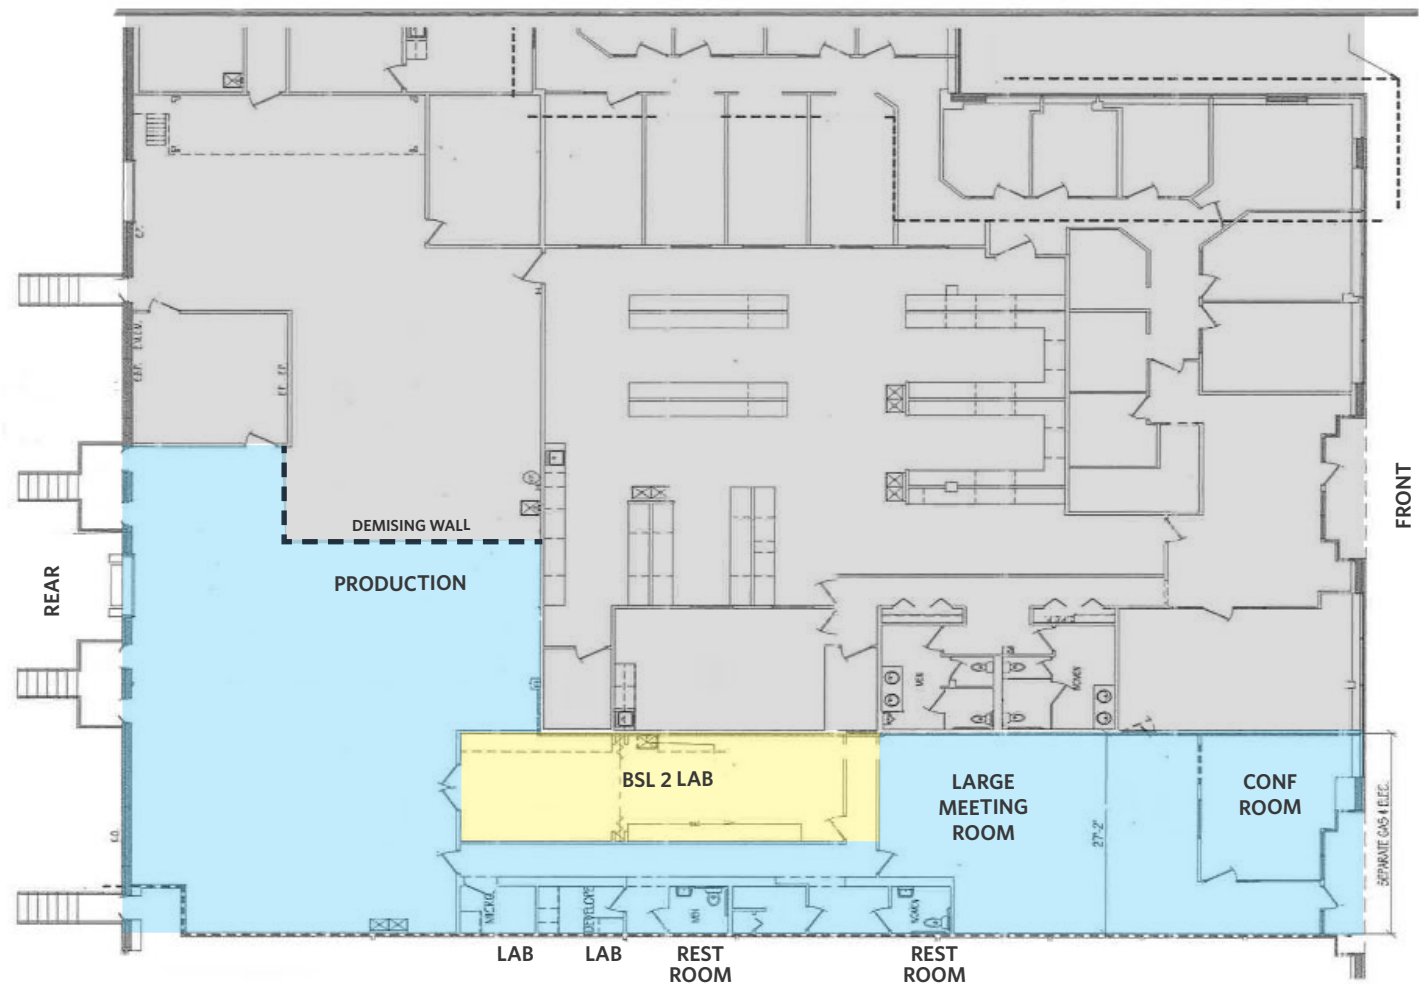

LOCATION

Abby Glassberg
aglassberg@klnb.com
443-574-1422

9881 Broken Land Pkwy, #300
Columbia, MD 21043
klnb.com

COLUMBIA GATEWAY

7155 Columbia Gateway Dr, Columbia, MD 21046
Howard County

FLOOR PLAN

KEY

- 4,042 SF AVAILABLE
- ADD'L 532 SF AVAILABLE
- ABN SPACE