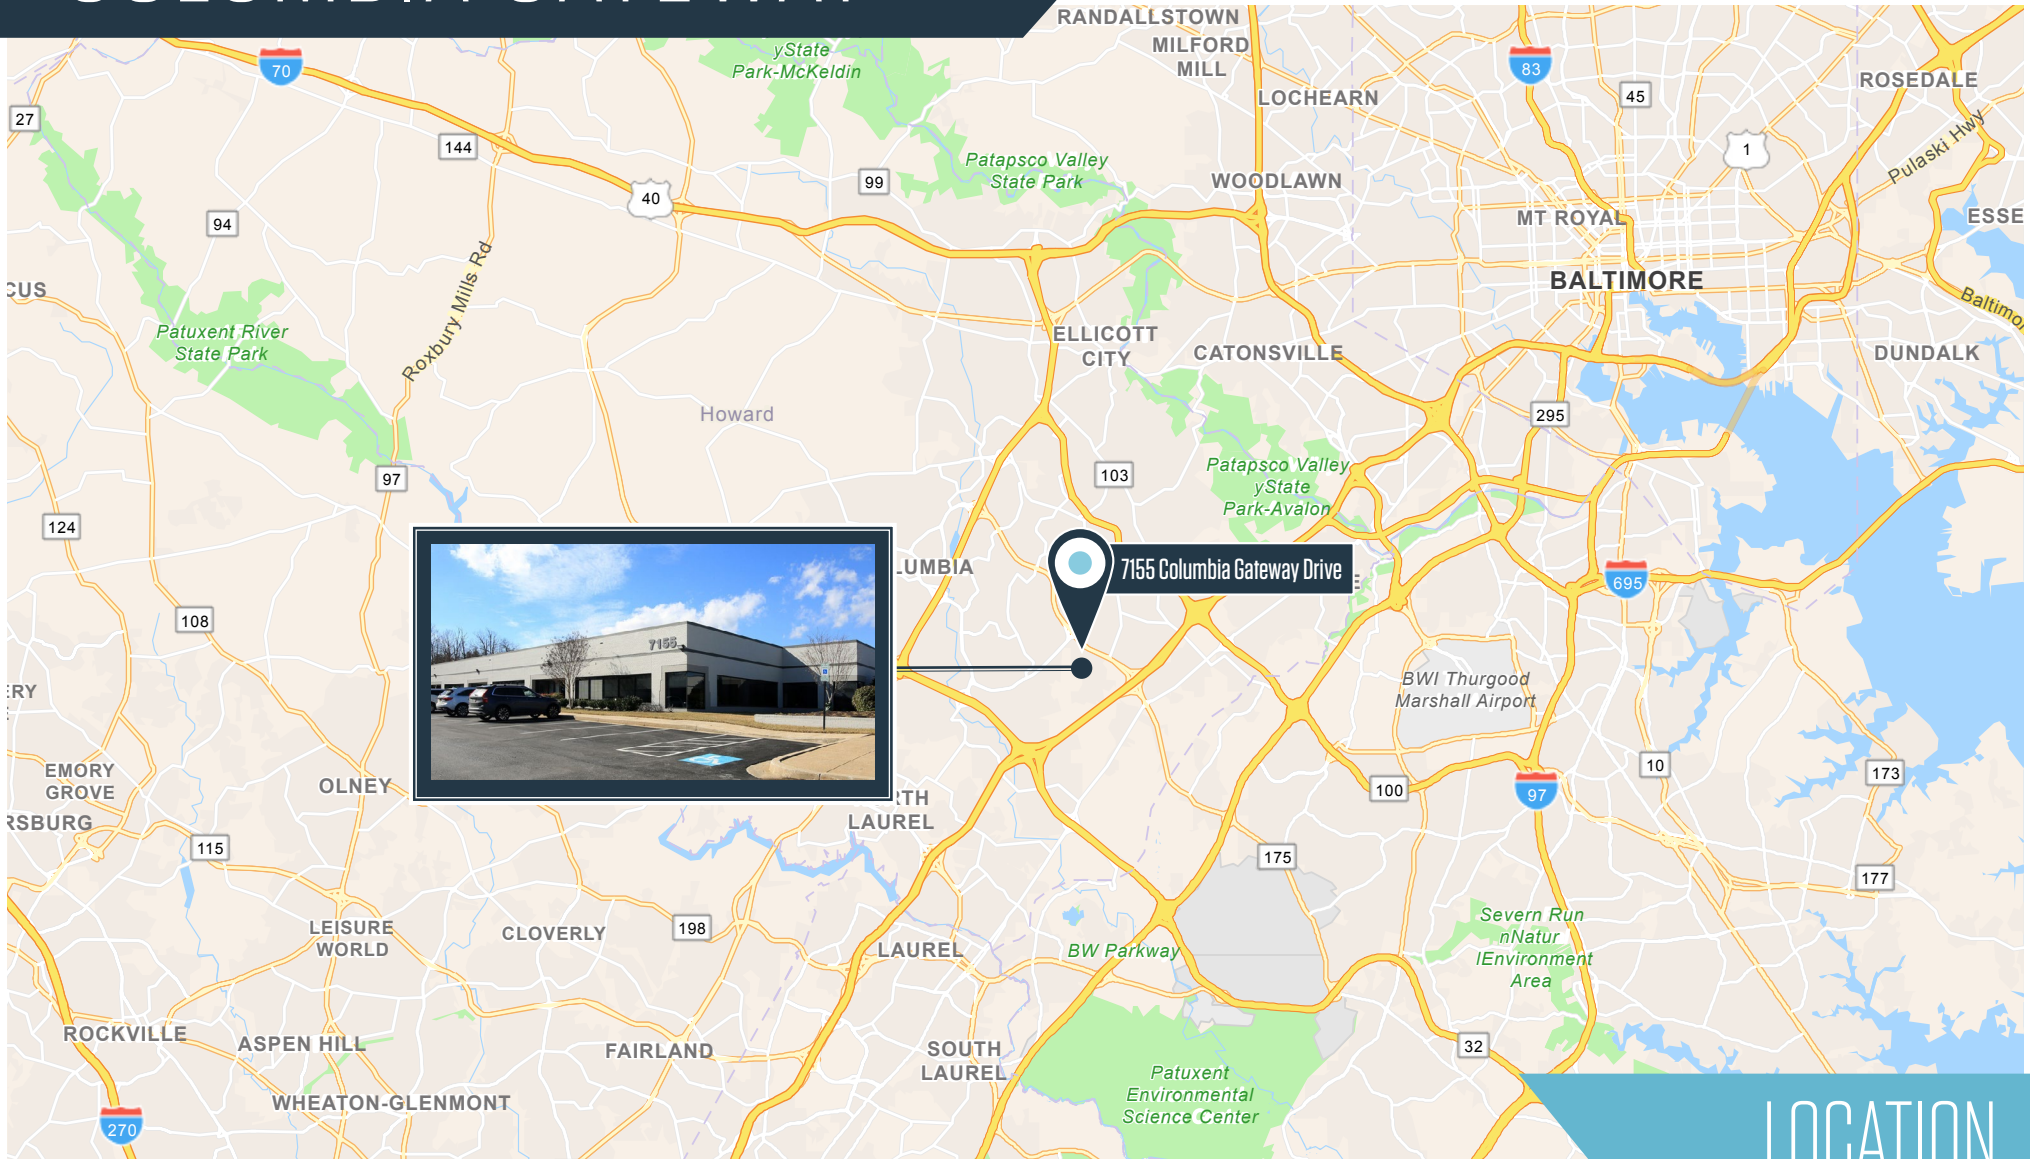

COLUMBIA GATEWAY

7155 Columbia Gateway Dr, Columbia, MD 21046
Howard County

FOR SUBLEASE

FEATURES

- **Available:** Up to 4,574 SF
- **Rare Tech/Biotech Lab & Production Space**

- **Located in Columbia Gateway**
- **Access:** Easy access to I-95, Route 29, and Route 175
- **Total Building Size:** 31,062 square feet
- **Parking:** 80 surface spaces
- **Acreage:** 3.31 acres
- **Zoning:** NT

NEARBY AMENITIES

STANFORD
GRILL

COSTCO
WHOLESALE

Abby Glassberg
aglassberg@klnb.com
443-574-1422

9881 Broken Land Pkwy, #300
Columbia, MD 21043
klnb.com

NAklnb

COLUMBIA GATEWAY

7155 Columbia Gateway Dr, Columbia, MD 21046
Howard County

LOCATION

Abby Glassberg
aglassberg@klnb.com
443-574-1422

9881 Broken Land Pkwy, #300
Columbia, MD 21043
klnb.com

COLUMBIA GATEWAY

7155 Columbia Gateway Dr, Columbia, MD 21046
Howard County

FLOOR PLAN

KEY

- 4,042 SF AVAILABLE
- ADD'L 532 SF AVAILABLE
- ABN SPACE

COLUMBIA GATEWAY

7155 Columbia Gateway Dr, Columbia, MD 21046
Howard County

MARKET AERIAL

Abby Glassberg
aglassberg@klnb.com
443-574-1422

9881 Broken Land Pkwy, #300
Columbia, MD 21043
klnb.com

COLUMBIA GATEWAY