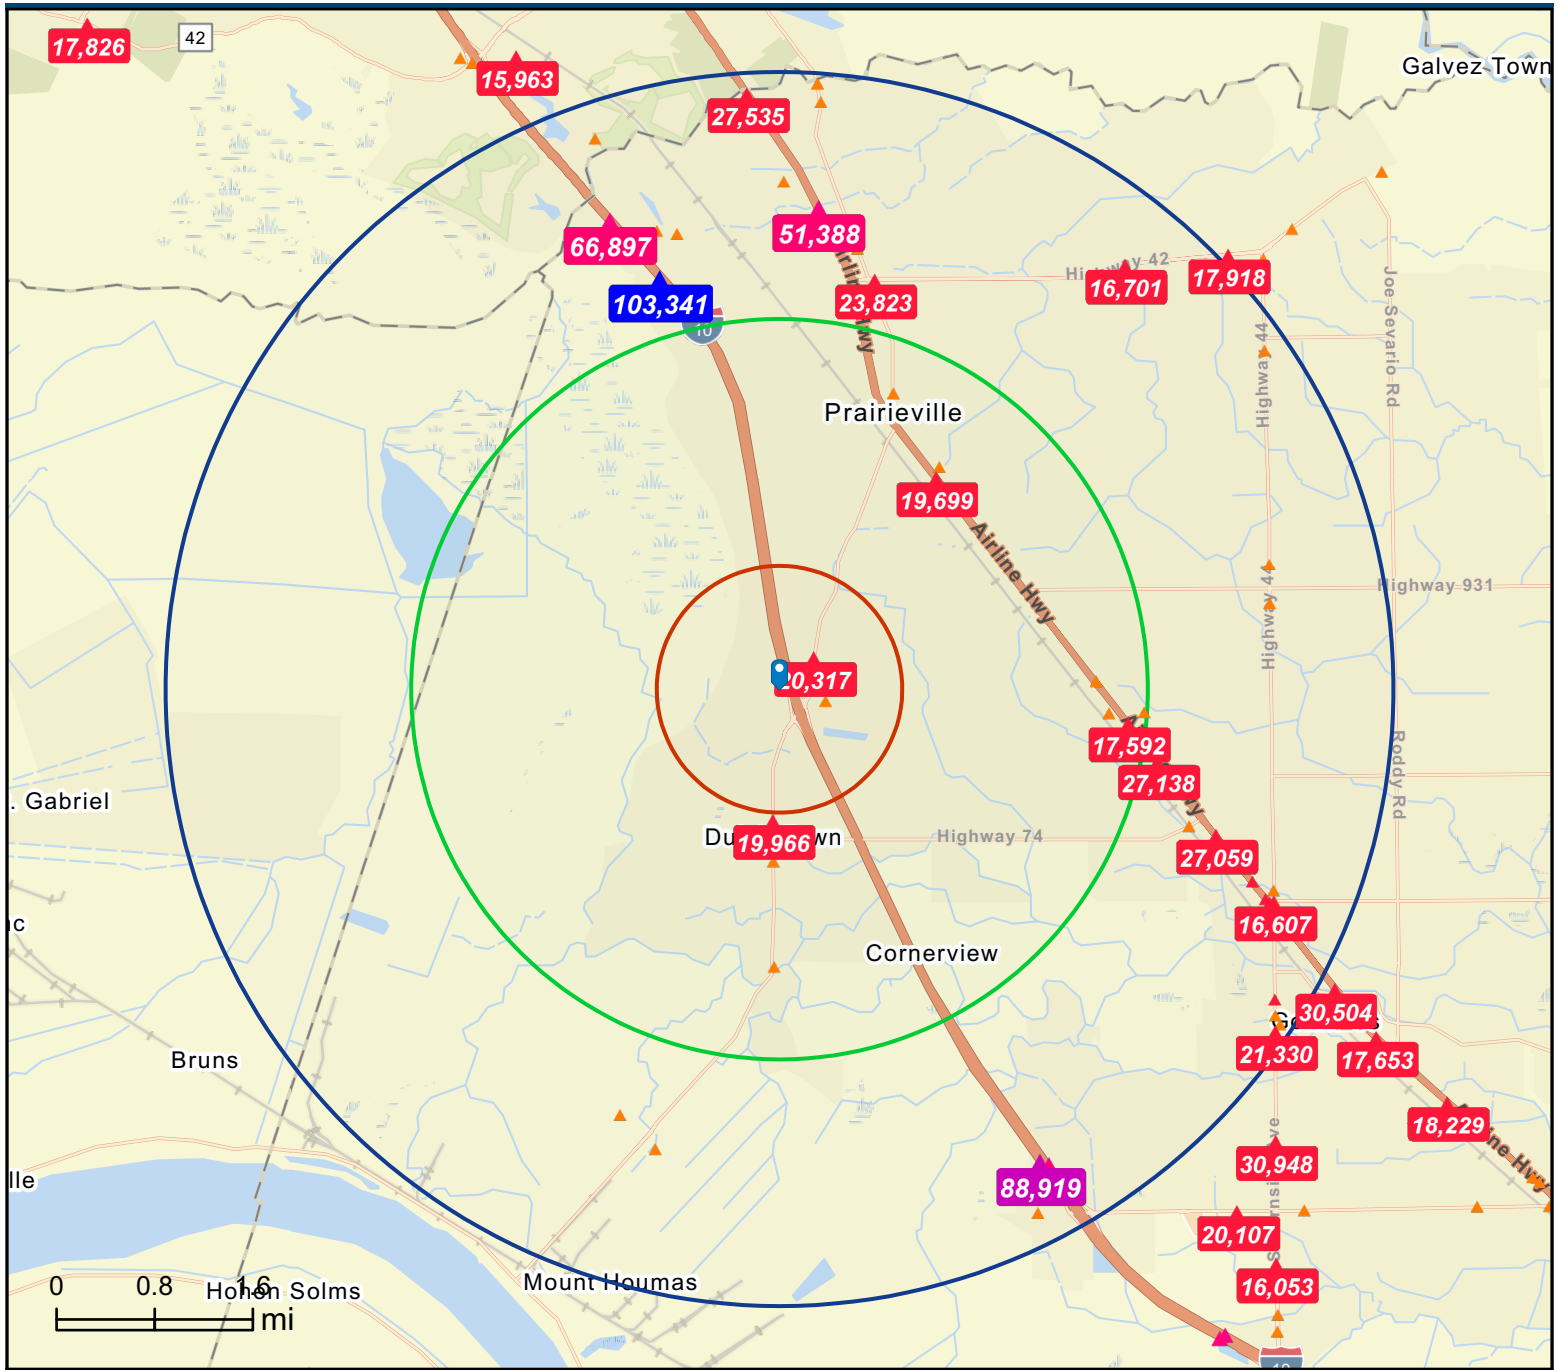

70769
70769, Prairieville, Louisiana
Rings: 1, 3, 5 mile radii

Prepared by Esri
Latitude: 30.27228
Longitude: -90.98819

- Average Daily Traffic Volume**
- ▲ Up to 6,000 vehicles per day
 - ▲ 6,001 - 15,000
 - ▲ 15,001 - 30,000
 - ▲ 30,001 - 50,000
 - ▲ 50,001 - 100,000
 - ▲ More than 100,000 per day