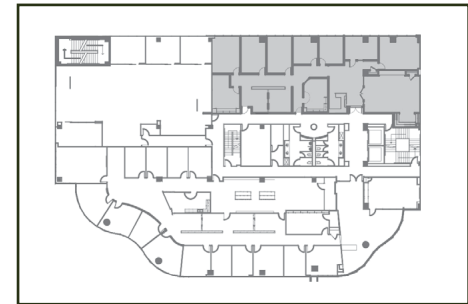

LENOX OVERLOOK

3391 Peachtree Rd NE
Atlanta, GA 30326

SUITE 330 - 4,694 RSF

TOUR THE SPACE

KEY PLAN

Greg Frankum

404.842.6565

Greg.Frankum@transwestern.com