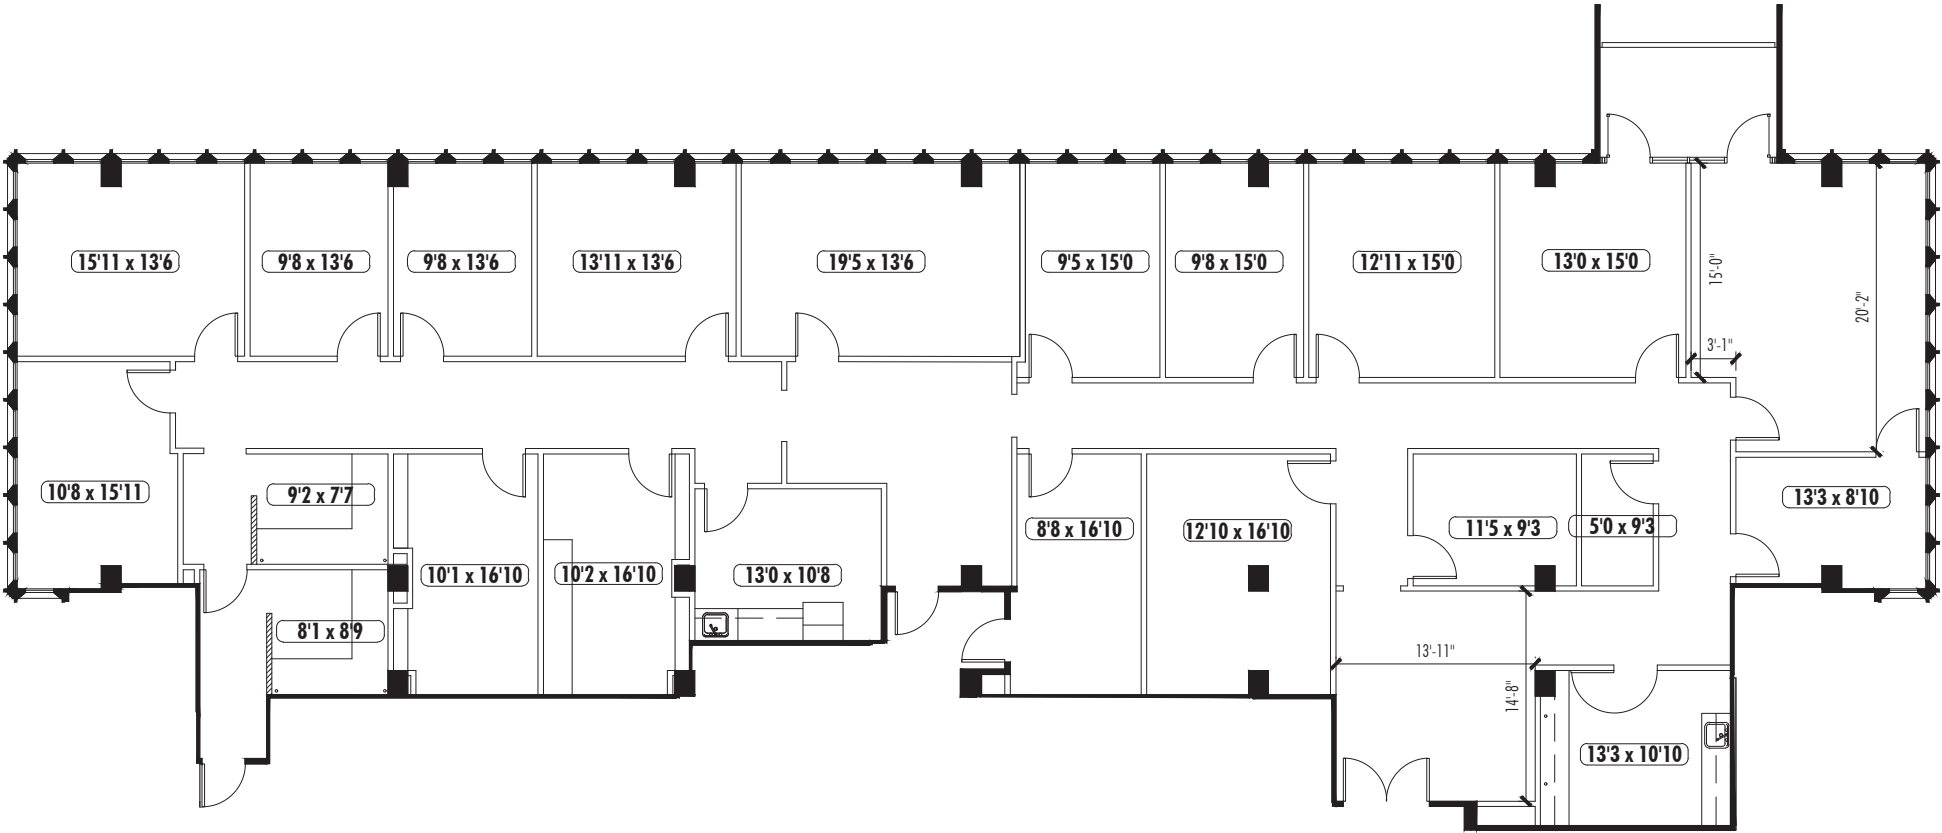

# TOWER 229, SUITE 705

5,792 RSF

KEY PLAN

PEACHTREE  
CENTER