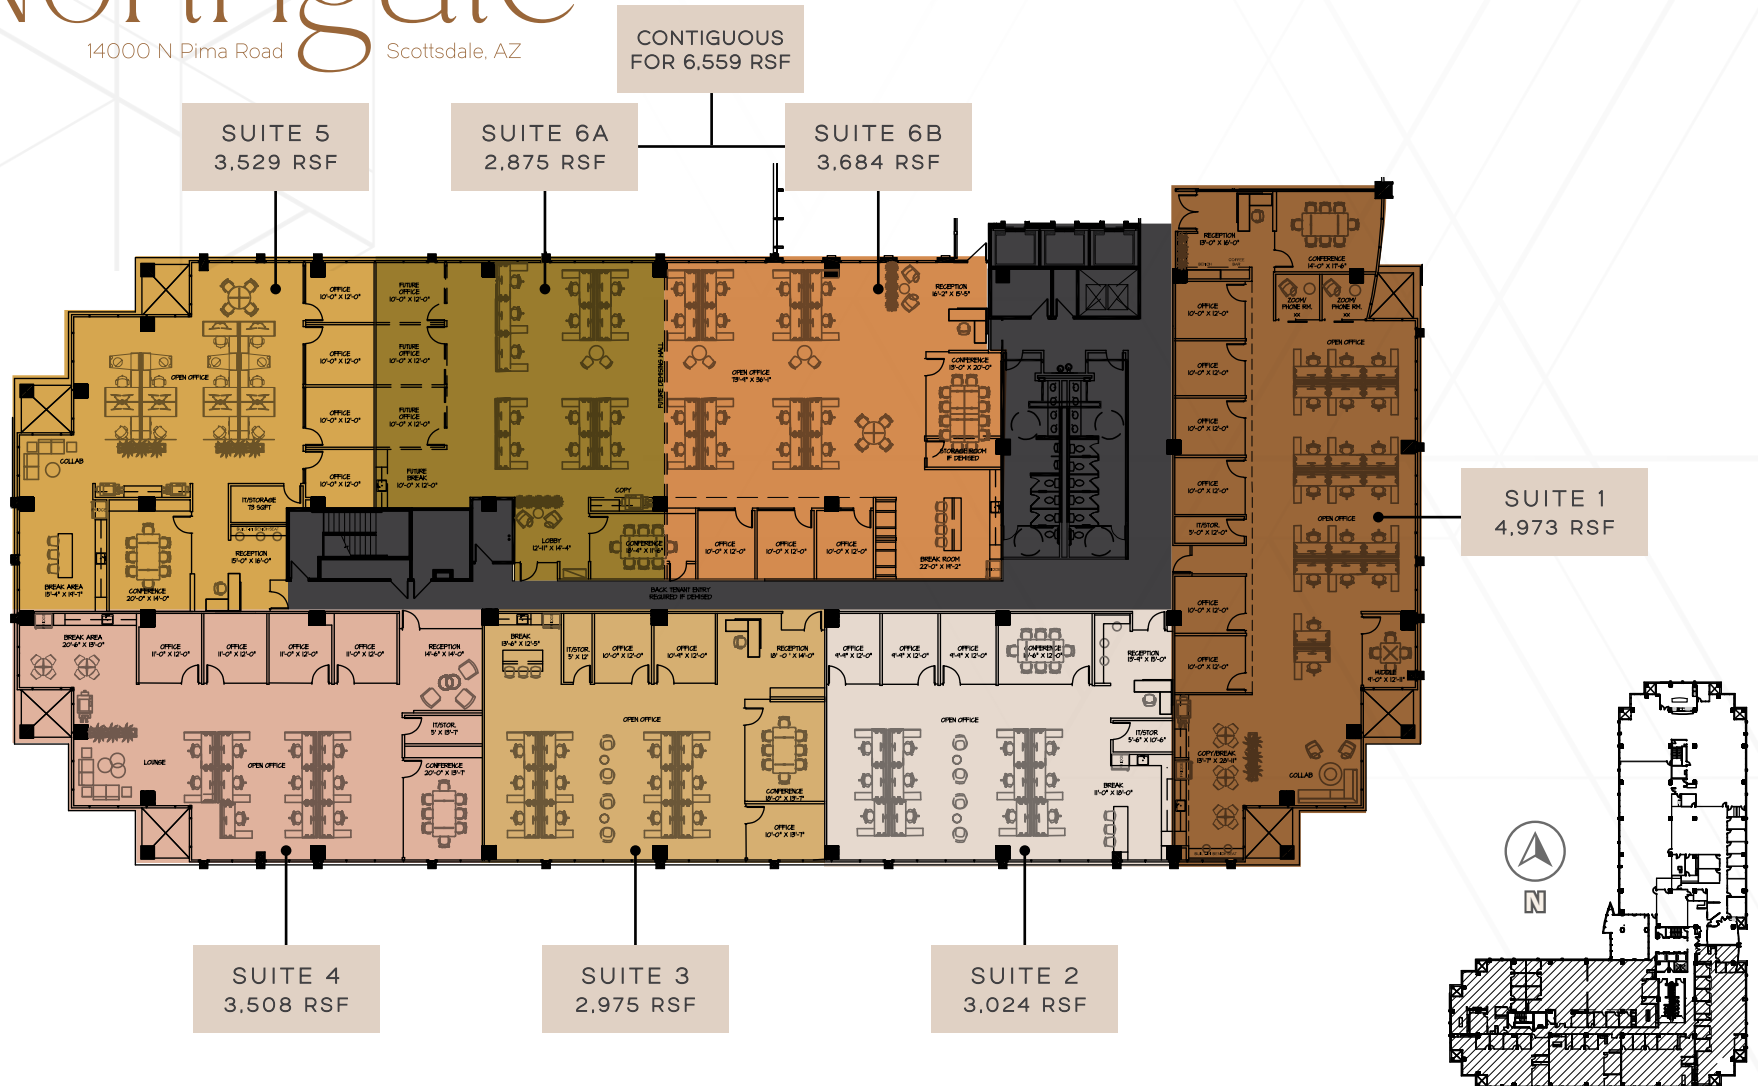

Pima Northgate

14000 N Pima Road Scottsdale, AZ

3RD FLOOR | ±24,568 RSF

TIM WHITTEMORE
Senior Director
+1 602 229 5931
tim.whittemore@cushwake.com

PATRICK SCHRIMSHER
Director
+1 602 468 8529
patrick.schrimsher@cushwake.com