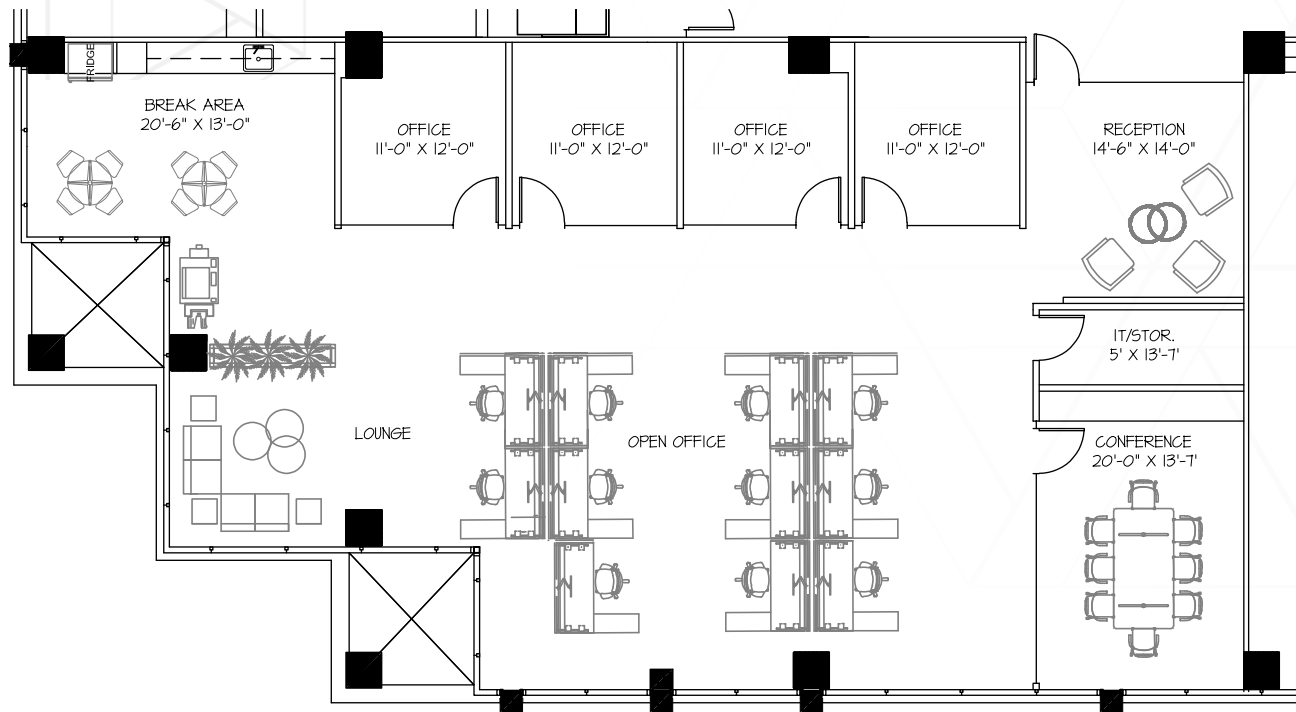

Pima Northgate

14000 N Pima Road Scottsdale, AZ

3RD FLOOR SUITE 4 | ±3,508 RSF

TIM WHITTEMORE

Senior Director

+1 602 229 5931

tim.whittemore@cushwake.com

PATRICK SCHRIMSHER