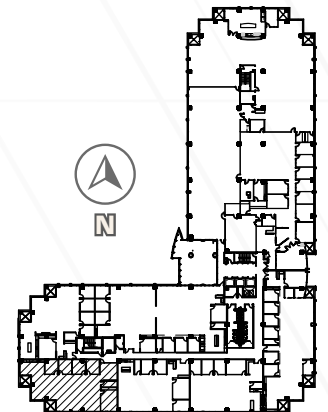

Pima Northgate

14000 N Pima Road Scottsdale, AZ

3RD FLOOR SUITE 4 | ±3,508 RSF

TIM WHITTEMORE

Senior Director

+1 602 229 5931

tim.whittemore@cushwake.com

PATRICK SCHRIMSHER

Director

+1 602 468 8529

patrick.schrimsher@cushwake.com