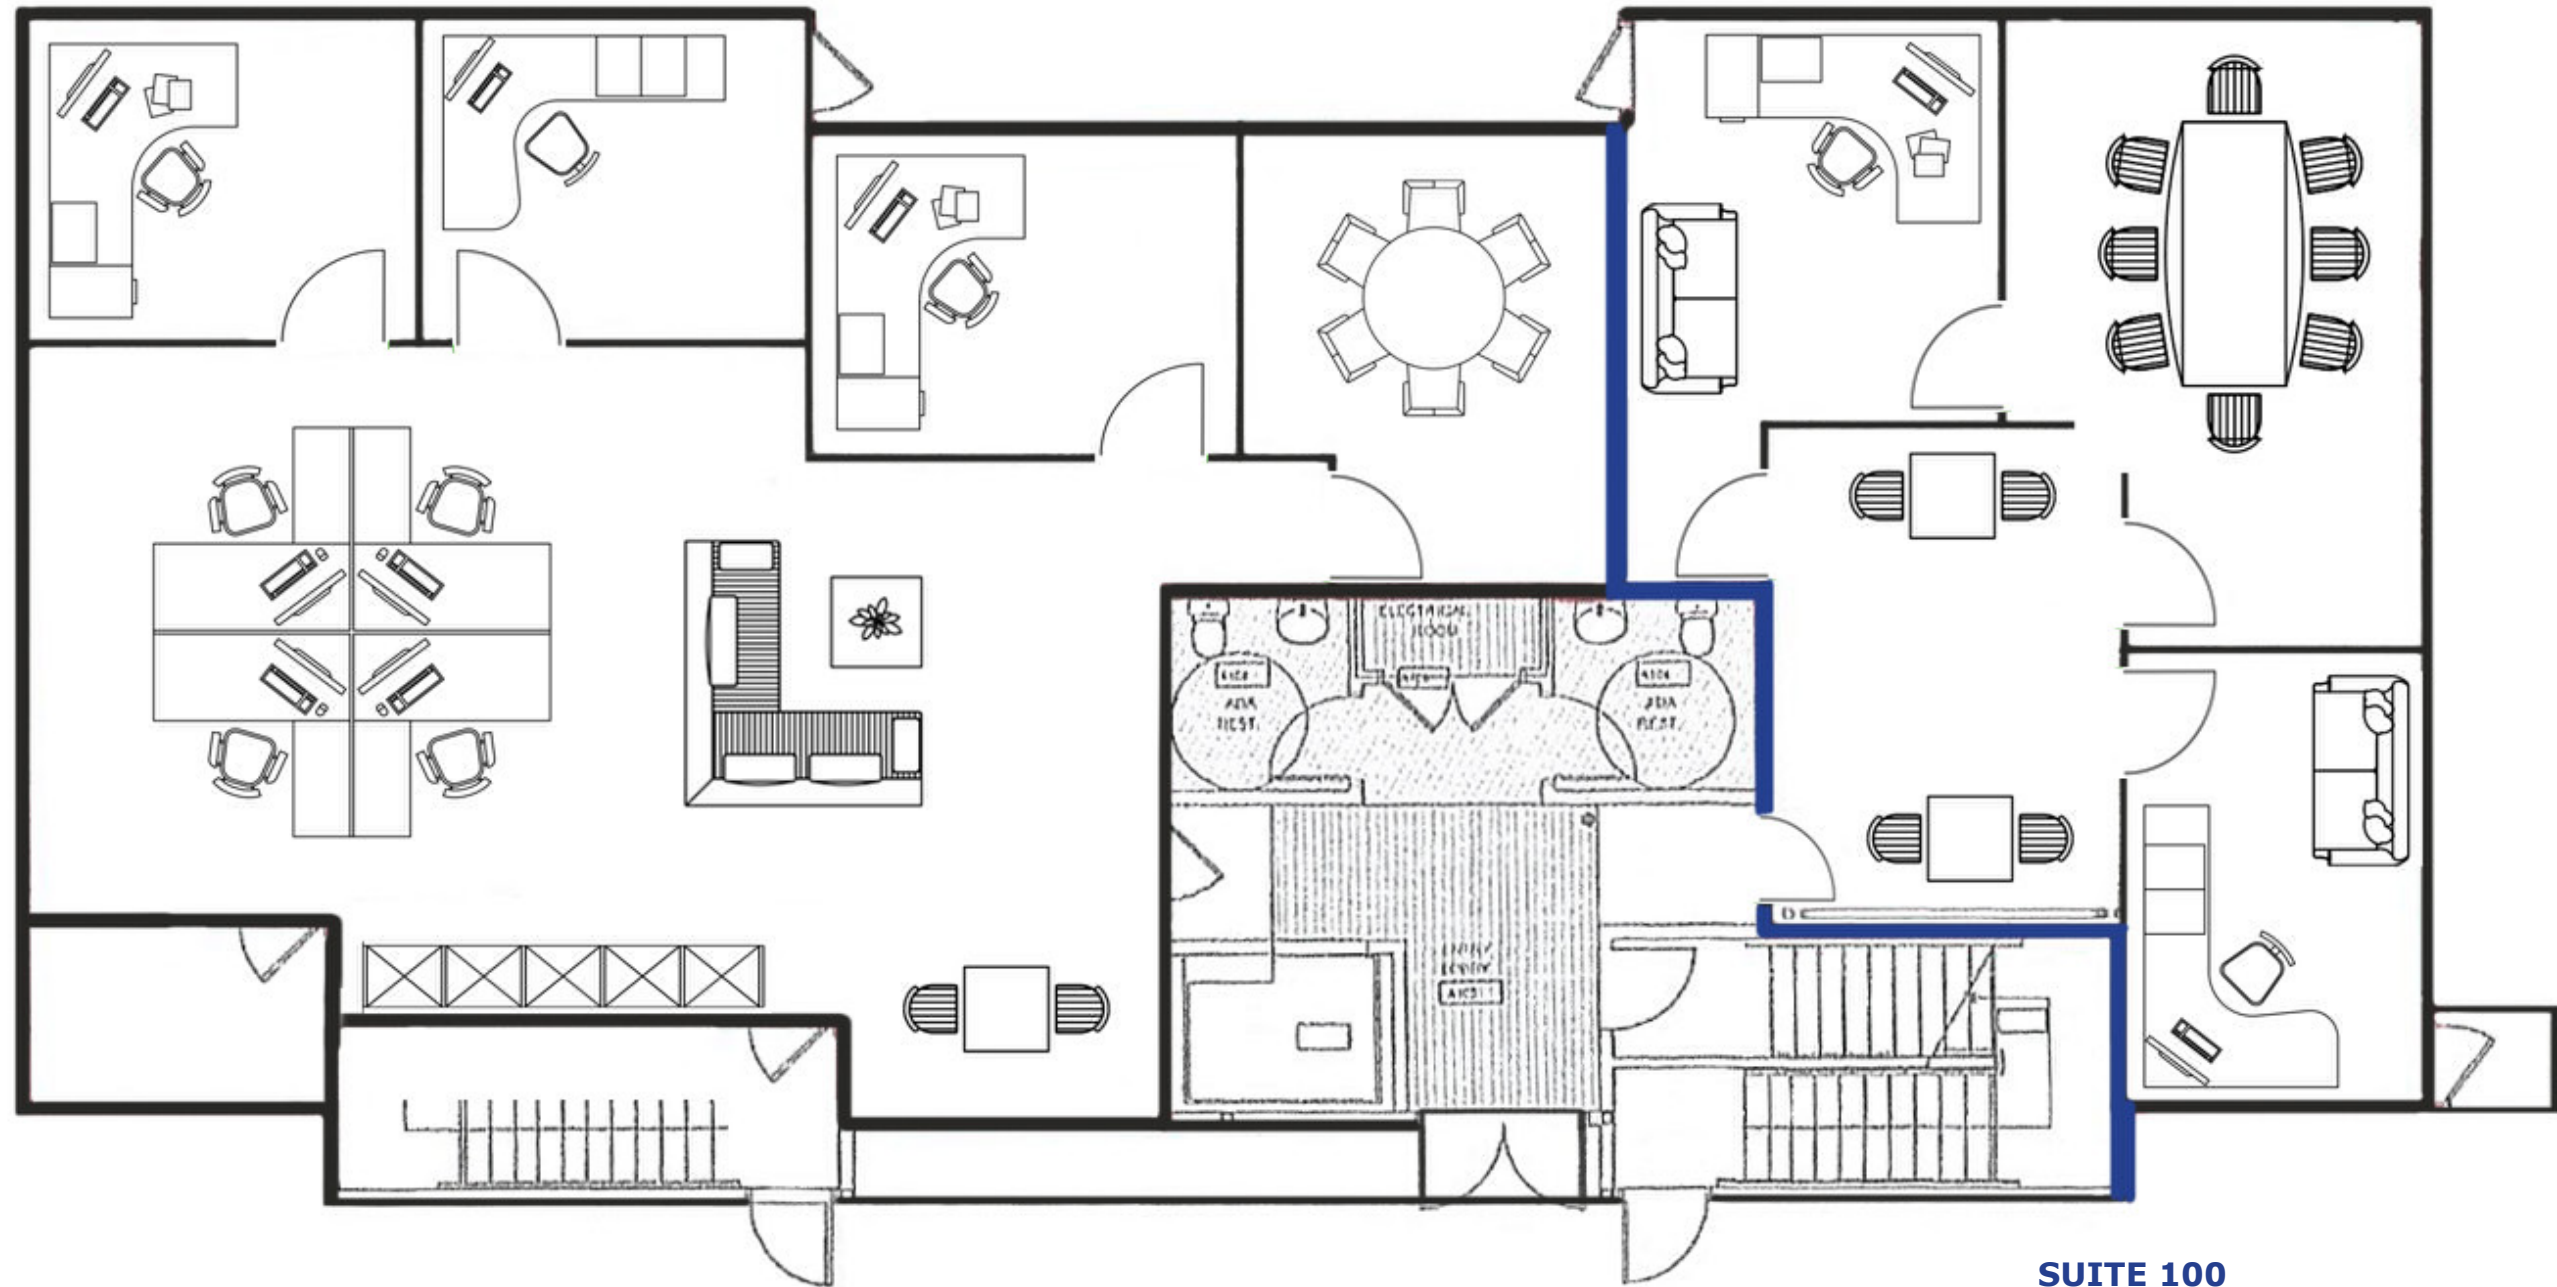

**SALMON BAY MARINE CENTER**

SBMC LLC  
2296 W COMMODORE WAY · FIRST FLOOR · SEATTLE, WA USA

**SUITE 110**  
1,917 RSF

**SUITE 100**  
1,153 RSF