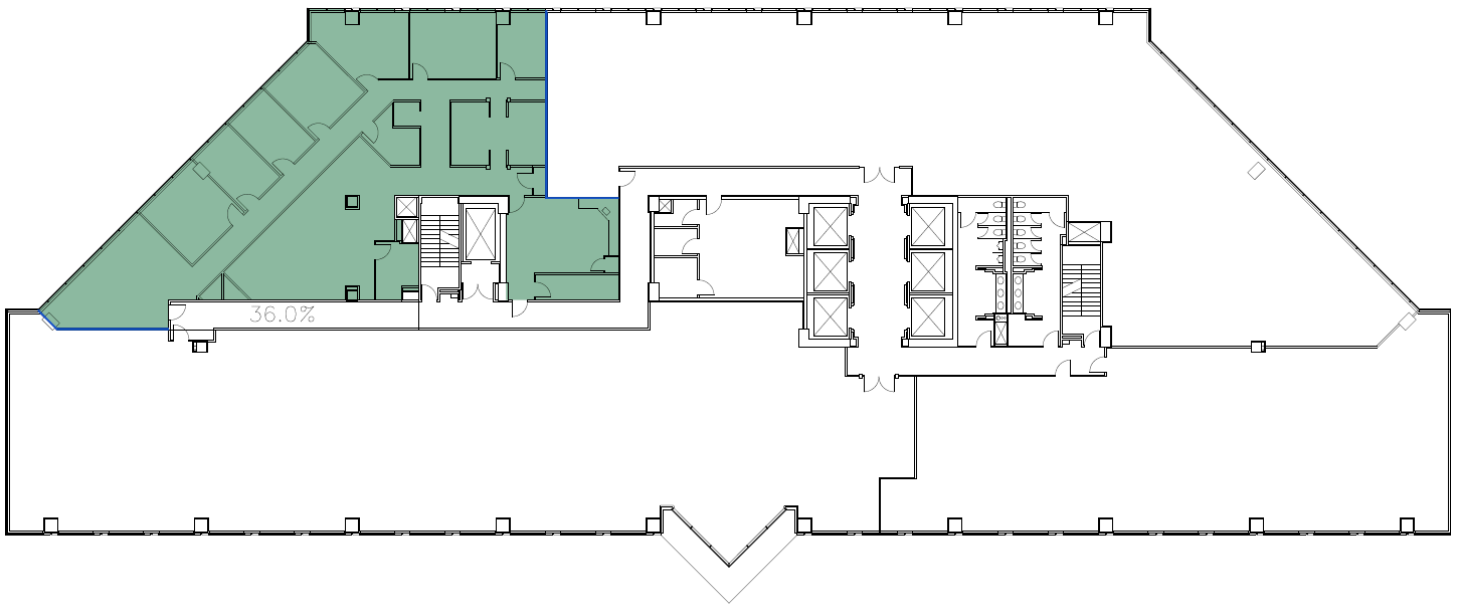

WARREN PLACE

Two Warren Place

DETAILS

Available Suite:	1490
Suite SqFt:	5,132
Building Size:	489,903
Price/SF:	\$27.00

6120 S Yale Ave
Tulsa, OK 74136

Warren Place at 61st and Yale. Located next to Mahogany Prime Steakhouse, Pub W, Neighborhood Jam, Starbucks, and more. Two Warren Place offers spectacular natural light and extensive views of Tulsa.

- 24/7 Controlled Access
- 24/7 On-Site Security
- 6 Story Parking Garage with Canopied Walkways
- Fully Paved & Lit Walking Trails
- Saint Francis HealthZone Coporate Discounted Rates