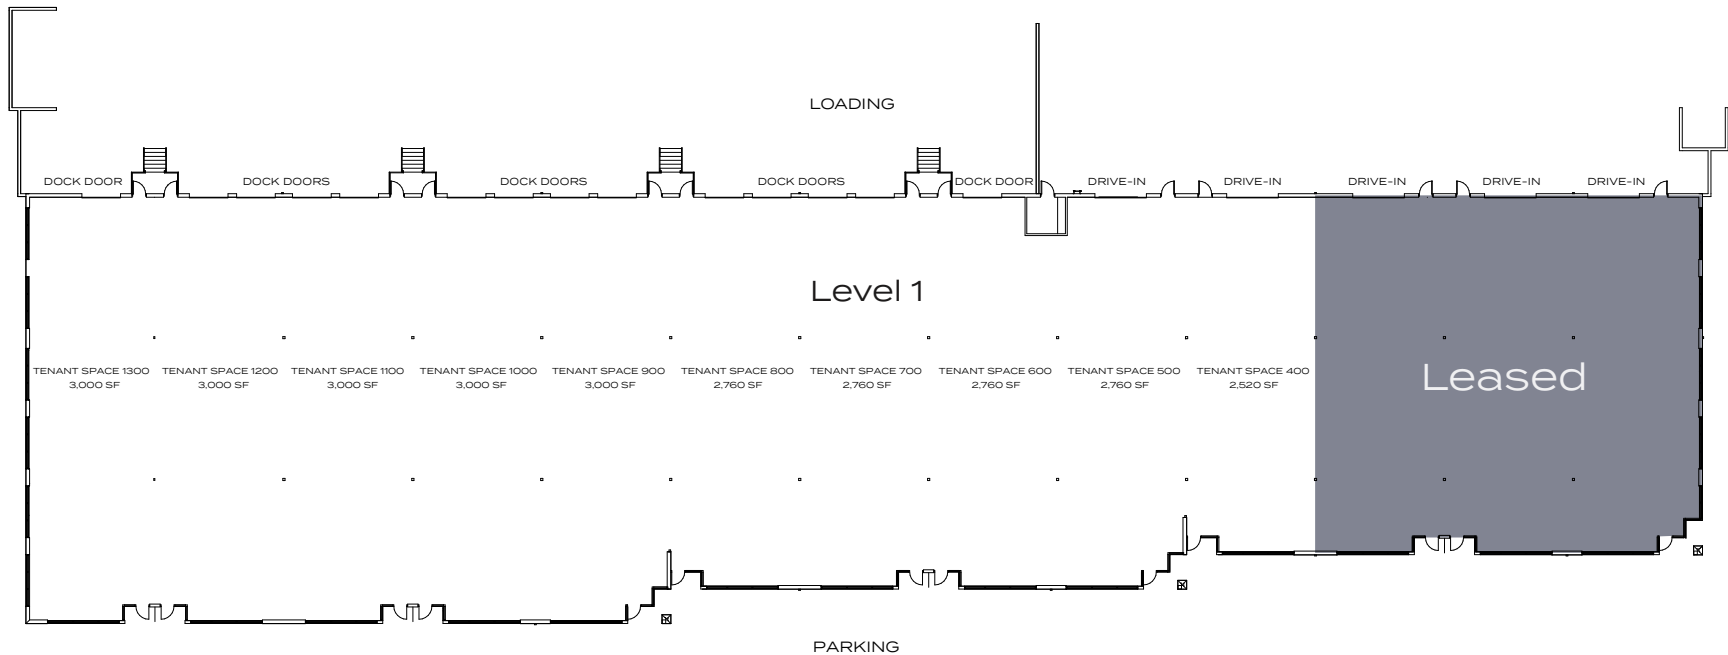

Total SF Available:

2,520 SF up to 33,930 SF

PATRICK MCGETTIGAN
+1 303 217 7956
patrick.mcgettigan@jll.com

JONATHAN SHIRAZI
+1 303 217 7968
jonathan.shirazi@jll.com

MICHAEL CRANE
+1 303 260 6533
michael.crane@jll.com