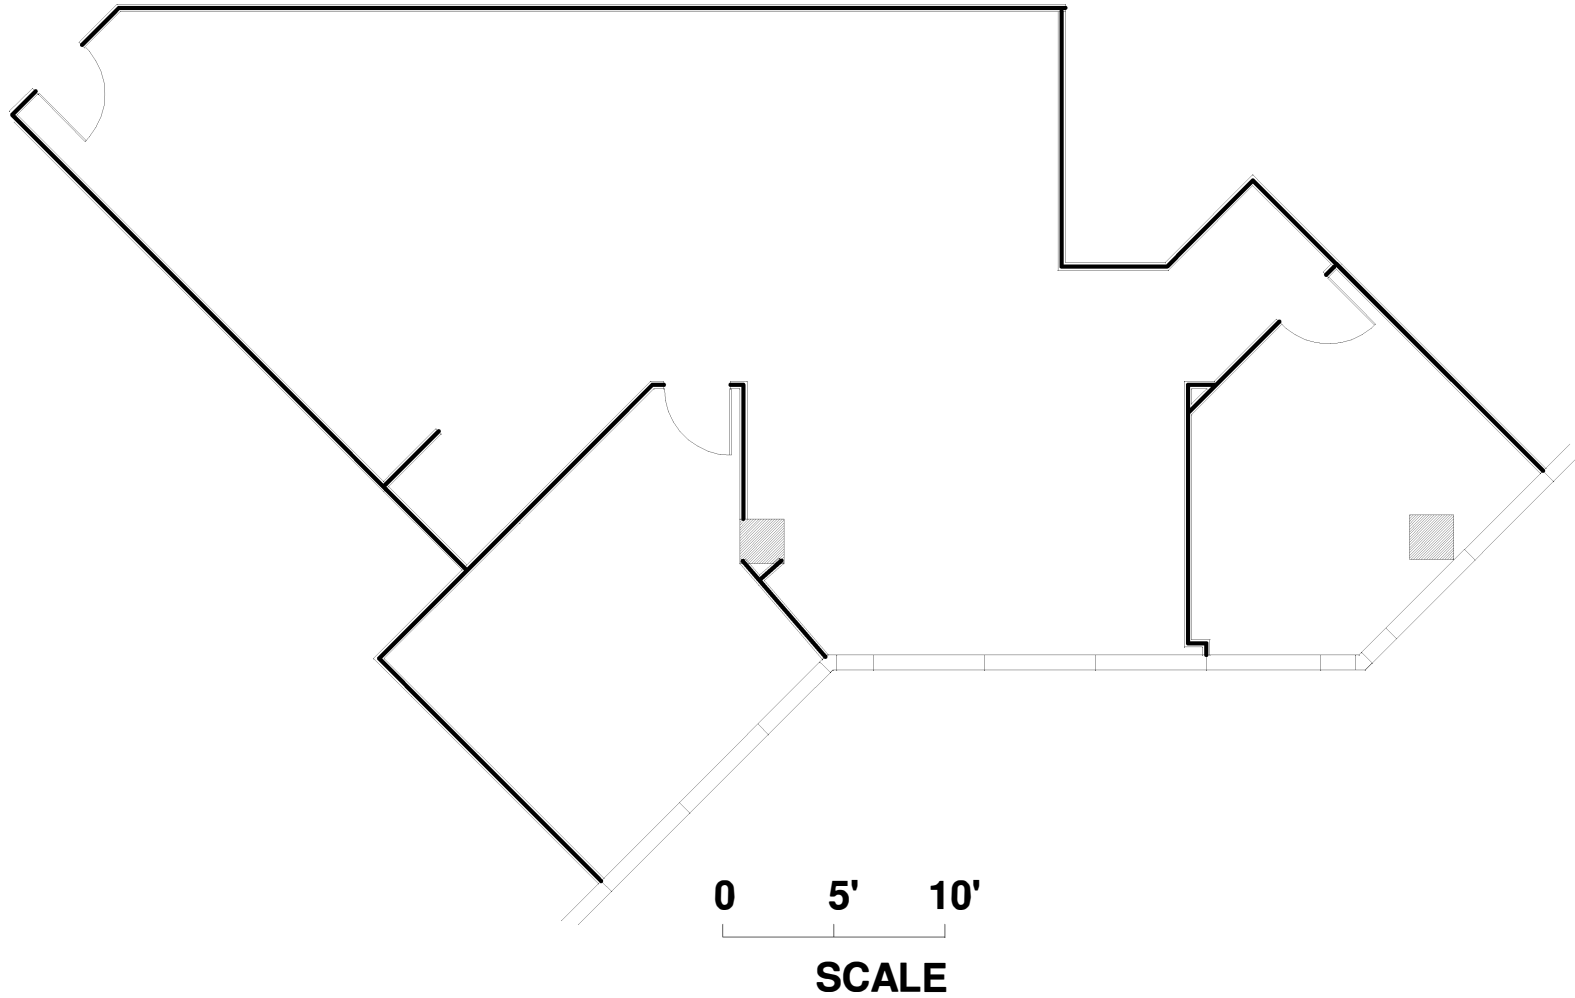

8600 FREEPORT | 8600 FREEPORT PARKWAY, IRVING, TX 75063

AVAILABLE

SUITE 450 | 1,994 RSF AVAILABLE

FOR MORE INFORMATION, PLEASE CONTACT:

LINDSAY WOLCOTT BROWN | 214.538.6224
Vice President
Lindsay.Wolcott@foundrycommercial.com