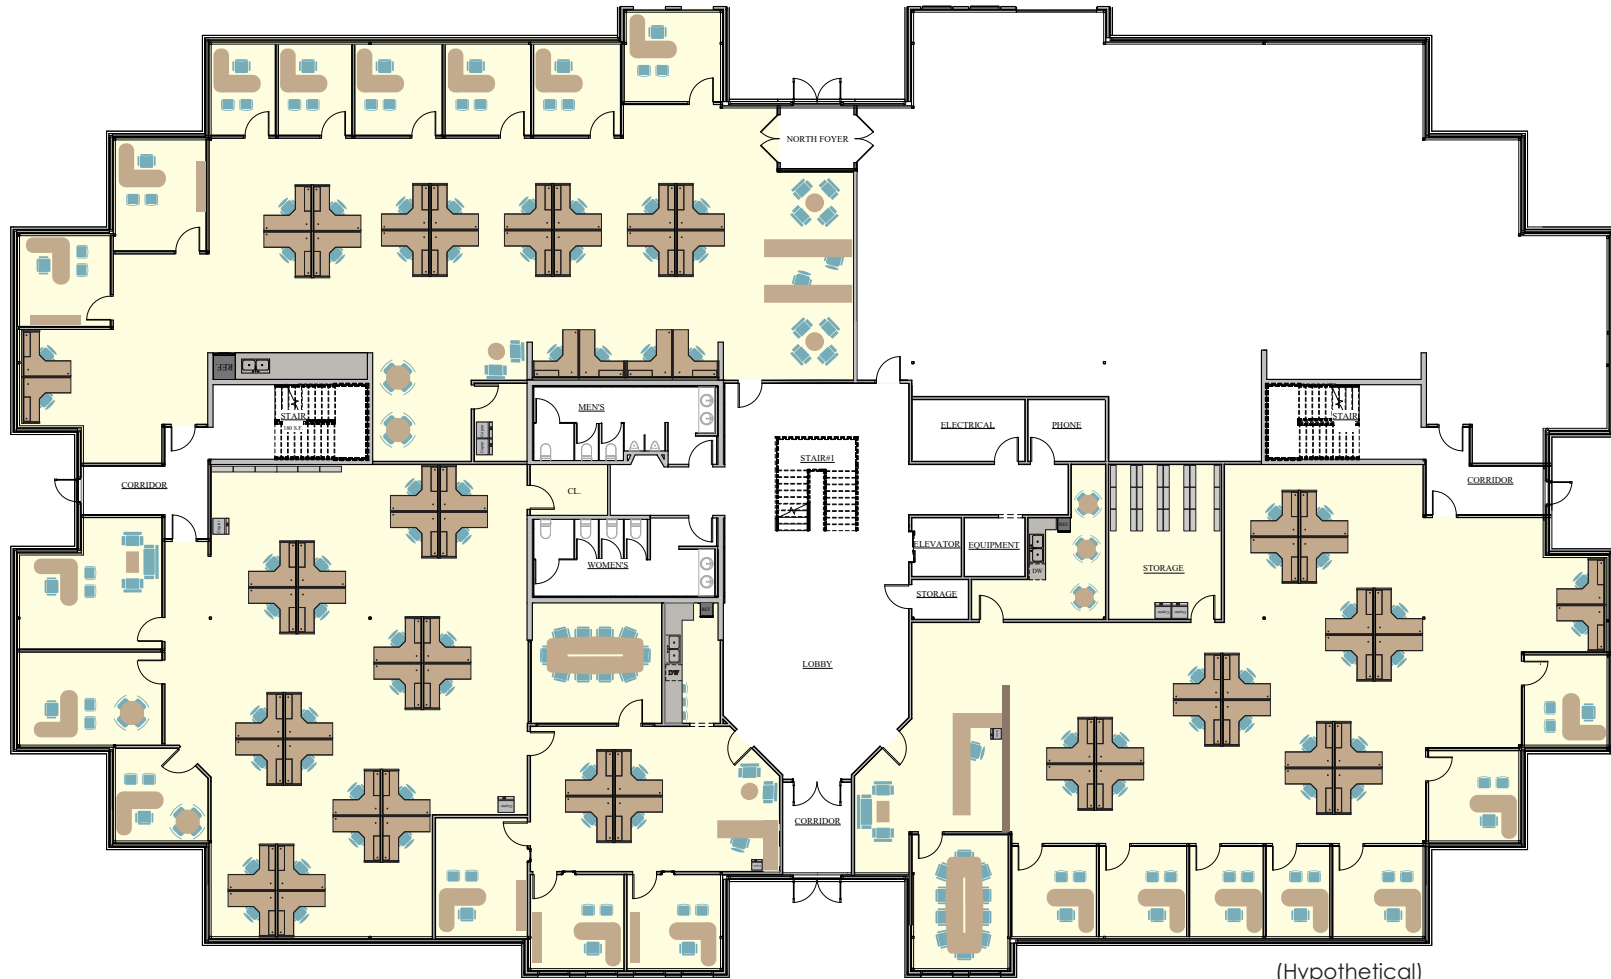

# Peakview V

1241 West Mineral Ave, Littleton, CO 80120

(Hypothetical)