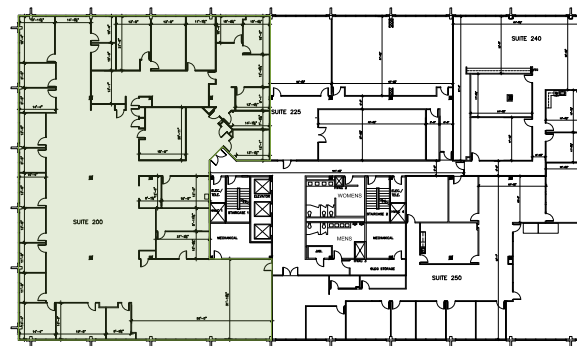

FLOOR PLANS Second Floor

Suite 200 | SF: 13,772

For information contact:
IGNACIO FELLER
Commercial Real Estate Director
(847) 777-9513
ifeller@ohareoffices.com
OhareOffices.com