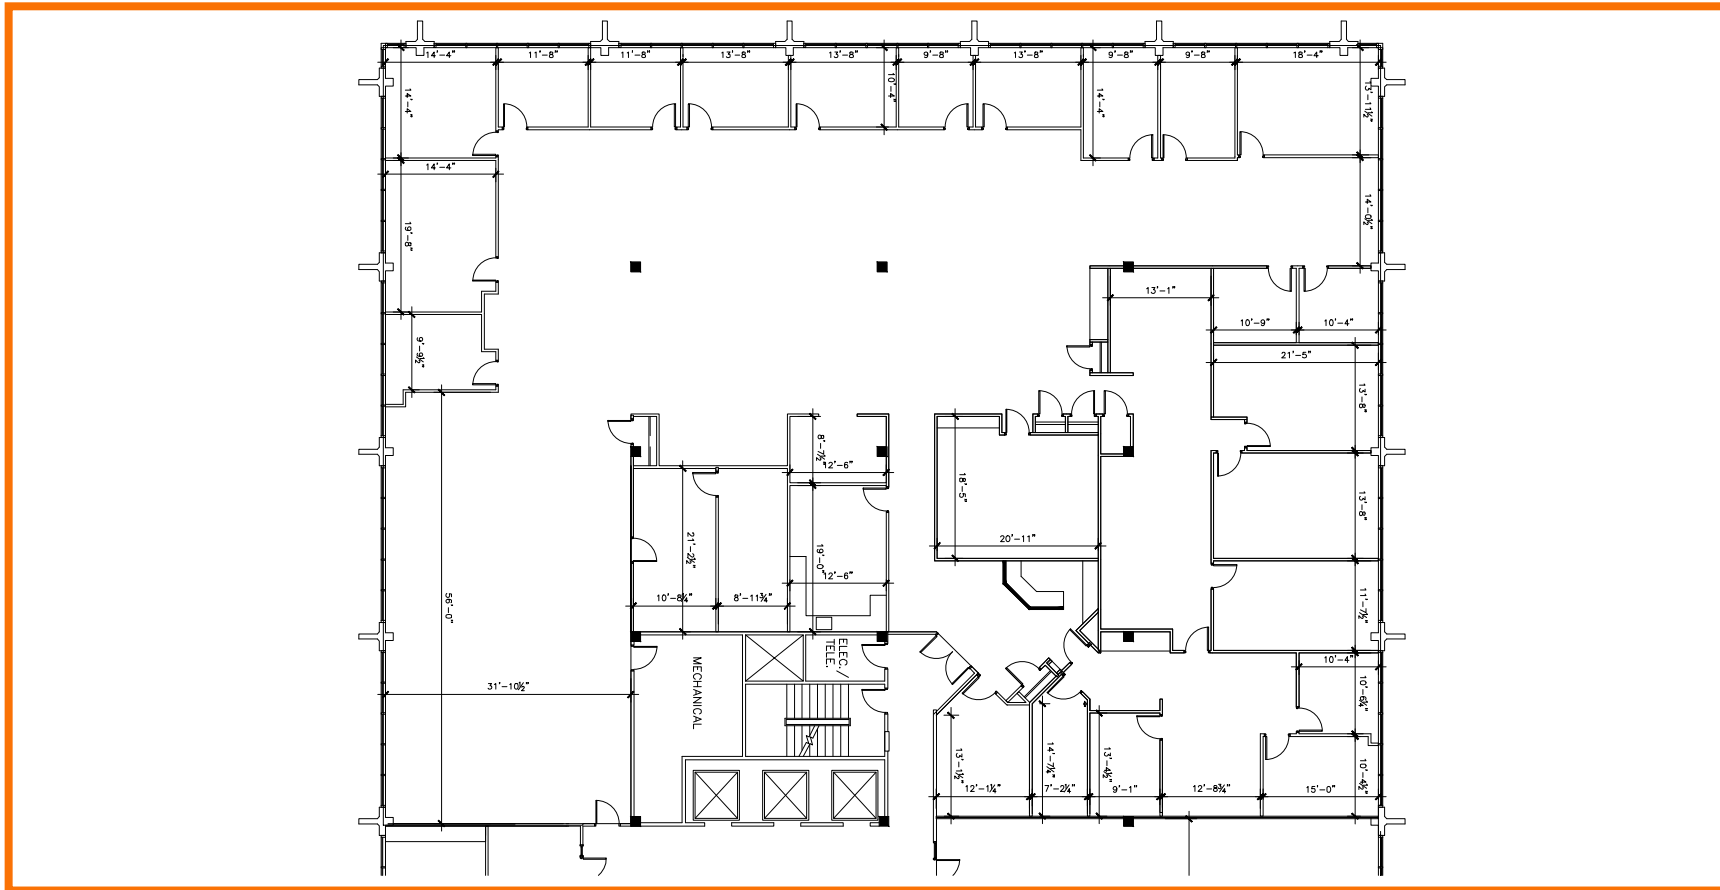

FLOOR PLANS Second Floor

Suite 200 | SF: 13,772

For information contact:
IGNACIO FELLER
Commercial Real Estate Director
(847) 777-9513
ifeller@ohareoffices.com
OhareOffices.com