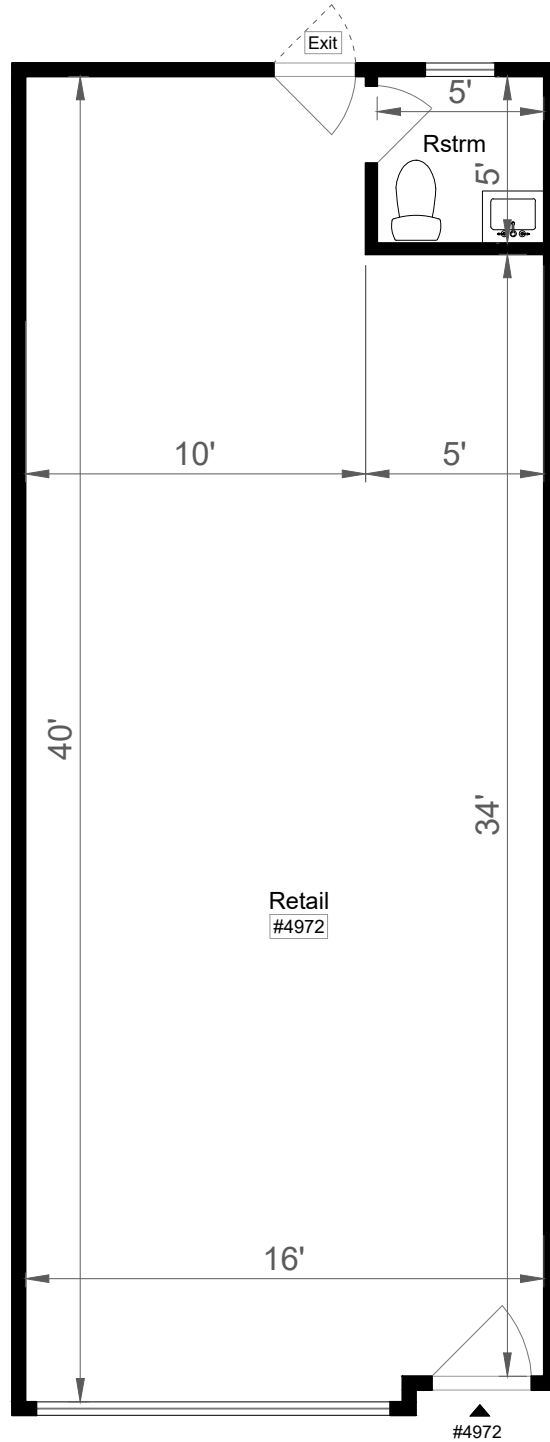

4972 EAGLE ROCK BOULEVARD

LOS ANGELES, CA 90041

Estimated Total Square Footage: 660 SQ FT
Calculated from outside face of exterior walls and center line of demising walls.

FLOOR PLAN