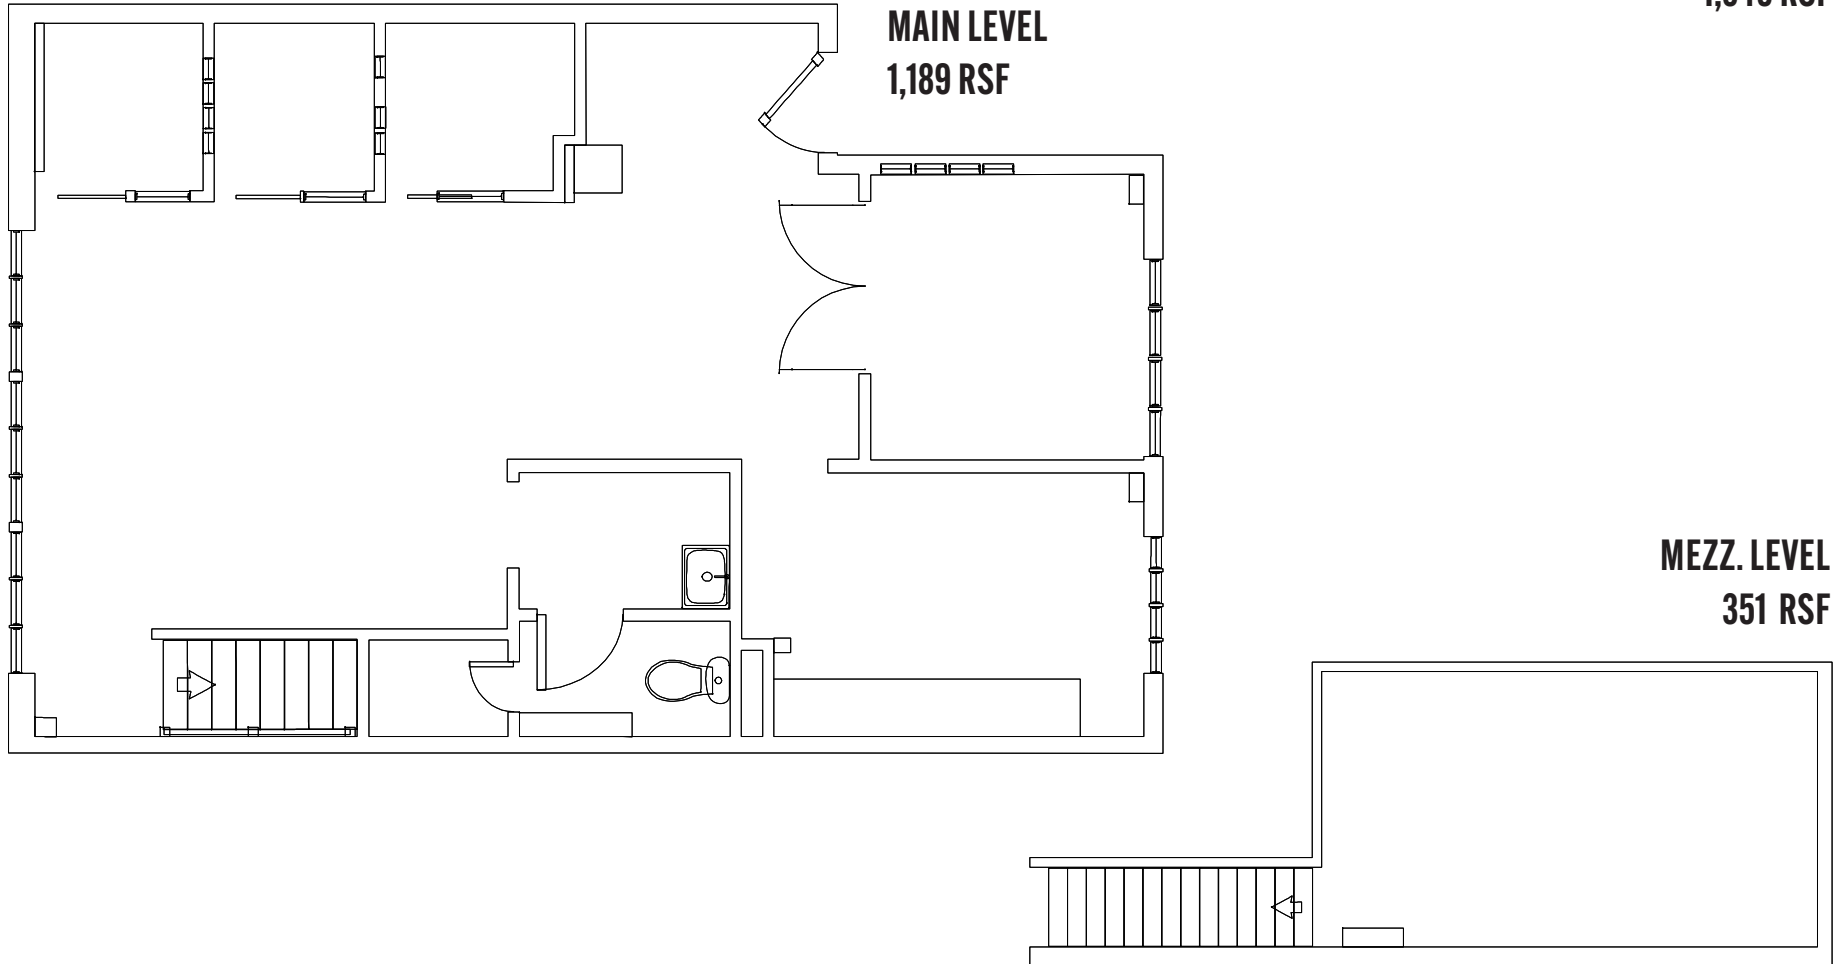

THE FOUNDRY

SUITE B
1,540 RSF

CONTACT:

CHARLEY LEAVITT
704.634.8254
charley.leavitt@streamrealty.com

GRANT KEYES
980.378.1521
grant.keyes@streamrealty.com

KENNEDY FERTITTA
704.962.7430
kennedy.fertitta@streamrealty.com