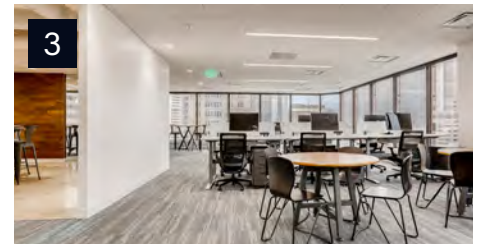

Suite 1310

4,435 SF

VIDEO TOUR →

New common area amenities • Updated lobby

VIEW AMENITIES →

DOWNLOAD BROCHURE ↘

NEWMARK

Jamie Gard