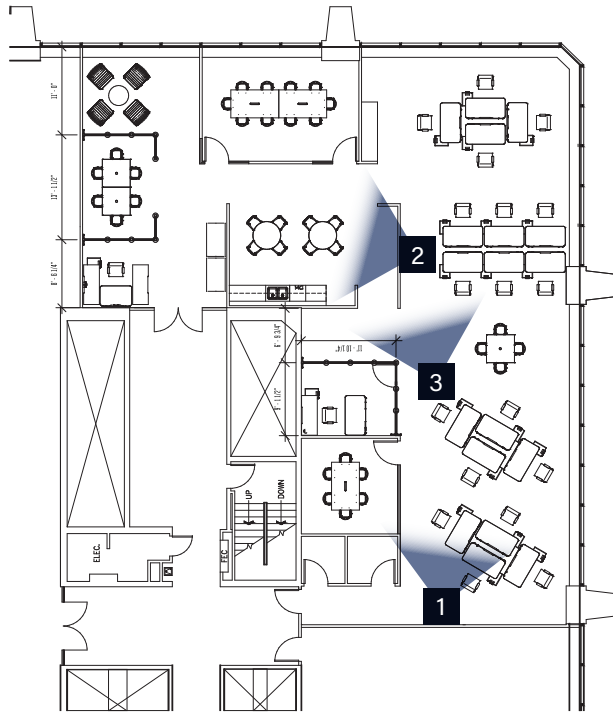

Suite 1310

4,435 SF

VIDEO TOUR →

New common area amenities • Updated lobby

VIEW AMENITIES →

DOWNLOAD BROCHURE ↘

NEWMARK

Jamie Gard