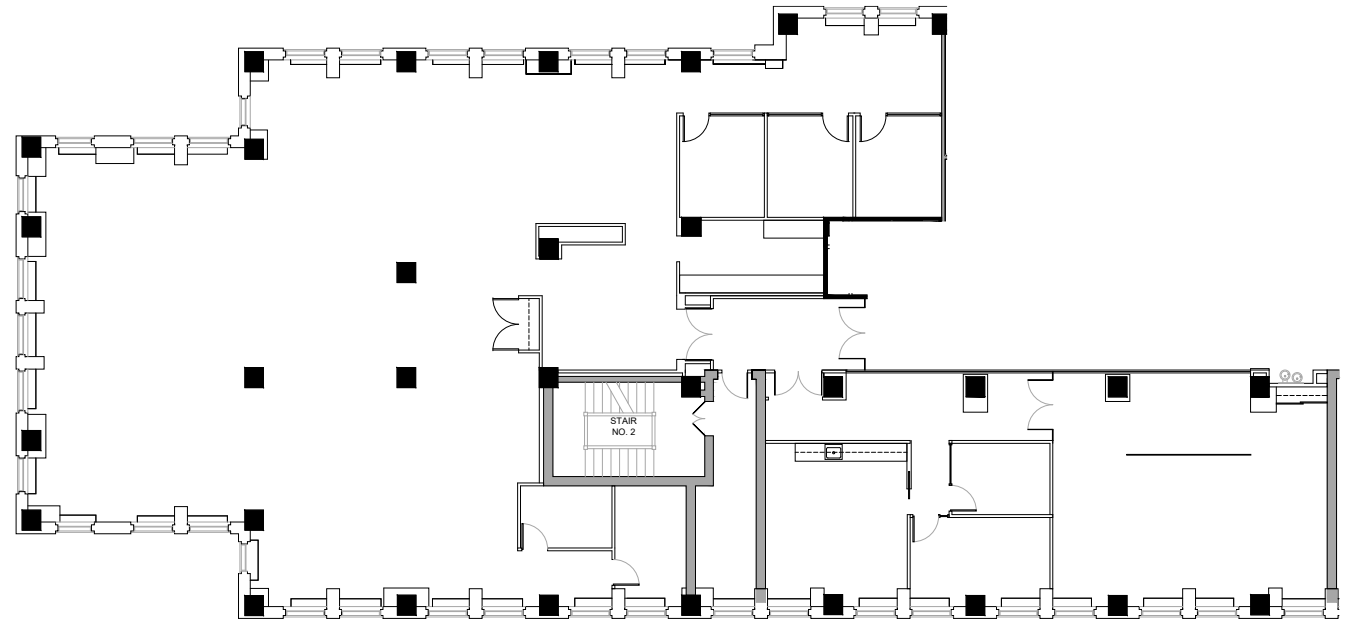

SUITE 2500

9,171 RSF

AVAILABLE IMMEDIATELY

 Transwestern

Eric Myers

John Nelson

Charlotte Evans

312.881.7000

CIVIC
20 N WACKER