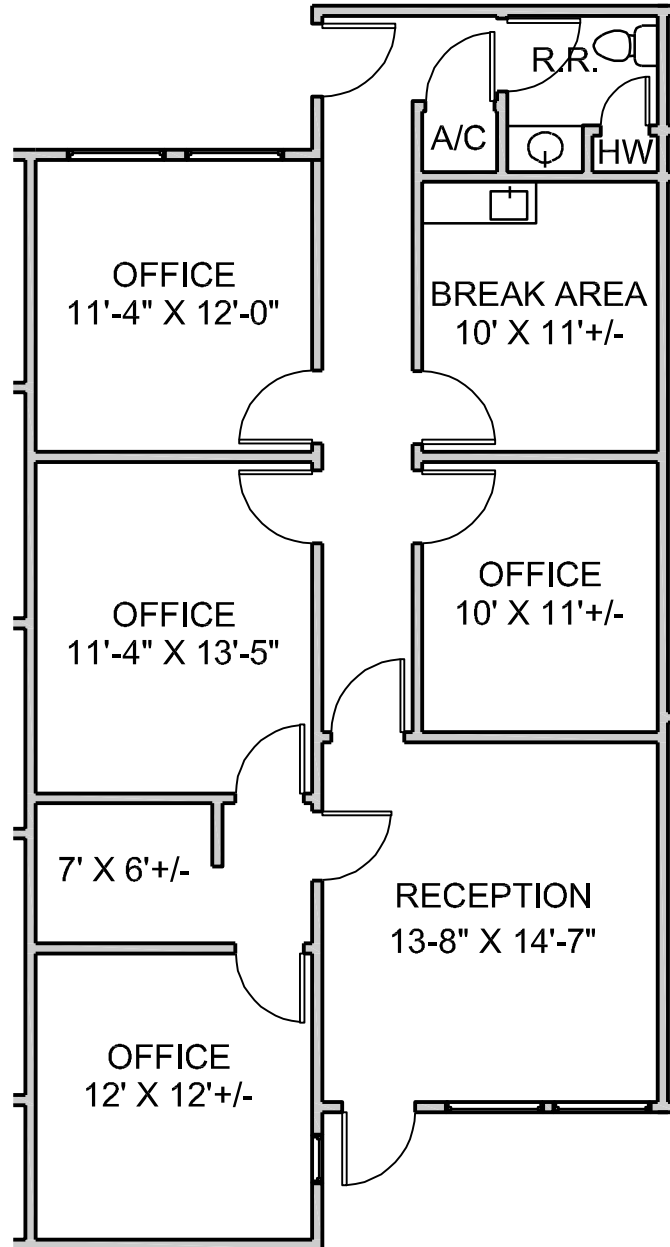

PIONEER PLAZA

1154 W. Pioneer Parkway, Arlington, Texas

SUITE 1154
1,200 RSF

Scale: 1/8"=1'-0"

All dimensions and square footages are approximate.

July 13, 2022

Leasing Contact: GRANT GOMEZ
JUSTIN SMITH

214-734-4725
214-207-7173