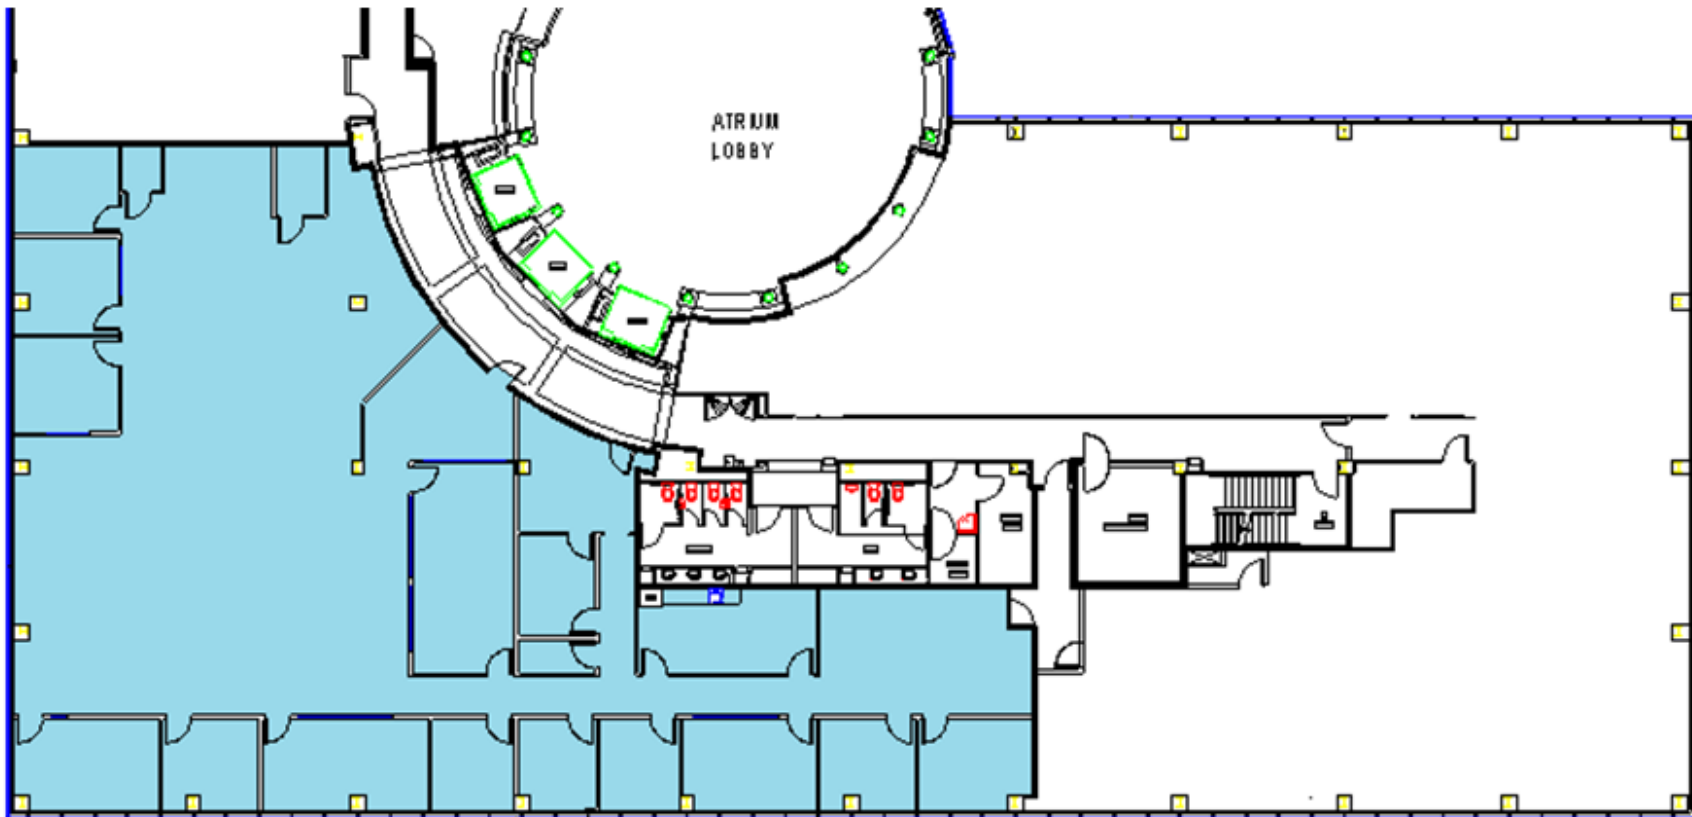

### The Atrium

2501 Blue Ridge Road - Raleigh, NC

Suite 420 Area

approximately +/- 7,943 RSF

**DISCLAIMER:** The information herein is deemed reliable but not guaranteed. Blue Ridge Realty, Inc. does not independently verify nor warrant the accuracy of the information.