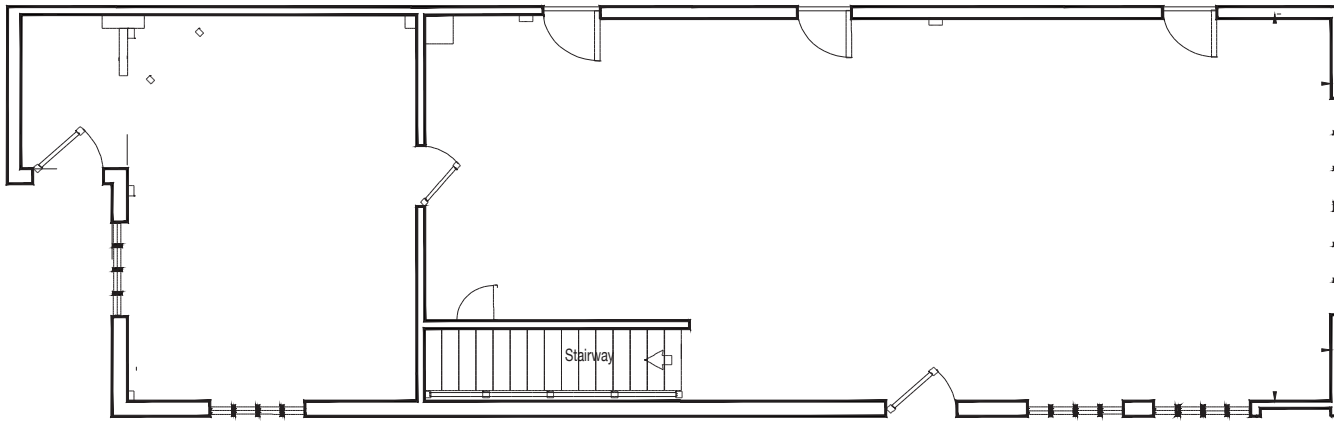

THE FOUNDRY

GROUND FLOOR

SUITE L
1,936 RSF

2ND FLOOR

CONTACT:

STREAM

CHARLEY LEAVITT
704.634.8254
charley.leavitt@streamrealty.com

GRANT KEYES
980.378.1521
grant.keyes@streamrealty.com