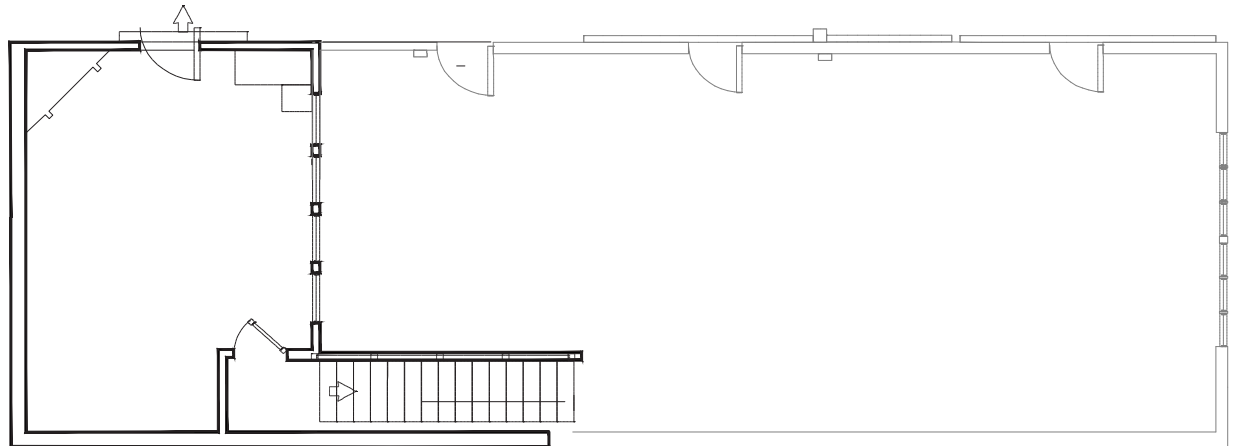

THE FOUNDRY

GROUND FLOOR

SUITE L
1,936 RSF

2ND FLOOR

CONTACT:

STREAM

CHARLEY LEAVITT
704.634.8254
charley.leavitt@streamrealty.com

GRANT KEYES
980.378.1521
grant.keyes@streamrealty.com