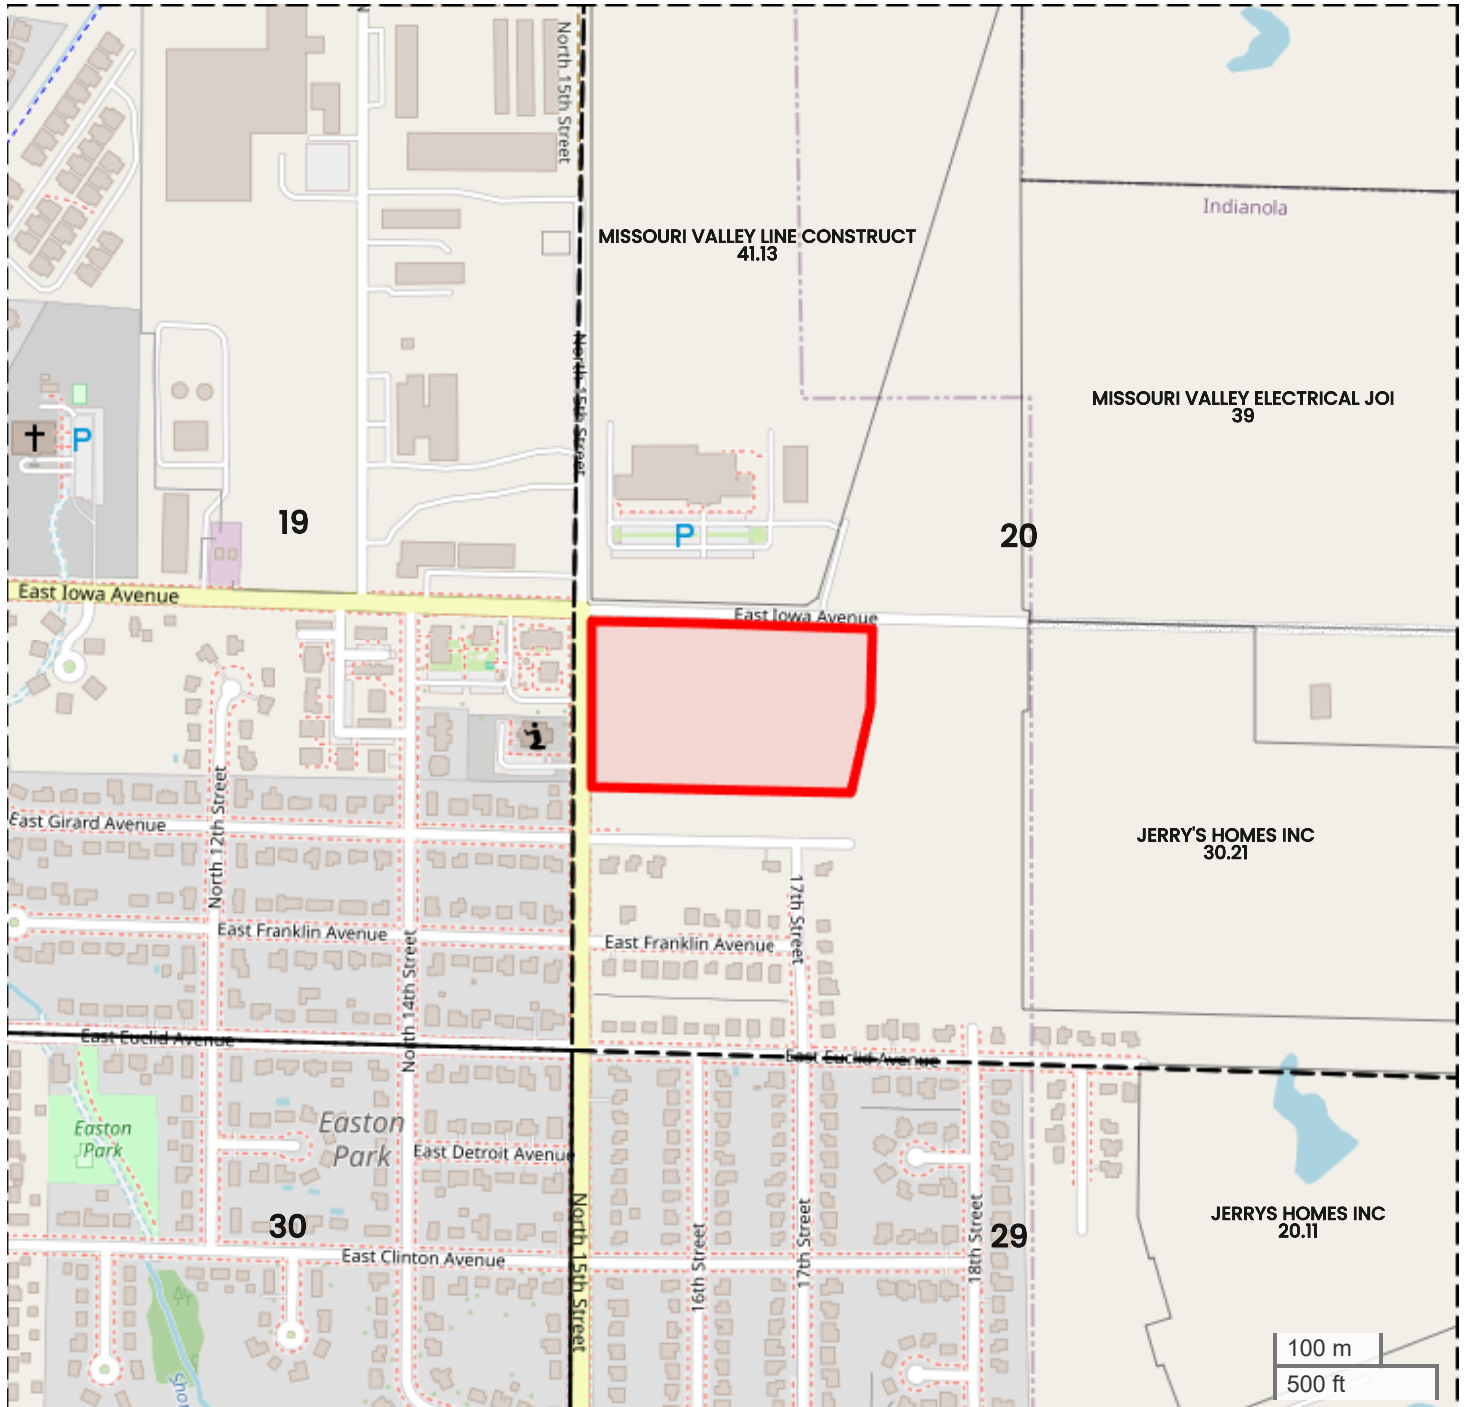

9.46 ACRES - DEVELOPMENT GROUND (9.46 AC TOTAL, 9.30 AC TILLABLE)

PLAT MAP

Center: 41.368016, -93.538048

20-76N-23W

Indianola city Township

Warren County, IA

FarmWorth, LLC makes no representations or warranties, express or implied, as to the accuracy of any information, data, numerical values, boundaries, or any other information generated through the use of FarmWorth.com. User is solely responsible for independently investigating and determining all information provided through FarmWorth.com prior to use and waives any and all claims against FarmWorth, LLC for any inaccuracies or inconsistencies in the information and/or data.