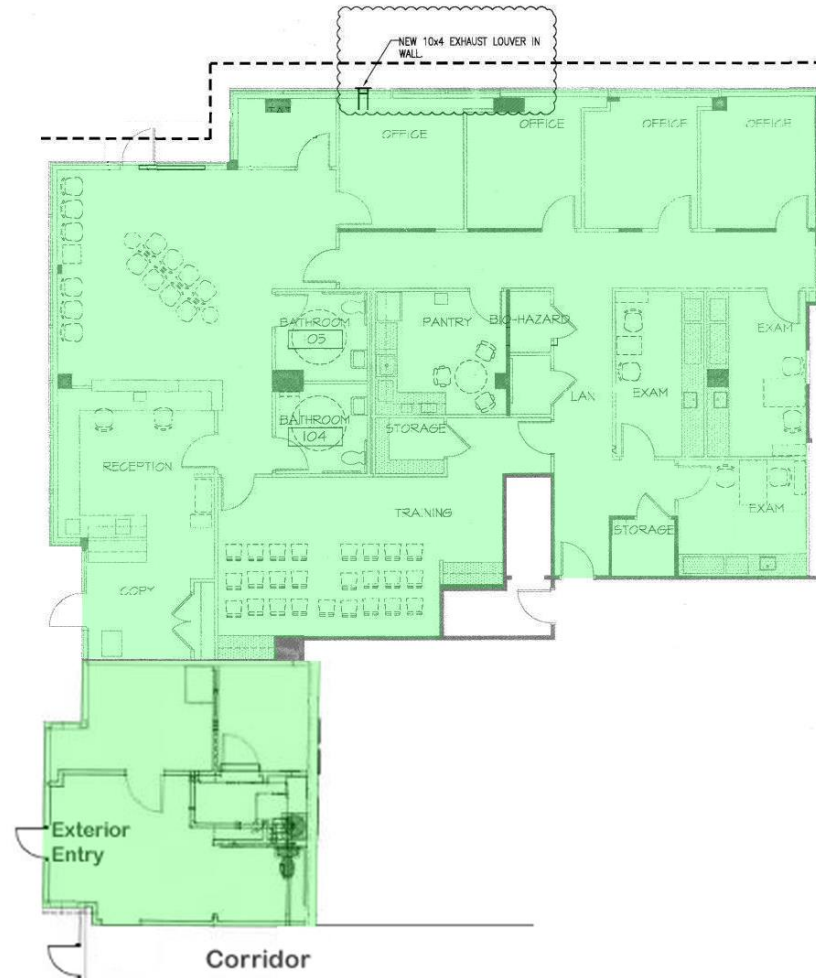

TREVION Corporate Park

12850 Middlebrook Road • Germantown • Maryland
1st Floor Suite 108 • 4,171 Rentable Square Feet

ROSSI Commercial Real Estate

12800 MIDDLEBROOK ROAD
SUITE 200
GERMANTOWN, MD 20874
Main: 301-355-0070
www.rossicre.com