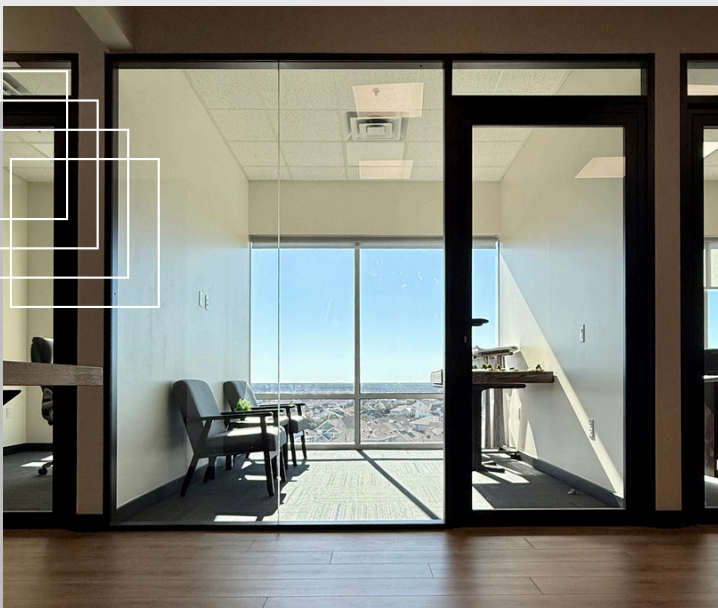

CREATIVE OFFICES FOR LEASE

VISTA 29
9025 HWY 29 West
Liberty Hill, TX 78642

Offering private offices, dedicated desks, collaborative spaces, fiber internet, a lounge, snacks, drinks, and much more. Ideal for entrepreneurs and startups looking for space to work at a reasonable price.

- Collaborative Workspace
- Flexible Leasing Options
- Desk @ \$300 per MO
- Private Office (1-3 people) @ \$1,000 per MO

CREATIVE OFFICE FOR LEASE

VISTA 29
9025 HWY 29
Liberty Hill, TX 78642