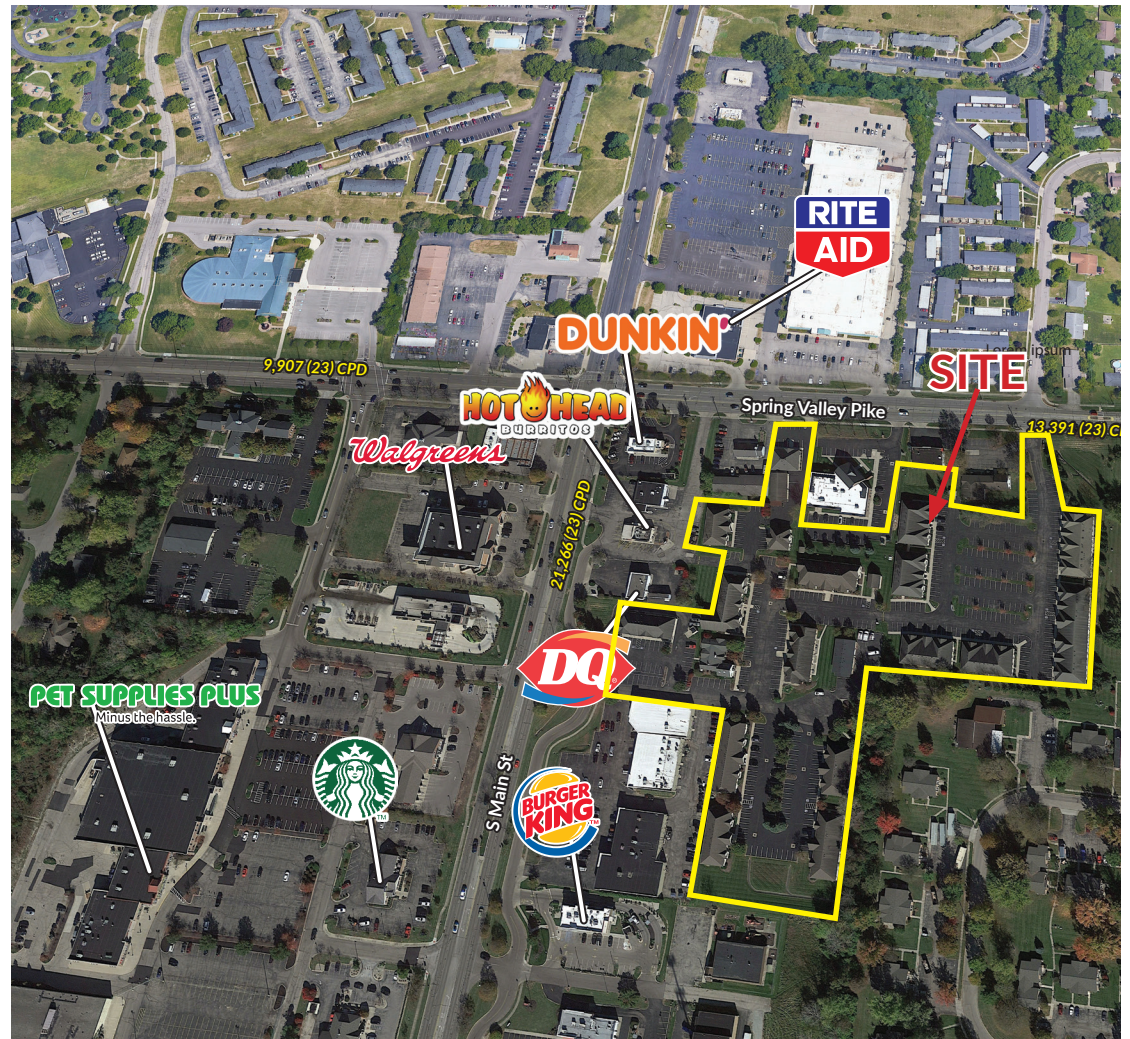

# RHOADS CENTER

## PROPERTY HIGHLIGHTS

- Two room suite
- Class A professionally maintained campus style office complex
- Front door parking
- Excellent South Dayton location – Washington Township
- Located at SR 48 and Spring Valley Rd.
- Utilities included